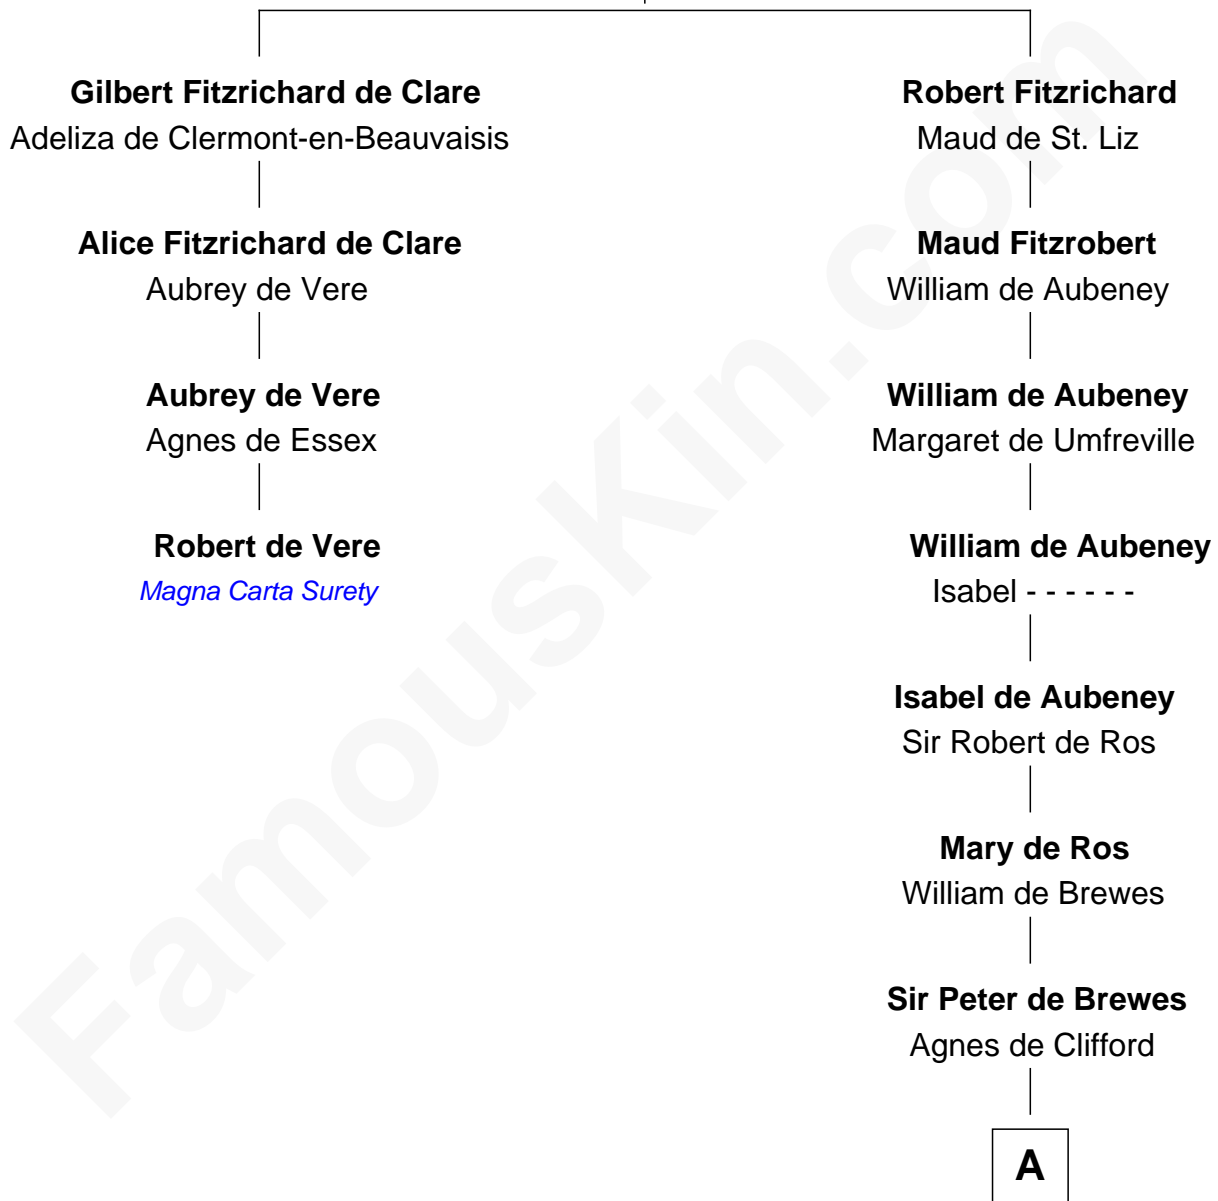

FamousKin.com Relationship Chart of

Robert de Vere

Magna Carta Surety

3rd cousin 18 times removed of

Henry Hastings Sibley

1st Governor of Minnesota

Richard Fitzgilbert

Rohese Giffard

A

Sir Peter de Brewes

Joan Howard

Beatrice Brewes

Sir Hugh Shirley

Sir Ralph Shirley

Joan Basset

Beatrice Shirley