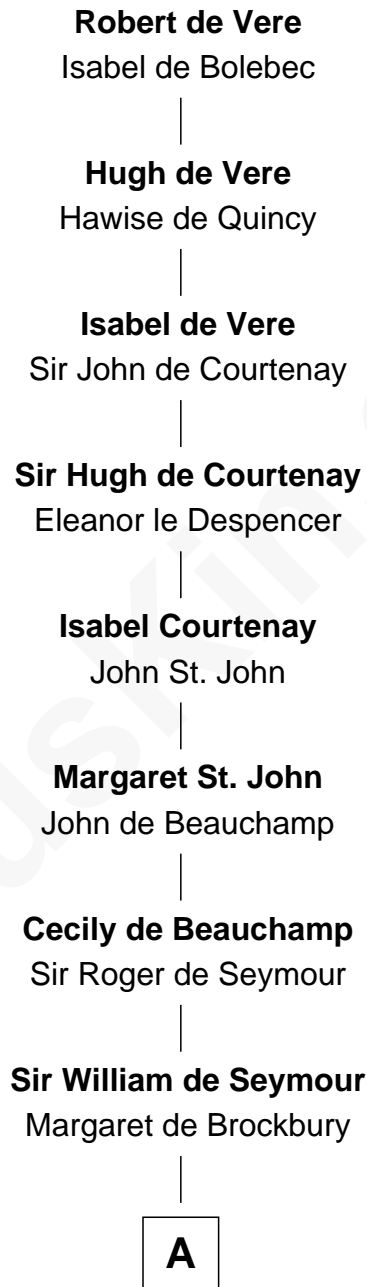

# FamousKin.com Relationship Chart of

**Robert de Vere**

*Magna Carta Surety*

19th Great-grandfather of

**John Torrey**

*Co-founder, NY Academy of Science*

**A**

**Sir Roger Seymour**

Maud Sturmy

**Sir John Seymour**

Isabel Williams

**Humphrey Seymour**

Elizabeth Winslow

**Eleanor Seymour**

John Ashfield

**Dorothy Ashfield**

Richard Pauncefoot

**Jane Pauncefoot**

John Guise

**Elizabeth Guise**

Robert Haviland

**Jane Haviland**

William Torrey

**William Torrey**

Deborah Greene

**John Torrey**

Mary Symmes

**B**

**B**

—  
**William Torrey**

Bethia Bass

—  
**John Torrey**