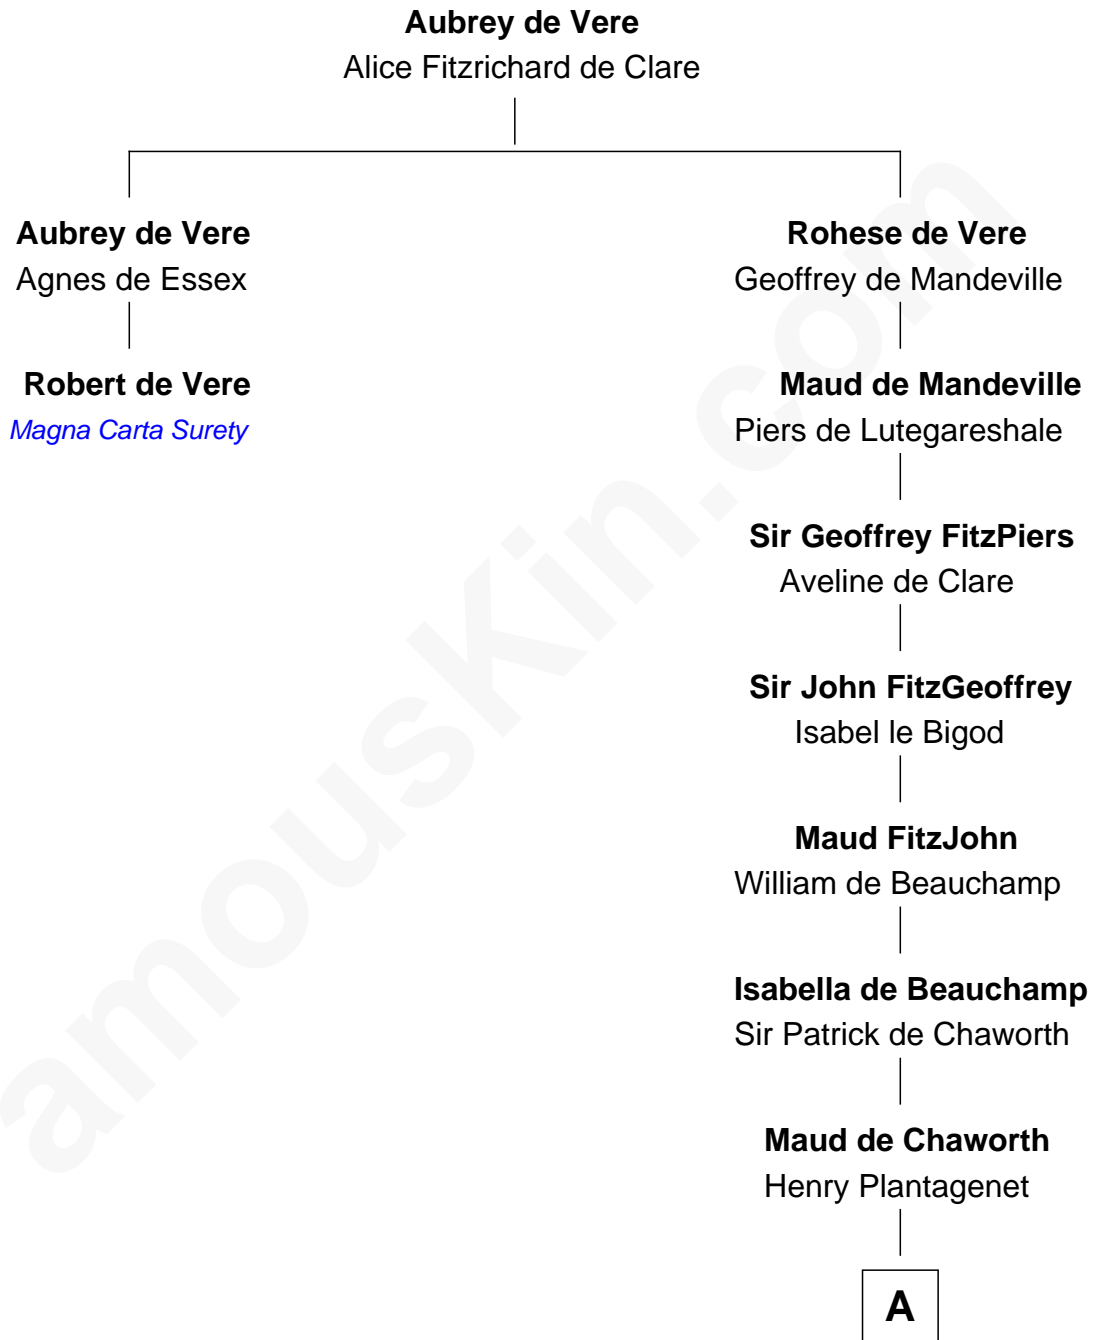

FamousKin.com Relationship Chart of

Robert de Vere

Magna Carta Surety

1st cousin 19 times removed of

Roger Sherman

Signer of the Declaration of Independence

A

Eleanor Plantagenet

Richard Fitzalan

Sir Richard Fitzalan

Elizabeth de Bohun

Elizabeth Fitzalan

Sir Robert Goushill

Elizabeth Goushill

Sir Robert Wingfield

Elizabeth Wingfield