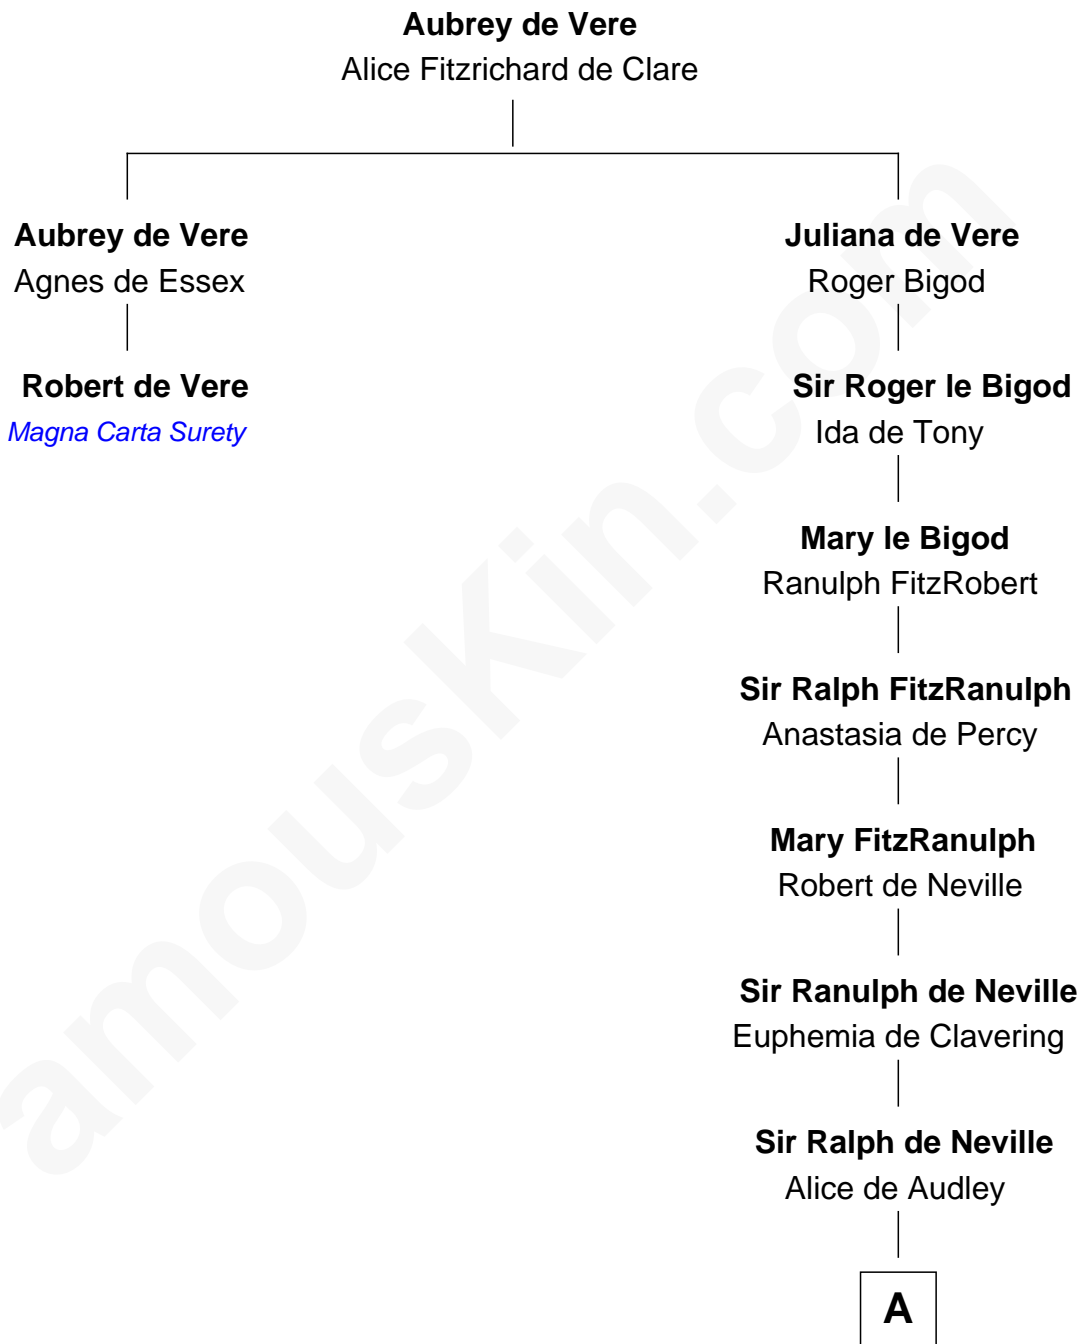

FamousKin.com Relationship Chart of

Robert de Vere

Magna Carta Surety

1st cousin 20 times removed of

Fletcher Christian

Leader of the mutiny on the Bounty

A

Sir John de Neville