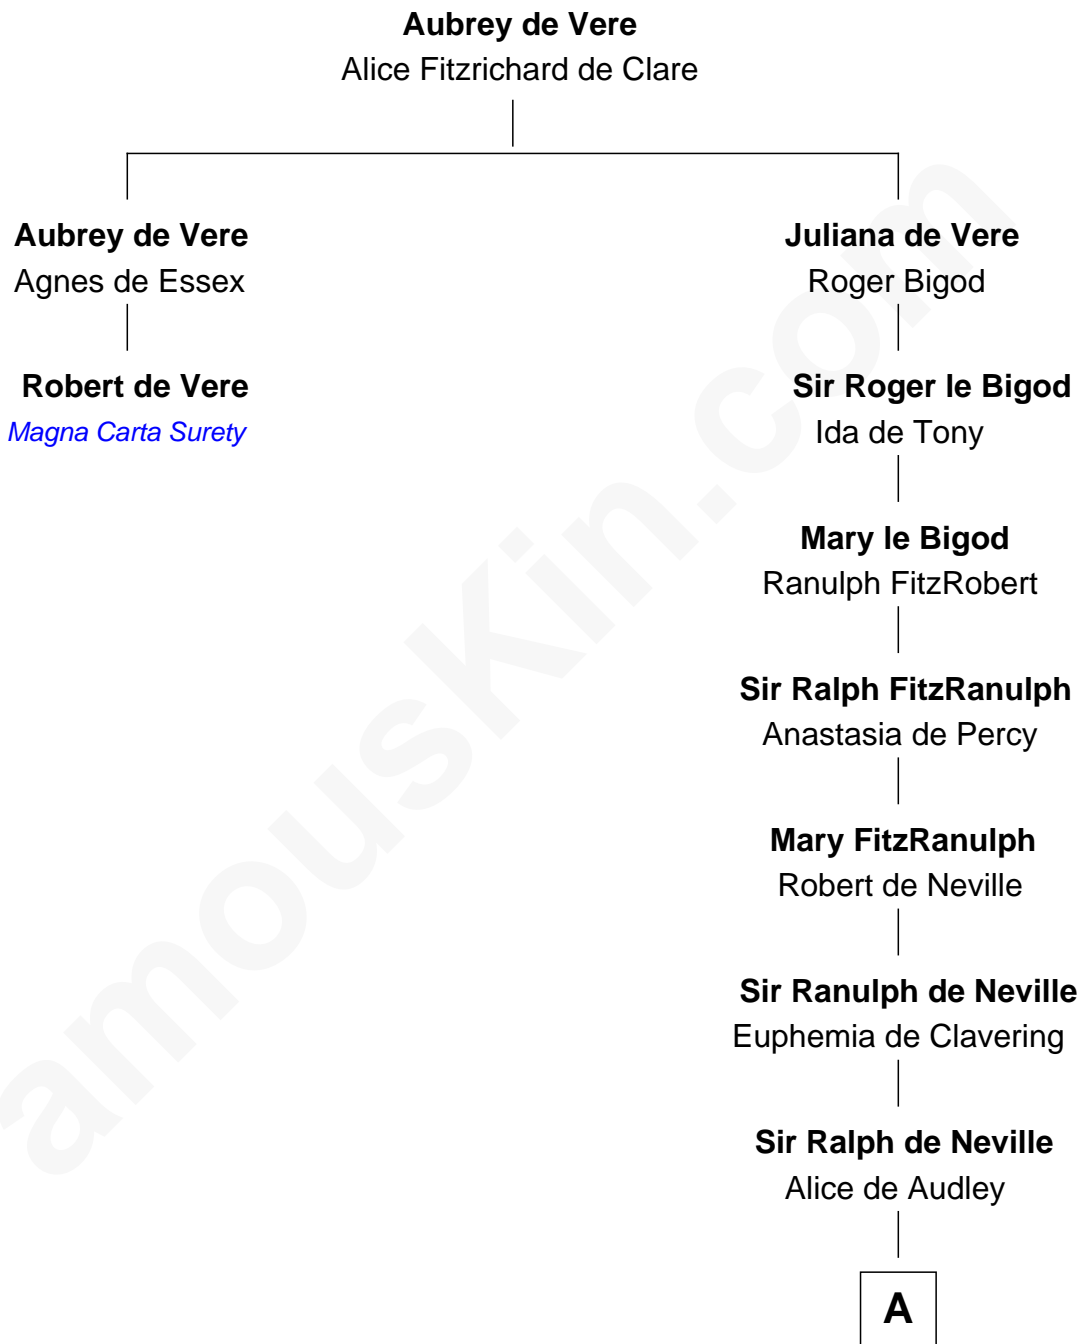

FamousKin.com Relationship Chart of

Robert de Vere

Magna Carta Surety

1st cousin 20 times removed of

William Woodbridge

2nd Governor of Michigan

A

Sir John de Neville