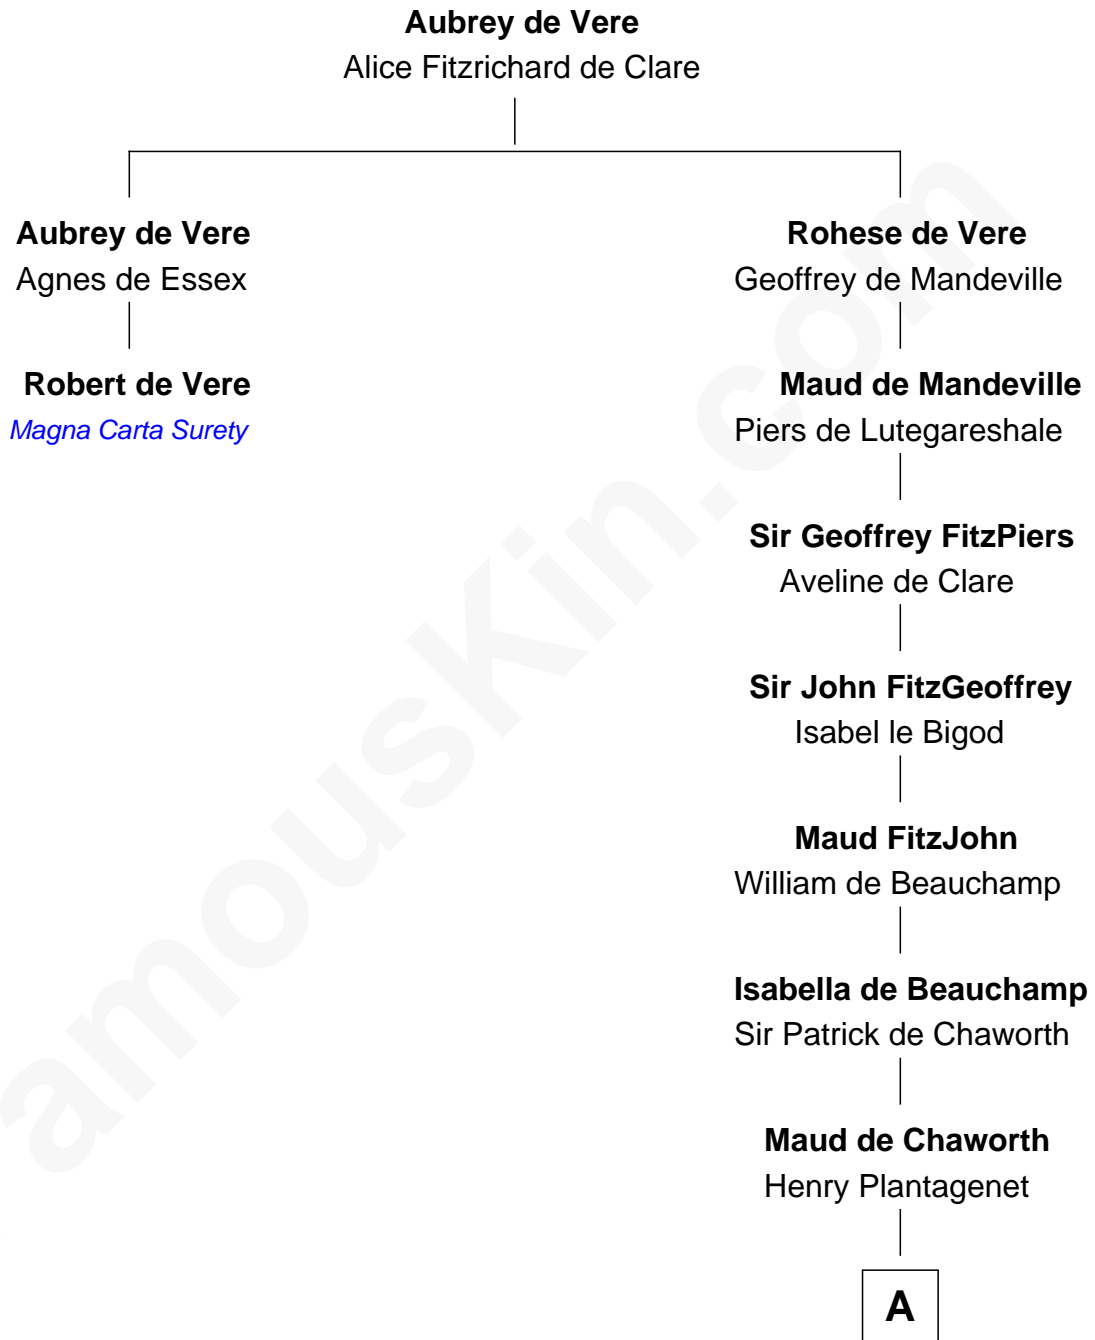

# FamousKin.com Relationship Chart of

**Robert de Vere**

*Magna Carta Surety*

1st cousin 18 times removed of

**Major John Pitcairn**

*British Commander at Battle of Lexington*

**A**

**Eleanor Plantagenet**

Richard Fitzalan

**Alice Fitzalan**

Sir Thomas de Holand

**Margaret de Holand**

Sir John Beaufort

**Joan Beaufort**

Sir James Stewart

**John Stewart**

Eleanor Sinclair

**Margaret Stewart**

Sir William Murray

**Sir William Murray**

Katherine Campbell

**Annabel Murray**

John Erskine

**John Erskine**