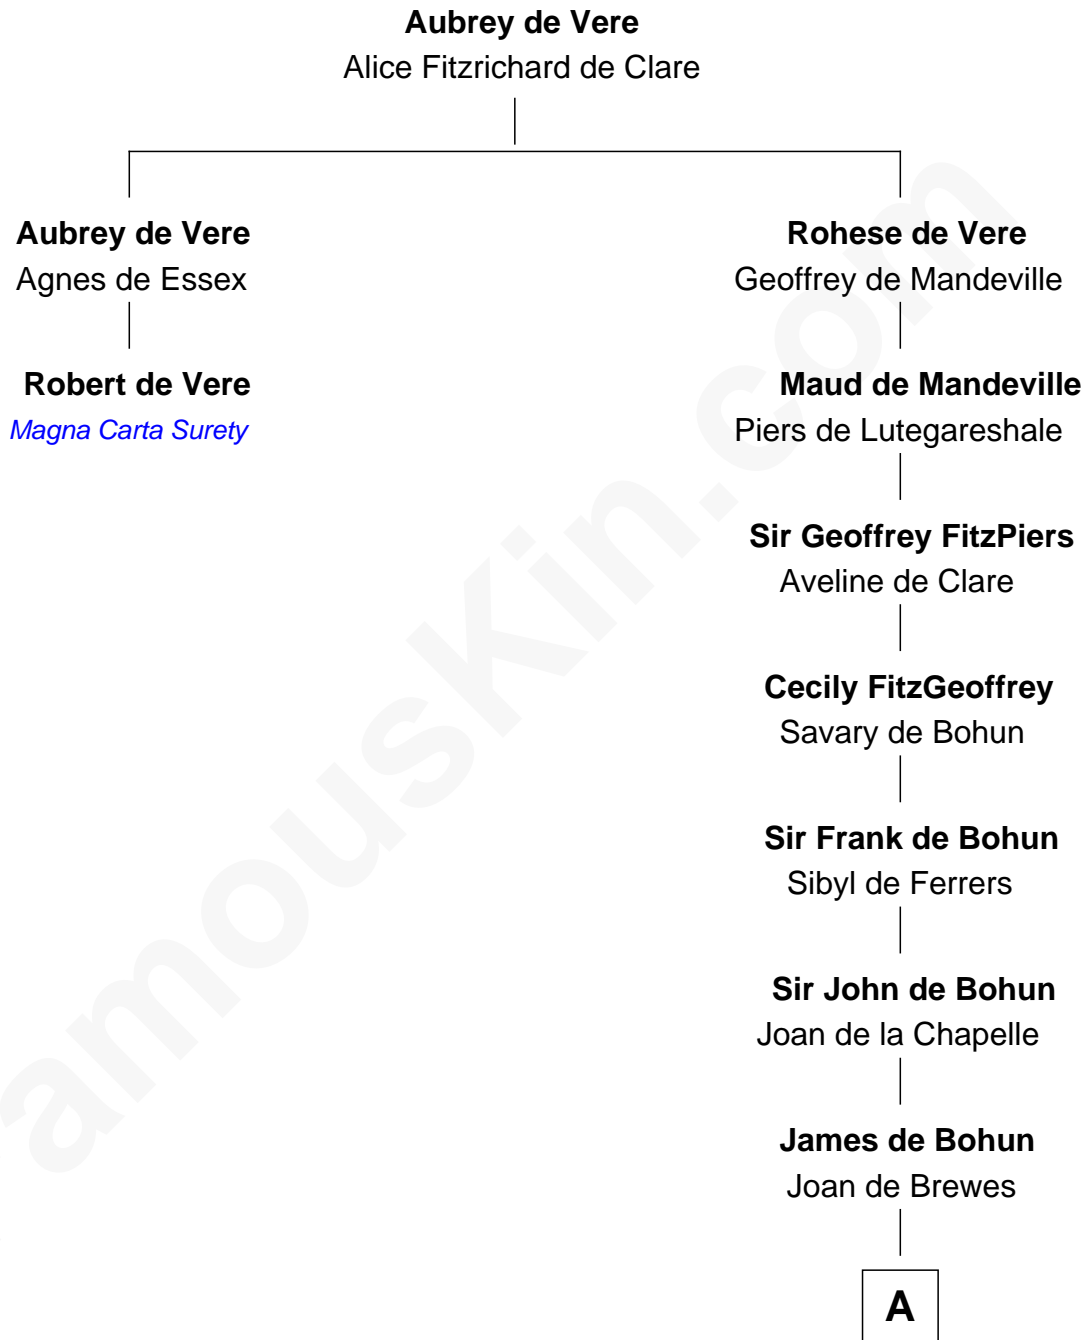

FamousKin.com Relationship Chart of

Robert de Vere

Magna Carta Surety

1st cousin 15 times removed of

Edmund Waller

English Poet and Politician

A

—
Sir John de Bohun