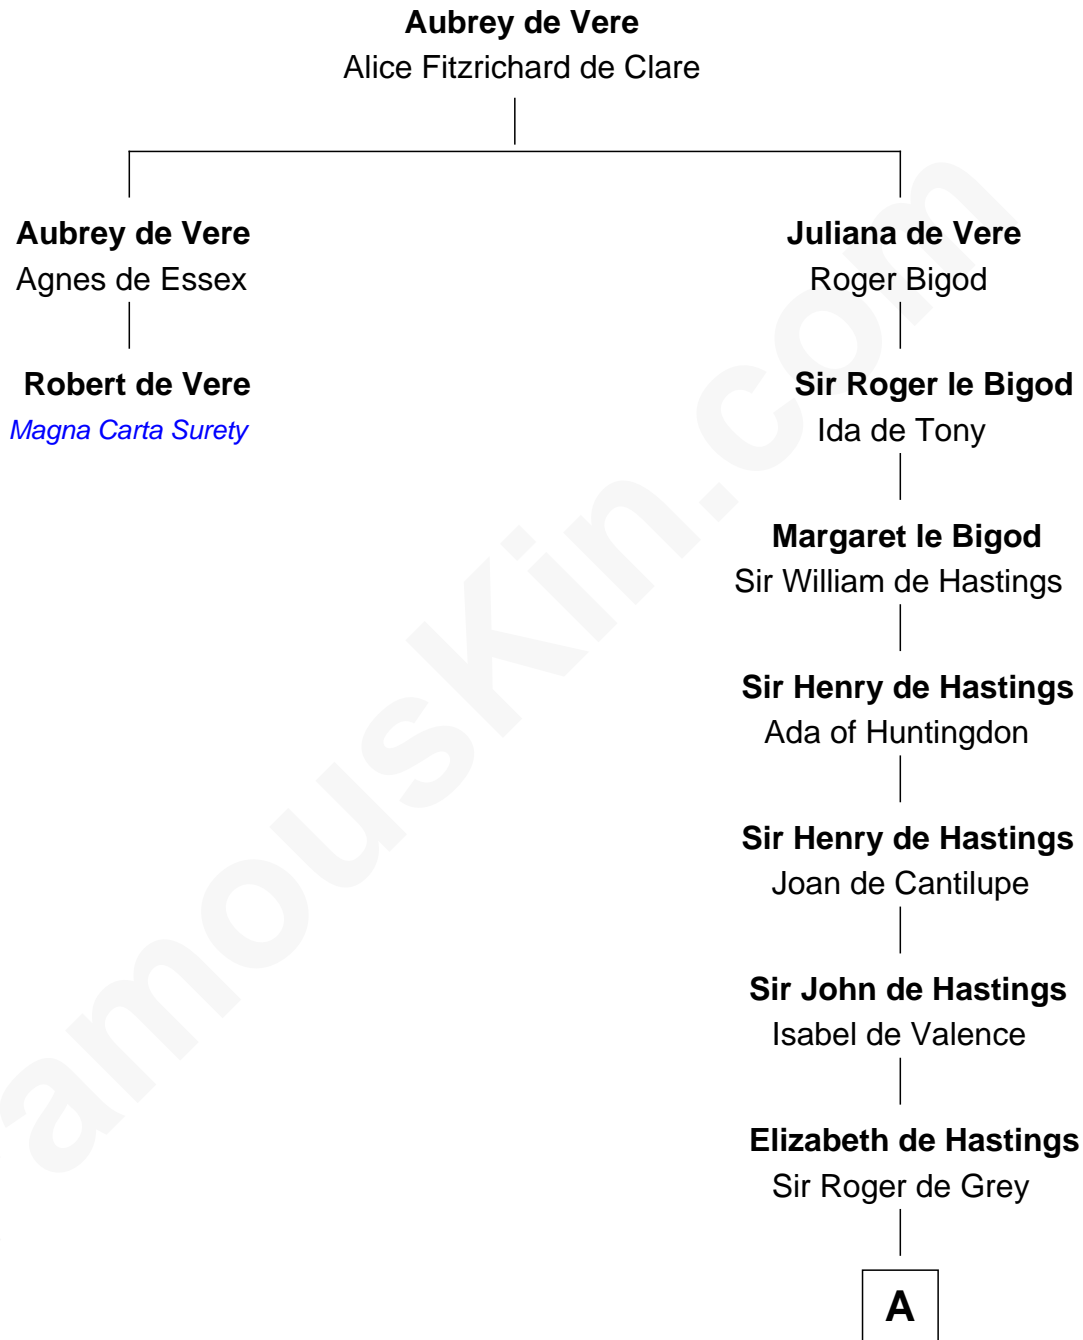

FamousKin.com Relationship Chart of

Robert de Vere

Magna Carta Surety

1st cousin 12 times removed of

Catherine Howard

5th Wife of King Henry VIII

A

Sir Reynold de Grey

Eleanor le Strange

Ida Grey

John Cokayne

Elizabeth Cokayne

Sir Laurence Cheney

Elizabeth Cheney

Sir Frederick Tilney

Elizabeth Tilney