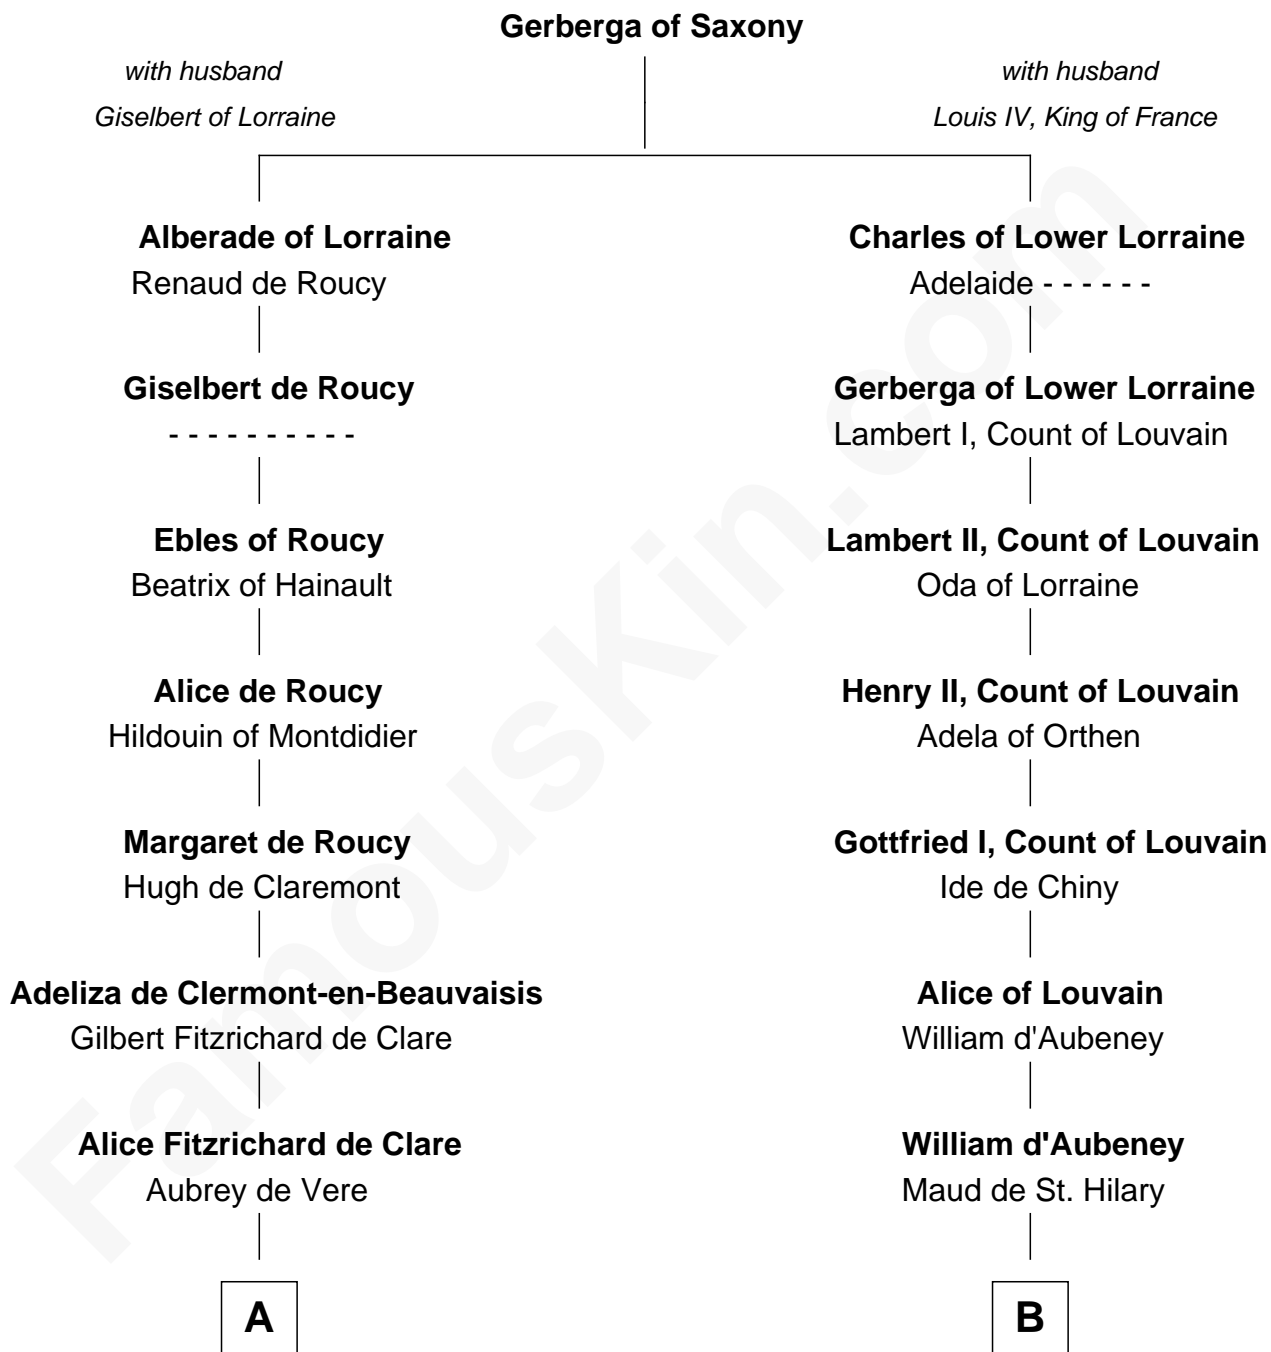

FamousKin.com Relationship Chart of

Robert de Vere

Magna Carta Surety

8th cousin 12 times removed of

Rev. John Whittingham

(c1616 - 1639) Great Migration Immigrant 1637

C

Elizabeth Grosvenor

Thomas Bulkeley

Rev. Edward Bulkeley

Olive Irby

Elizabeth Bulkeley

Richard Whittingham

Rev. John Whittingham

Great Migration Immigrant 1637

FamousKin.com