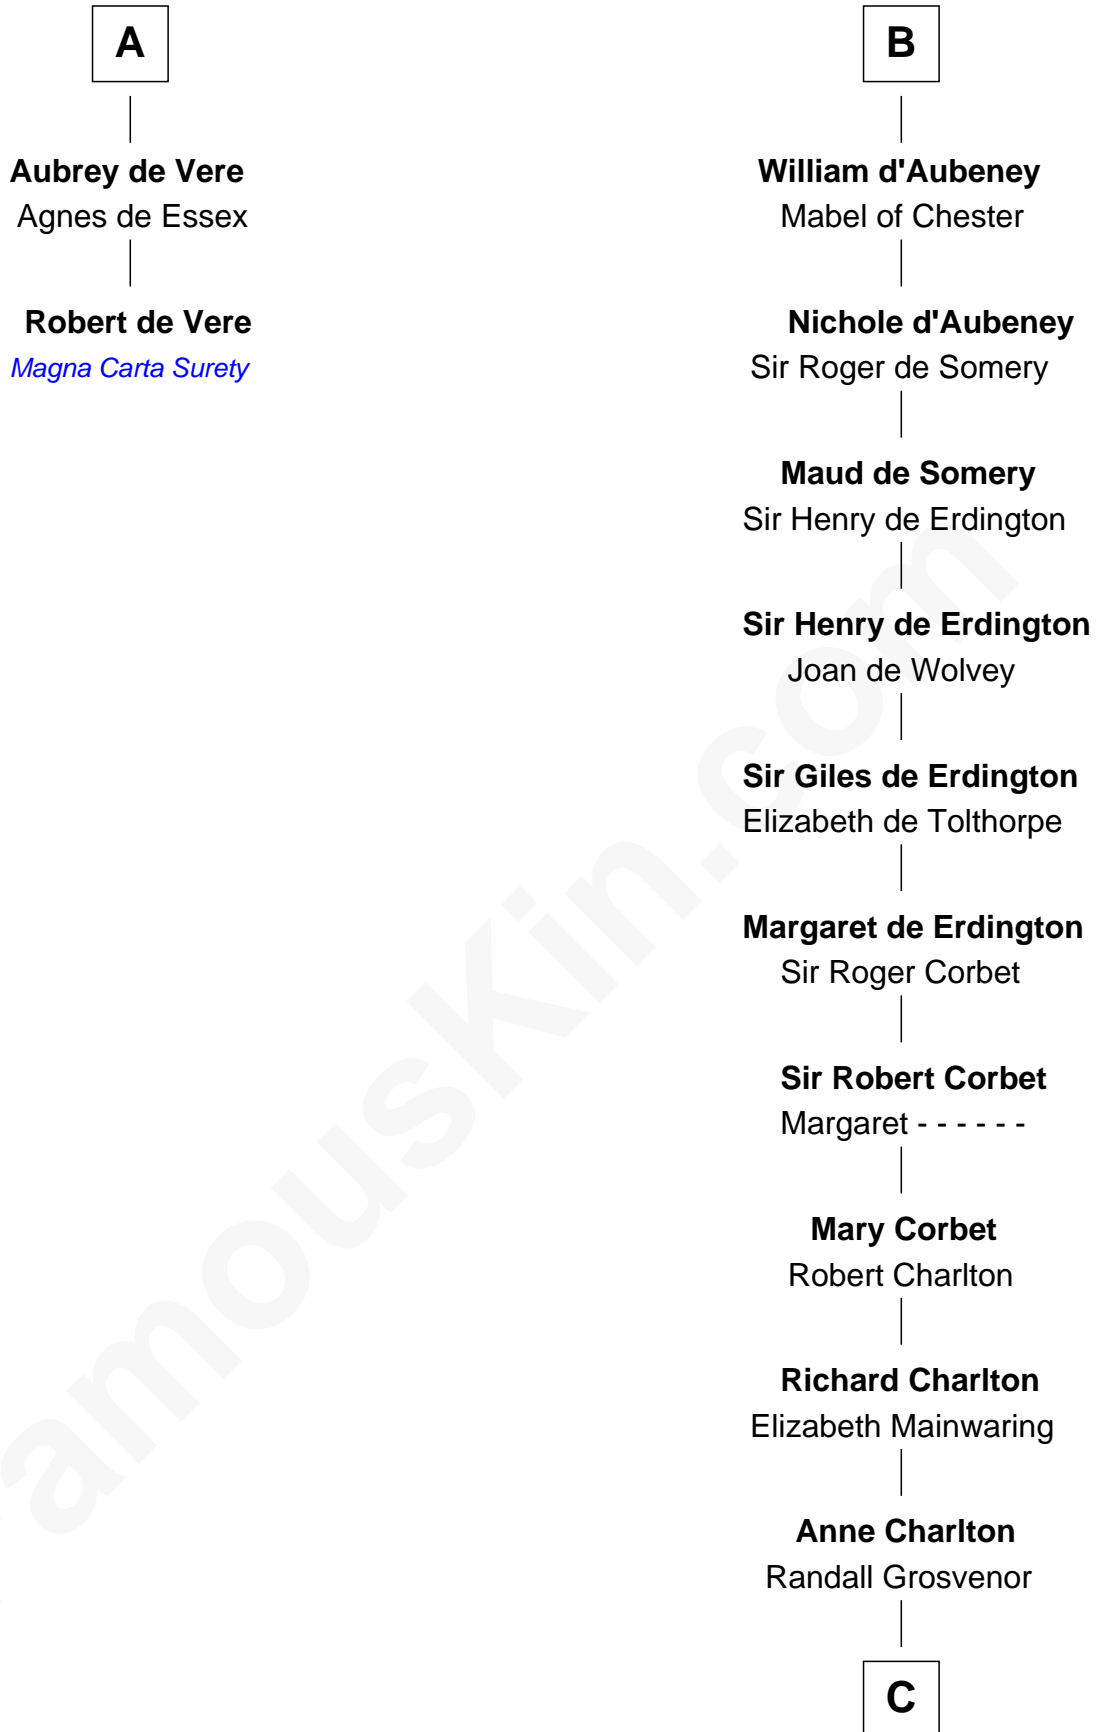

FamousKin.com Relationship Chart of

Robert de Vere

Magna Carta Surety

8th cousin 12 times removed of

Rev. John Whittingham

(c1616 - 1639) Great Migration Immigrant 1637

C

Elizabeth Grosvenor

Thomas Bulkeley

Rev. Edward Bulkeley

Olive Irby

Elizabeth Bulkeley

Richard Whittingham

Rev. John Whittingham

Great Migration Immigrant 1637

FamousKin.com