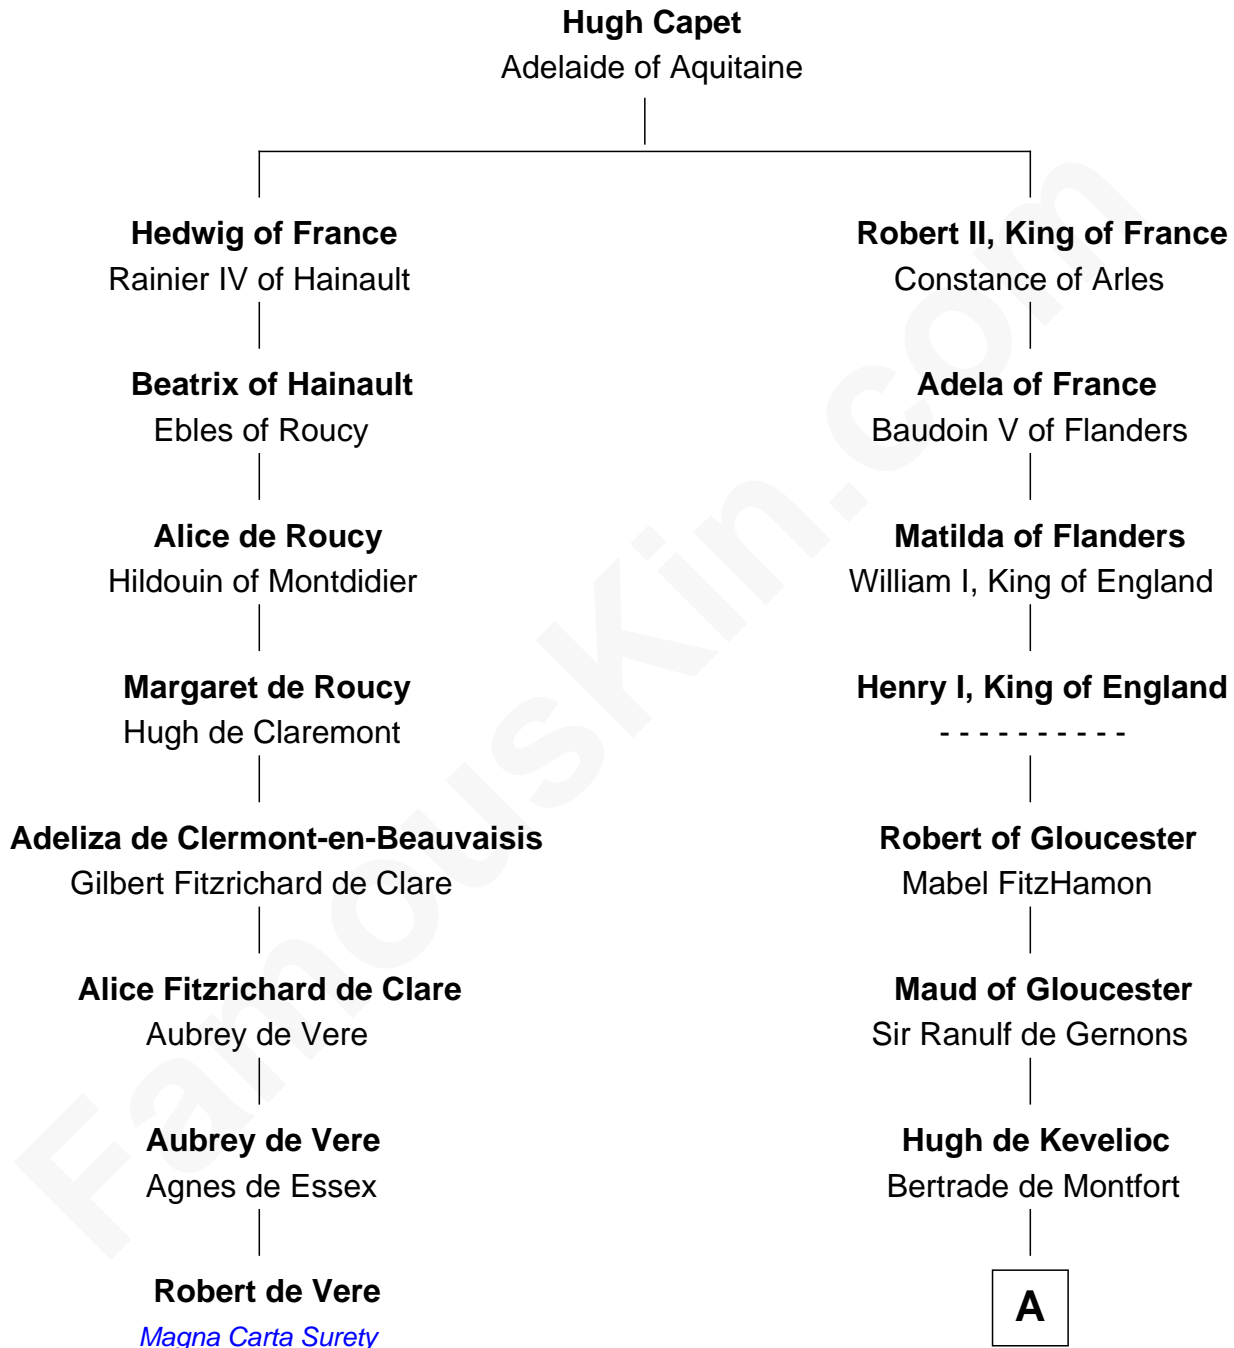

FamousKin.com Relationship Chart of

Robert de Vere

Magna Carta Surety

7th cousin 13 times removed of

Rev. John Whittingham

(c1616 - 1639) *Great Migration Immigrant 1637*

A

Mabel of Chester

William d'Aubenev

Nichole d'Aubenev

Sir Roger de Somery

Maud de Somery

Sir Henry de Erdington

Sir Henry de Erdington

Joan de Wolvey

Sir Giles de Erdington