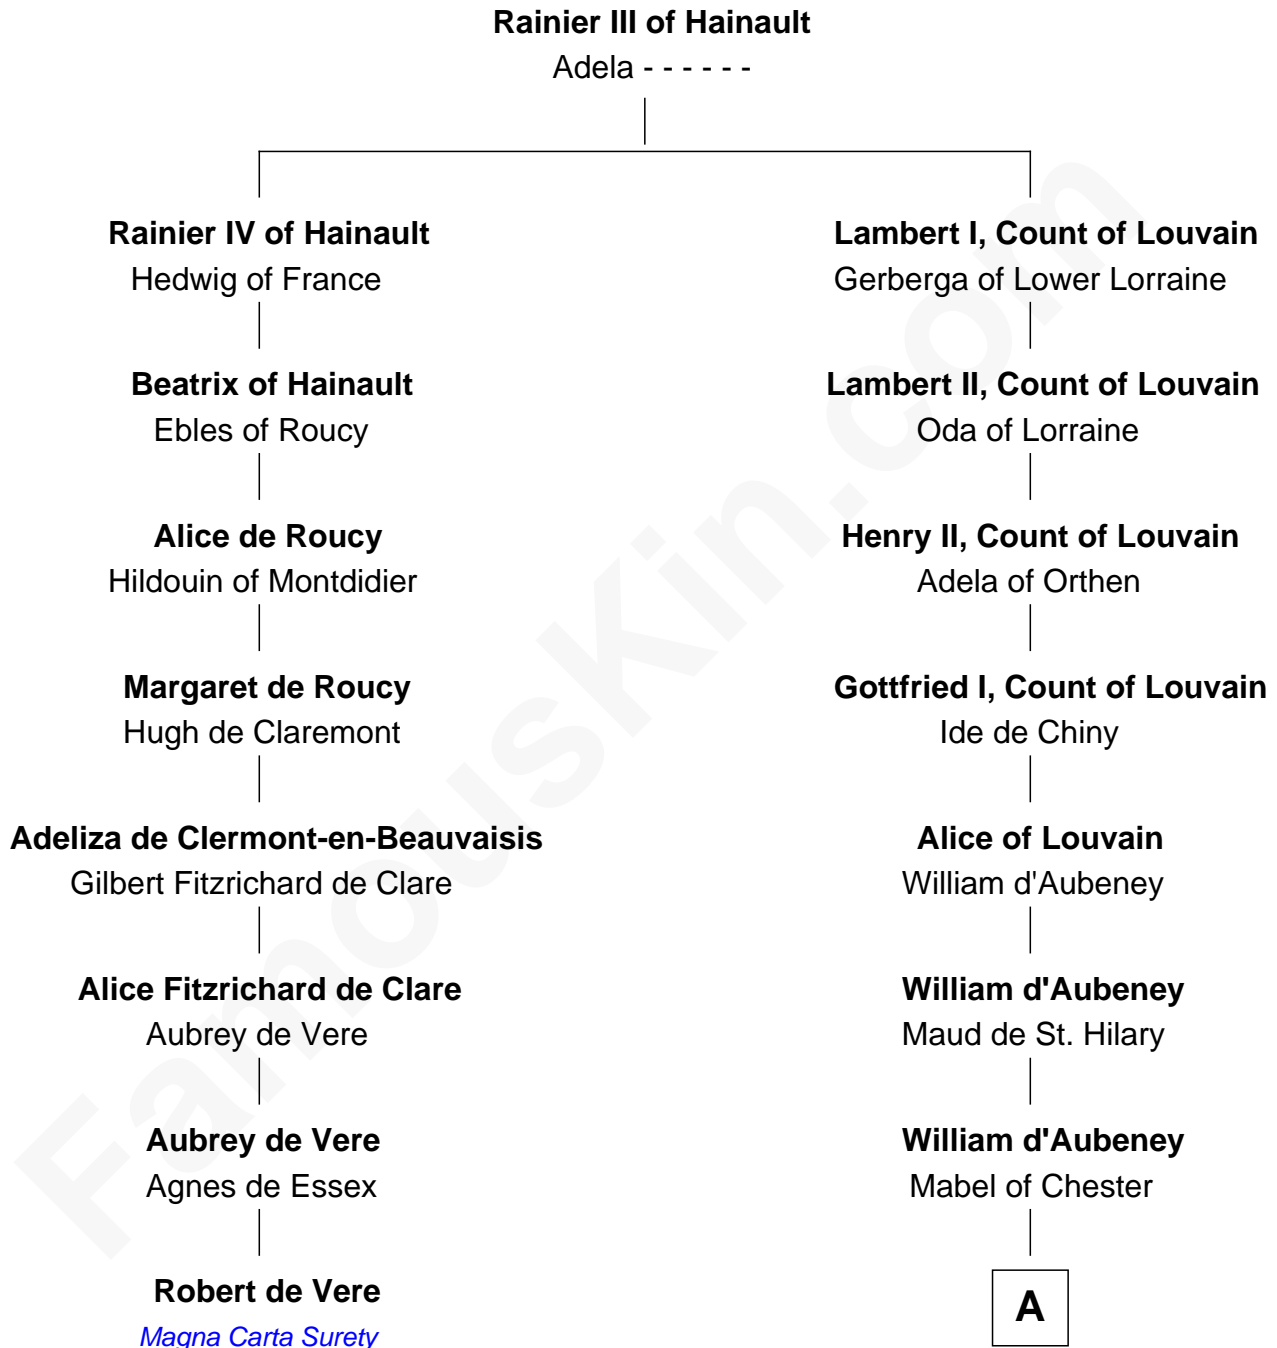

# FamousKin.com Relationship Chart of

**Robert de Vere**

*Magna Carta Surety*

7th cousin 12 times removed of

**Rev. John Whittingham**

(c1616 - 1639) *Great Migration Immigrant 1637*

**A**

**Nichole d'Aubenev**  
Sir Roger de Somery

**Maud de Somery**  
Sir Henry de Erdington

**Sir Henry de Erdington**  
Joan de Wolvey

**Sir Giles de Erdington**  
Elizabeth de Tolthorpe

**Margaret de Erdington**  
Sir Roger Corbet

**Sir Robert Corbet**  
Margaret - - - - -