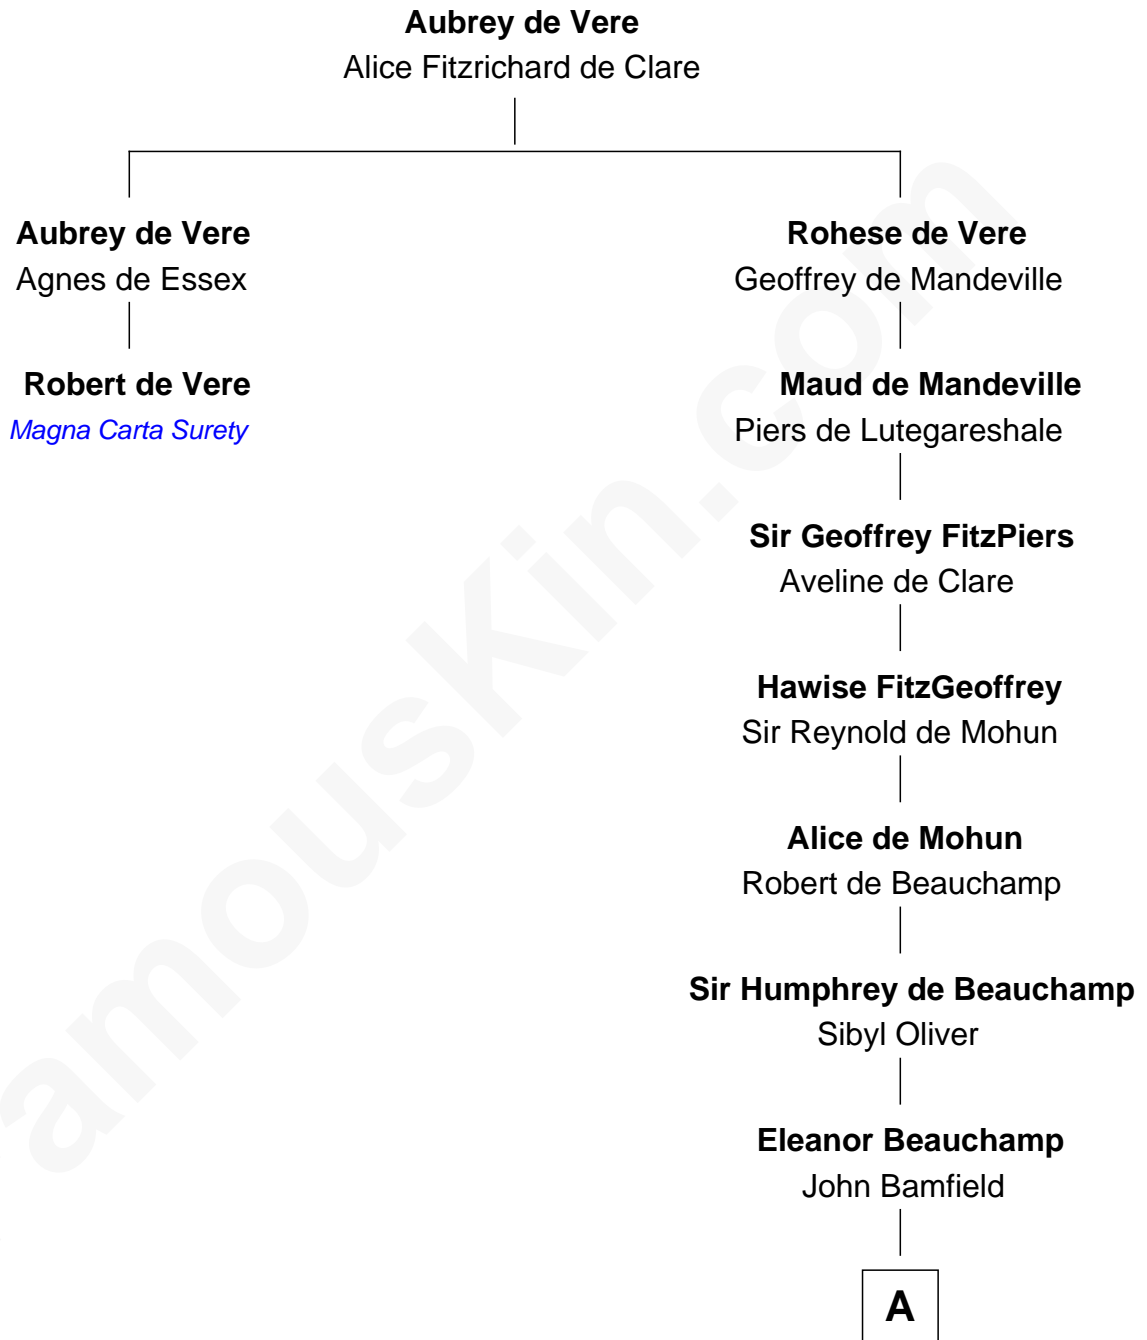

# FamousKin.com Relationship Chart of

**Robert de Vere**

*Magna Carta Surety*

1st cousin 16 times removed of

**Thomas Trowbridge**

*(c1600 - 1672/3) Great Migration Immigrant 1637*

**A**

|  
**John Bamfield**  
Isabel Cobham

|  
**John Bamfield**  
Joan Gilbert

|  
**Thomas Bamfield**  
Agnes Coplestone

|  
**Agnes Bamfield**  
John Prowse

|  
**Richard Prowse**  
Margaret Norton

|  
**John Prowse**  
Joan Orchard

|  
**Robert Prowse**  
-----