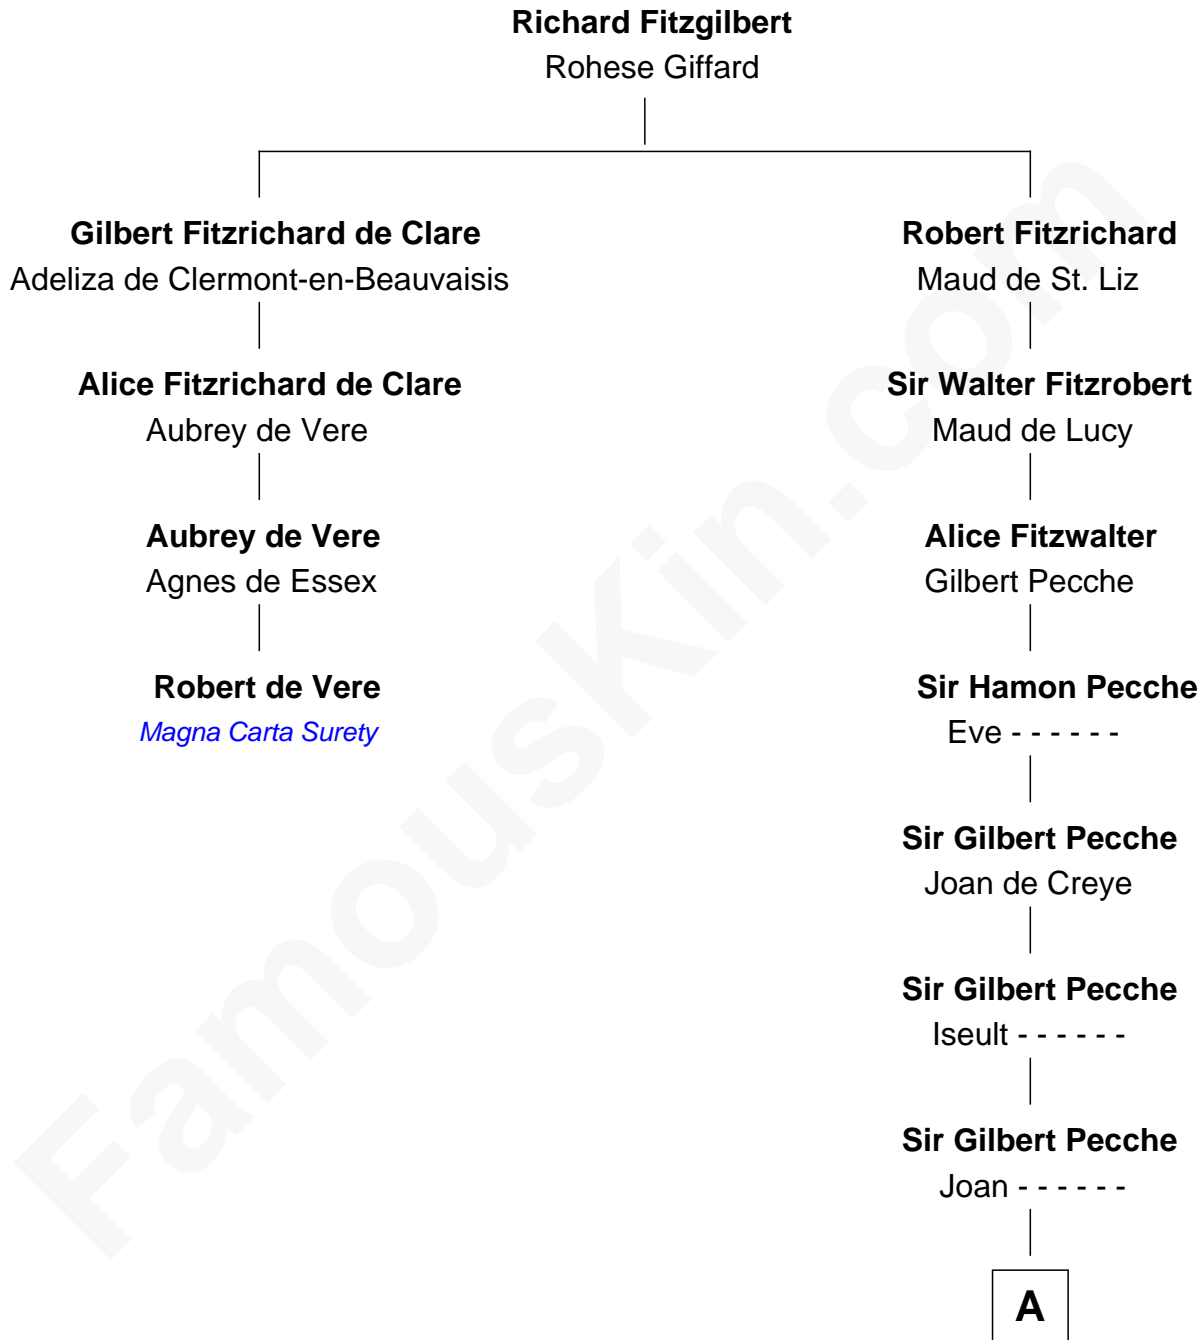

FamousKin.com Relationship Chart of

Robert de Vere

Magna Carta Surety

3rd cousin 13 times removed of

William Lawrence

(c1622 - 1679/80) Planter passenger 1635

A

—
Katherine Pecche
Sir Thomas Notbeme

—
Thomas Lawrence
Joanna Antrobus

—
William Lawrence
Planter passenger 1635