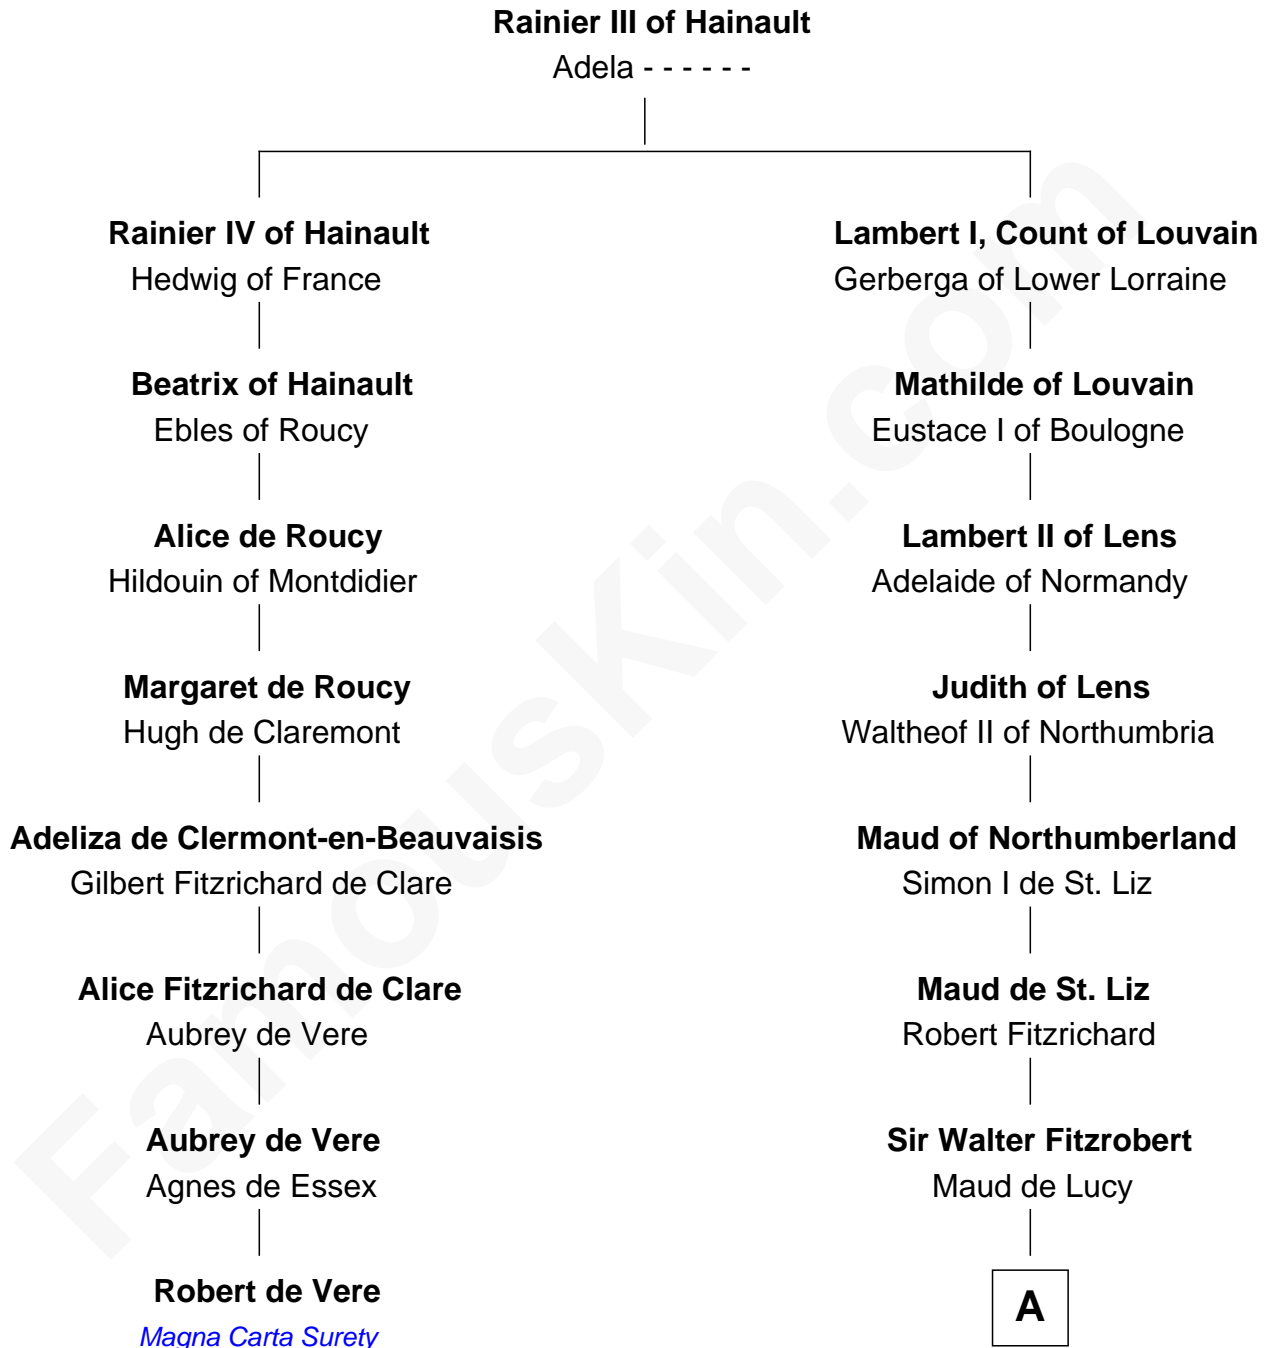

FamousKin.com Relationship Chart of

Robert de Vere

Magna Carta Surety

7th cousin 14 times removed of

William Lawrence

(c1622 - 1679/80) Planter passenger 1635

A

Alice Fitzwalter

Gilbert Pecche

Sir Hamon Pecche

Eve - - - - -

Sir Gilbert Pecche

Joan de Creye

Sir Gilbert Pecche

Iseult - - - - -

Sir Gilbert Pecche