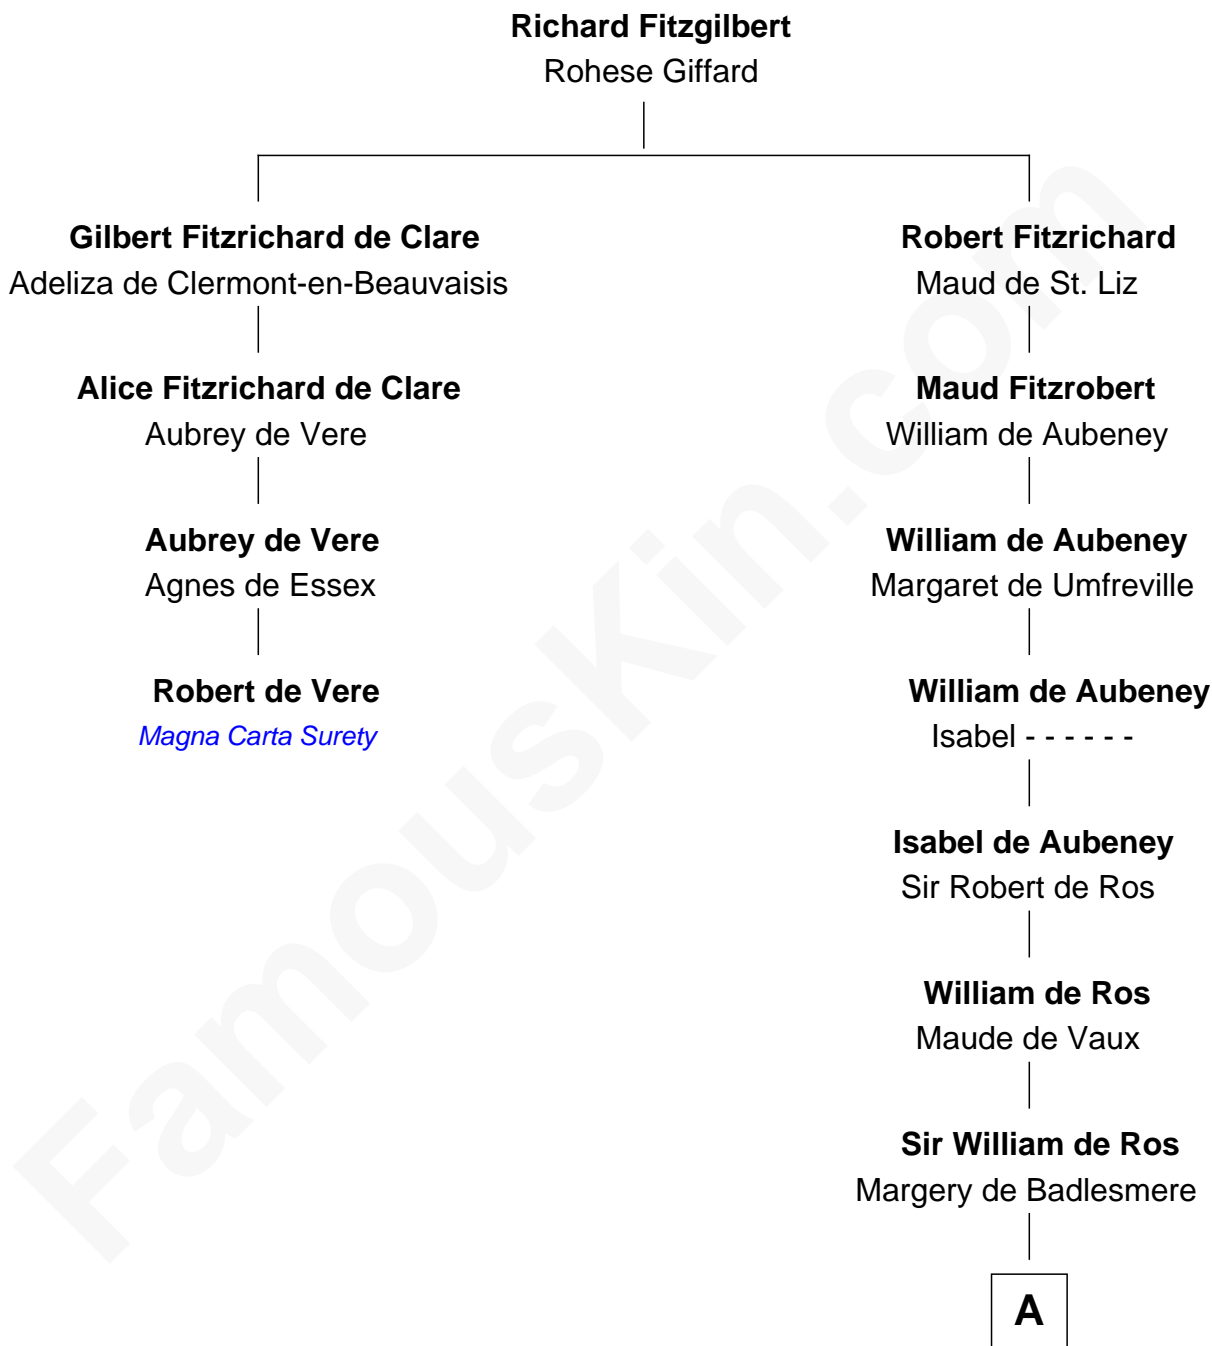

FamousKin.com Relationship Chart of

Robert de Vere

Magna Carta Surety

3rd cousin 17 times removed of

Robert Treat Paine

Signer of the Declaration of Independence

A

Maud de Roos

John de Welles

Margery de Welles

Stephen le Scrope

John le Scrope

Elizabeth Chaworth

Eleanor Scrope

Richard Darcy

Sir William Darcy