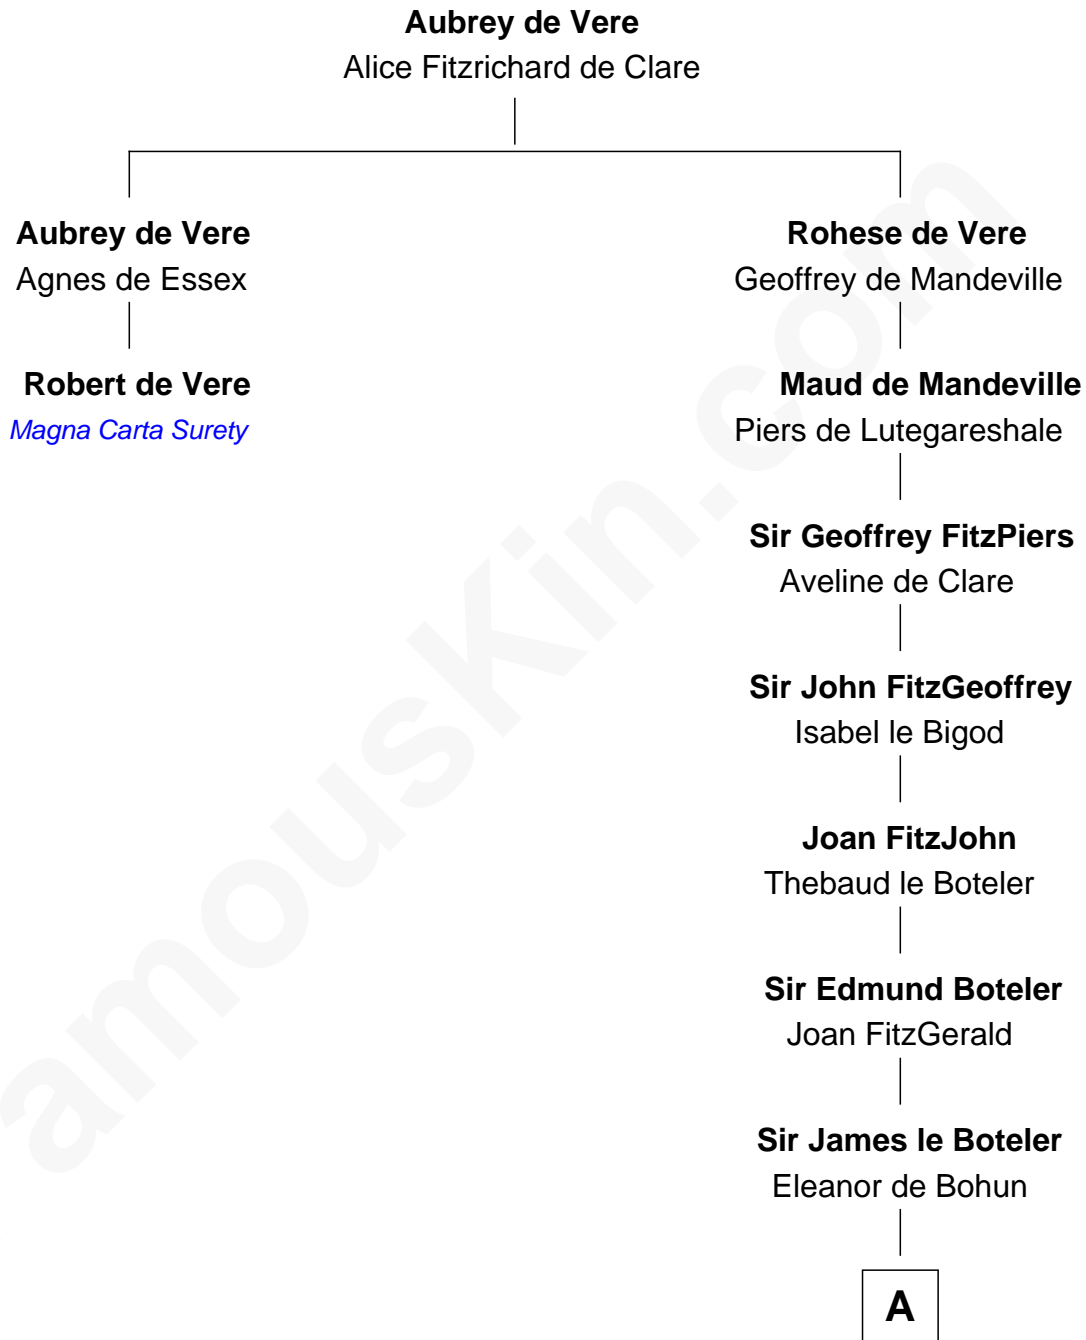

FamousKin.com Relationship Chart of

Robert de Vere

Magna Carta Surety

1st cousin 20 times removed of

Robert Treat Paine

Signer of the Declaration of Independence

A

Pernel le Boteler
Sir Gilbert Talbot

Elizabeth Talbot
Sir Henry de Grey

Margaret de Grey
Sir John Darcy

John Darcy
Joan de Greystoke

Richard Darcy
Eleanor Scrope

Sir William Darcy
Eupheme Langton

Sir Thomas Darcy
Dowsabel Tempest

Sir Arthur Darcy
Mary Carew