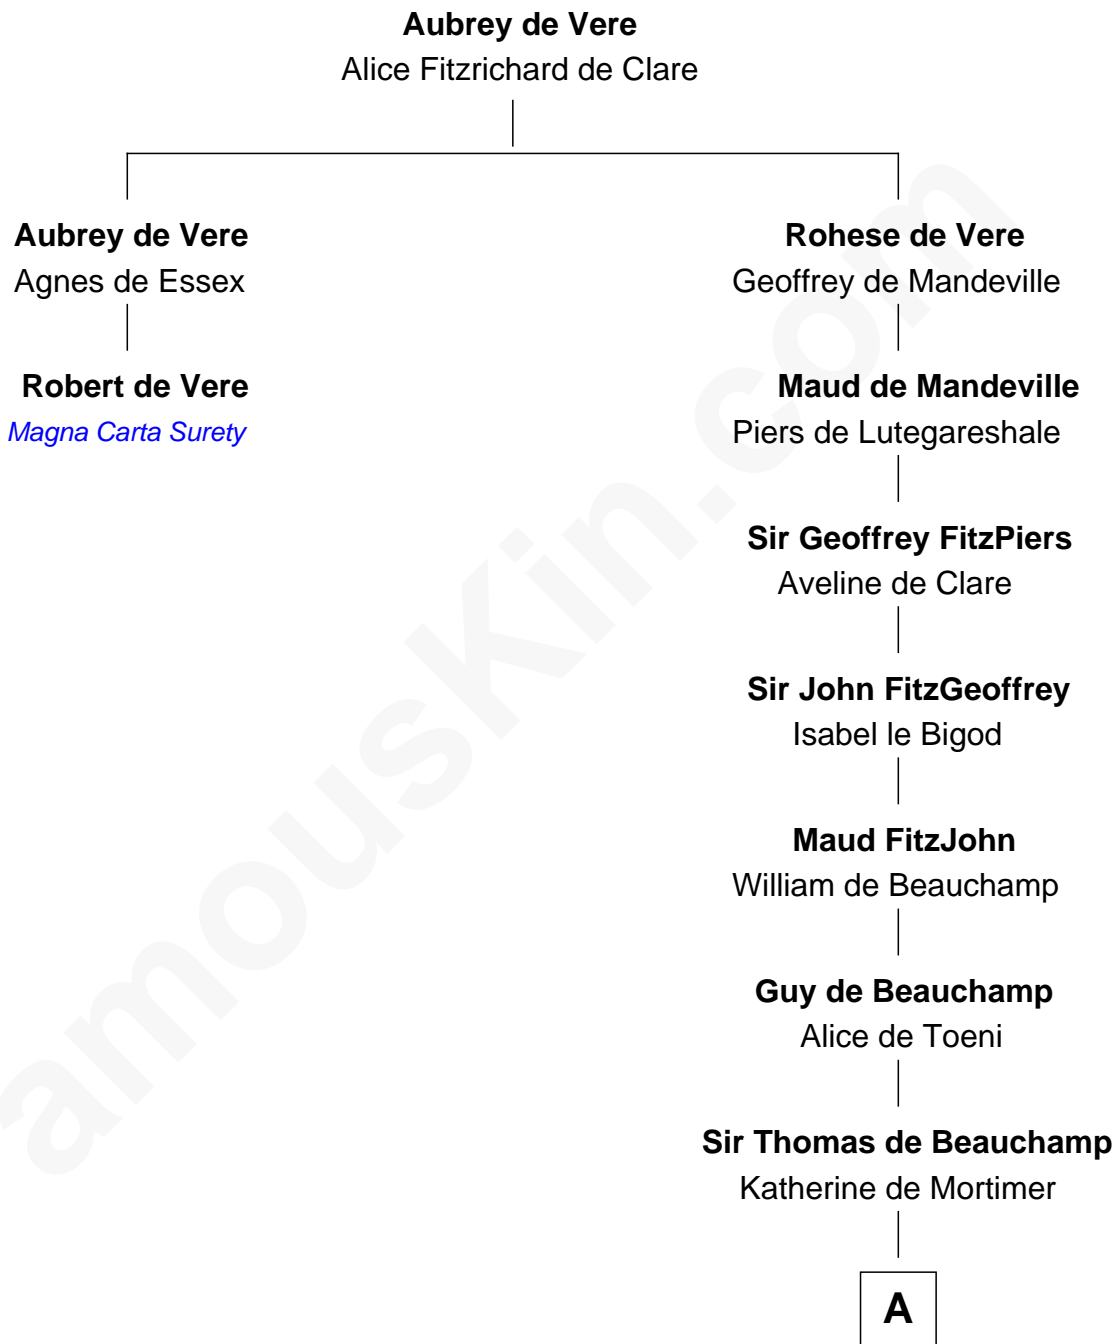

FamousKin.com Relationship Chart of

Robert de Vere

Magna Carta Surety

1st cousin 19 times removed of

William Floyd

Signer of the Declaration of Independence

A

Sir William Beauchamp

Joan Fitzalan

Joan Beauchamp

James Butler

Sir Thomas Butler

Anne Hankeford

Margaret Butler

Sir William Boleyn

Sir Edward Boleyn