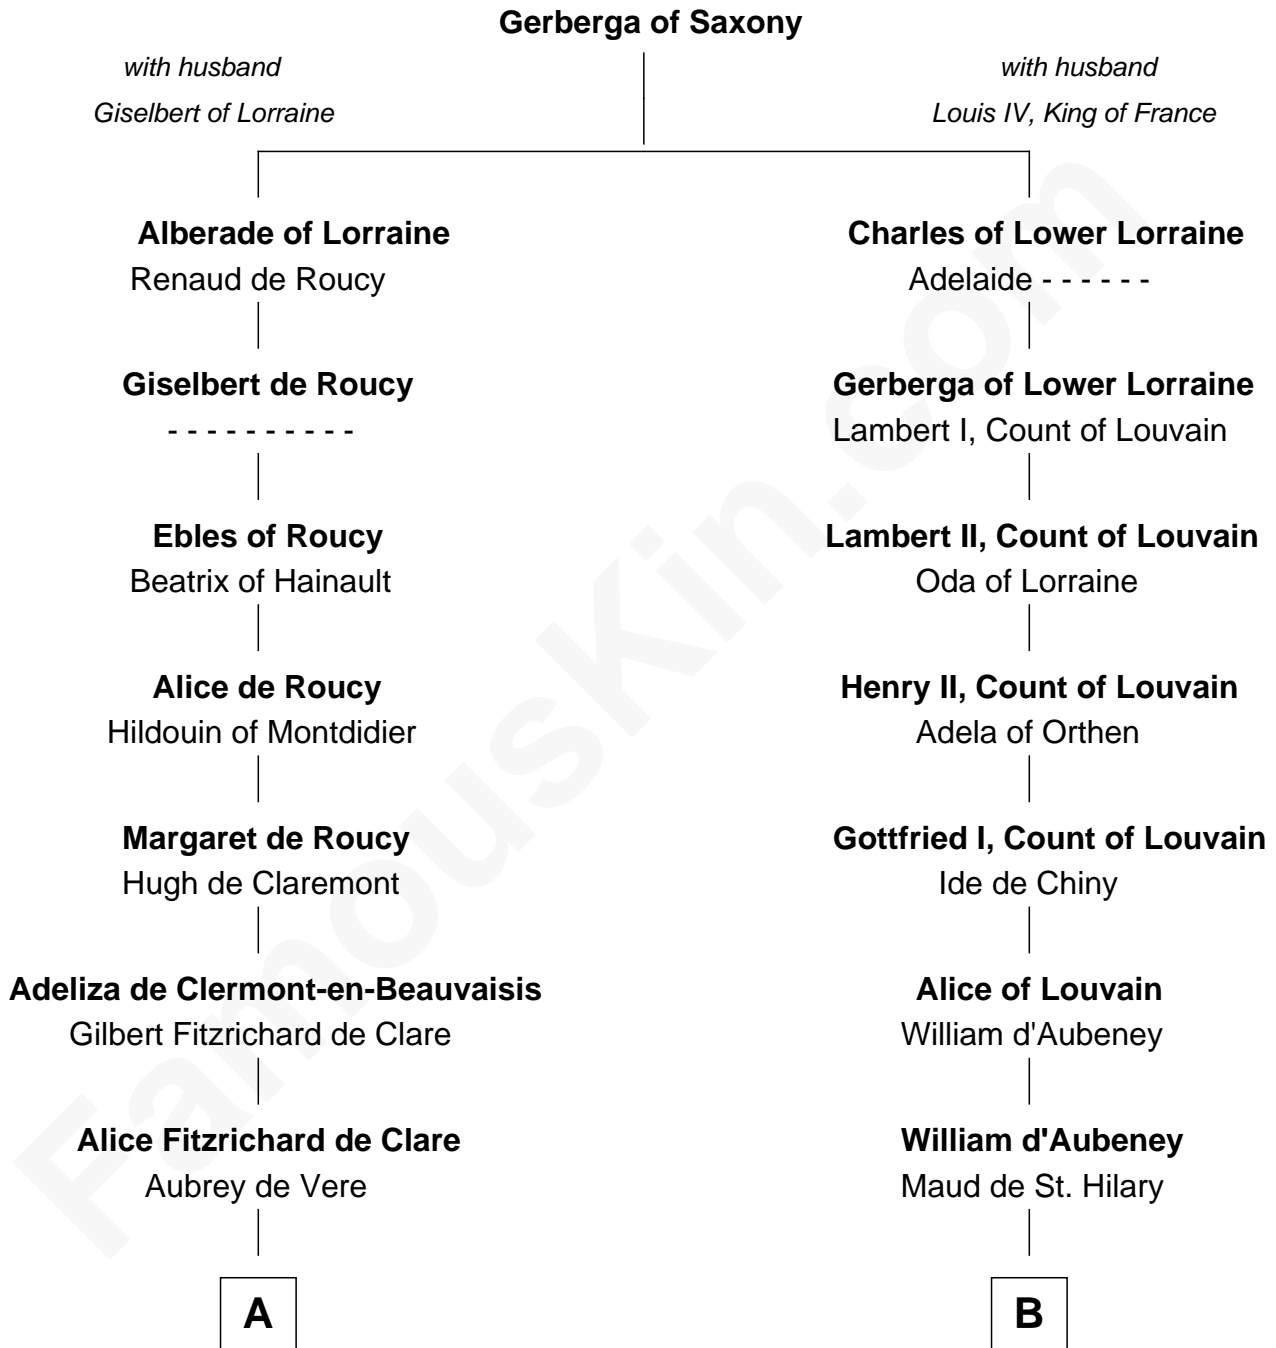

FamousKin.com Relationship Chart of

Robert de Vere

Magna Carta Surety

8th cousin 12 times removed of

Samuel Appleton

(c1586 - 1670) Great Migration Immigrant 1636

C

—
Sir Richard Whetehill

Elizabeth Muston

—
Margery Whetehill

Edward Isaac

—
Mary Isaac

Thomas Appleton

—
Samuel Appleton

Great Migration Immigrant 1636

FamousKin.com