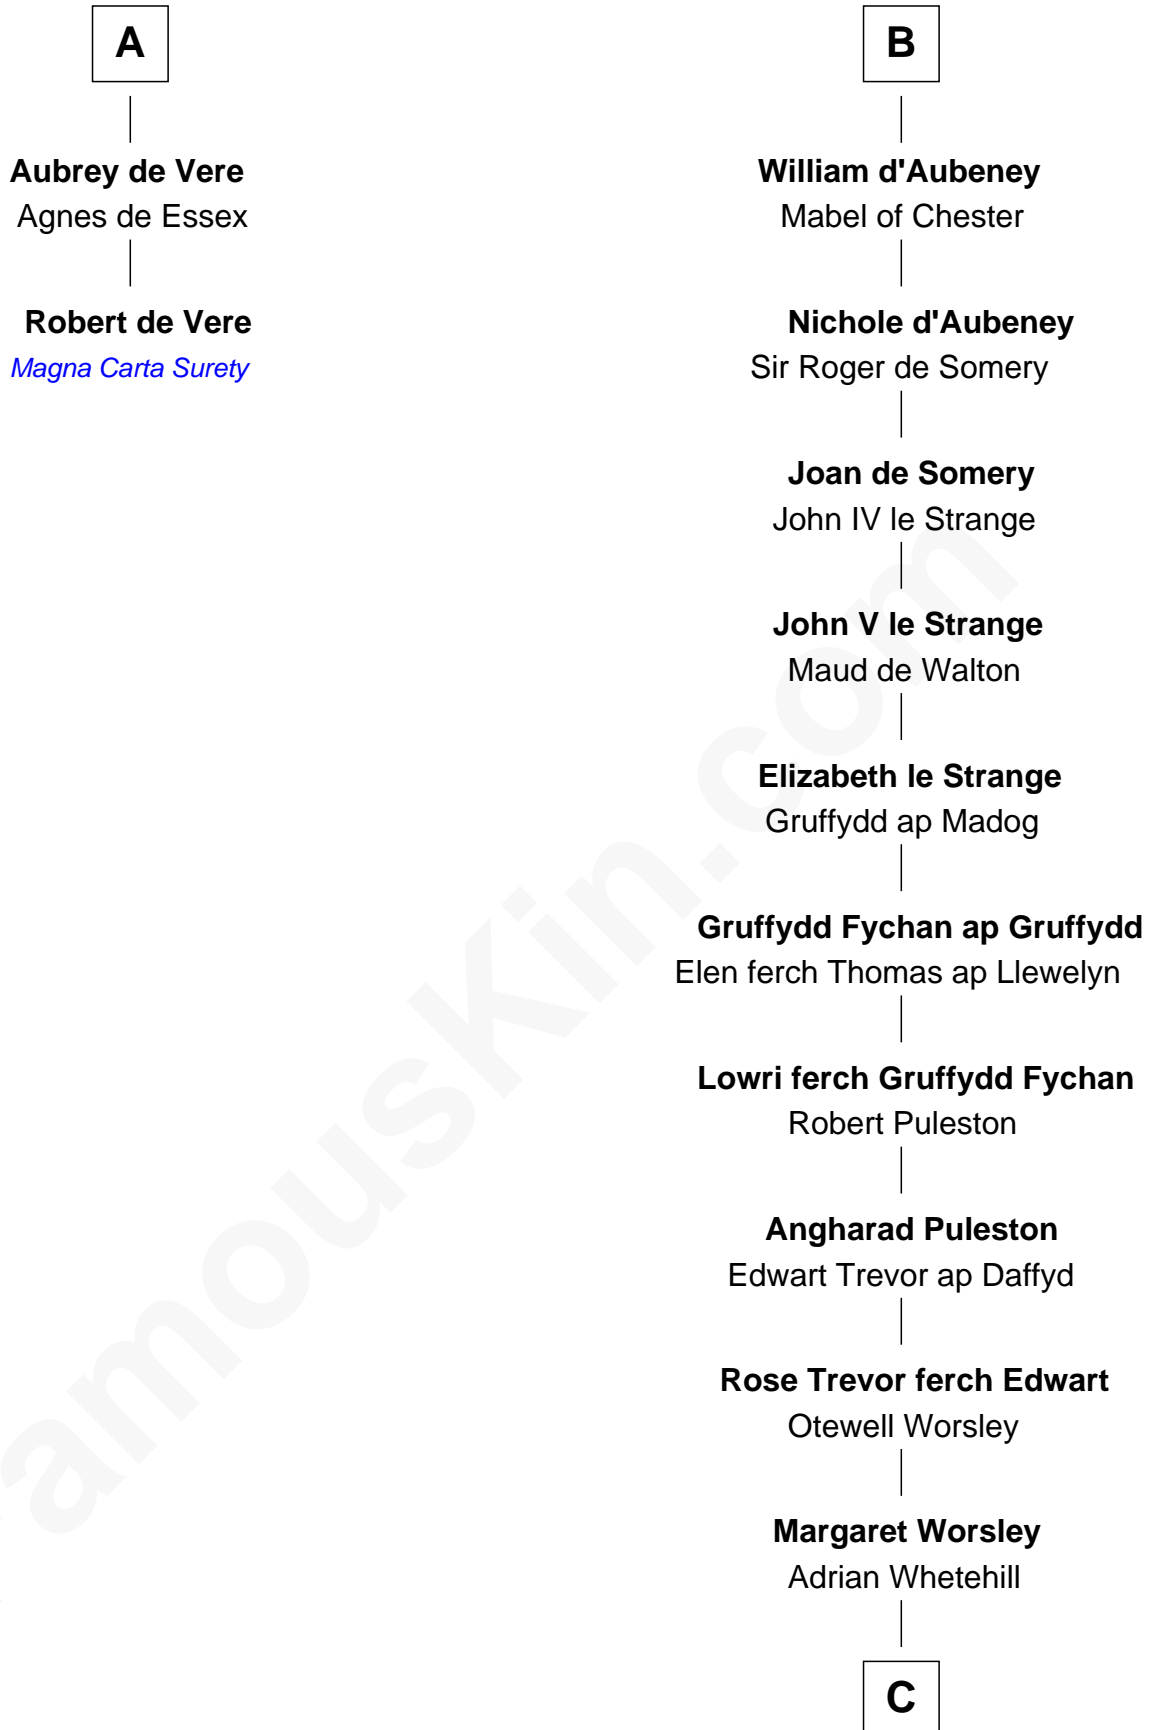

FamousKin.com Relationship Chart of

Robert de Vere

Magna Carta Surety

8th cousin 12 times removed of

Samuel Appleton

(c1586 - 1670) Great Migration Immigrant 1636

C

—
Sir Richard Whetehill

Elizabeth Muston

—
Margery Whetehill

Edward Isaac

—
Mary Isaac

Thomas Appleton

—
Samuel Appleton

Great Migration Immigrant 1636

FamousKin.com