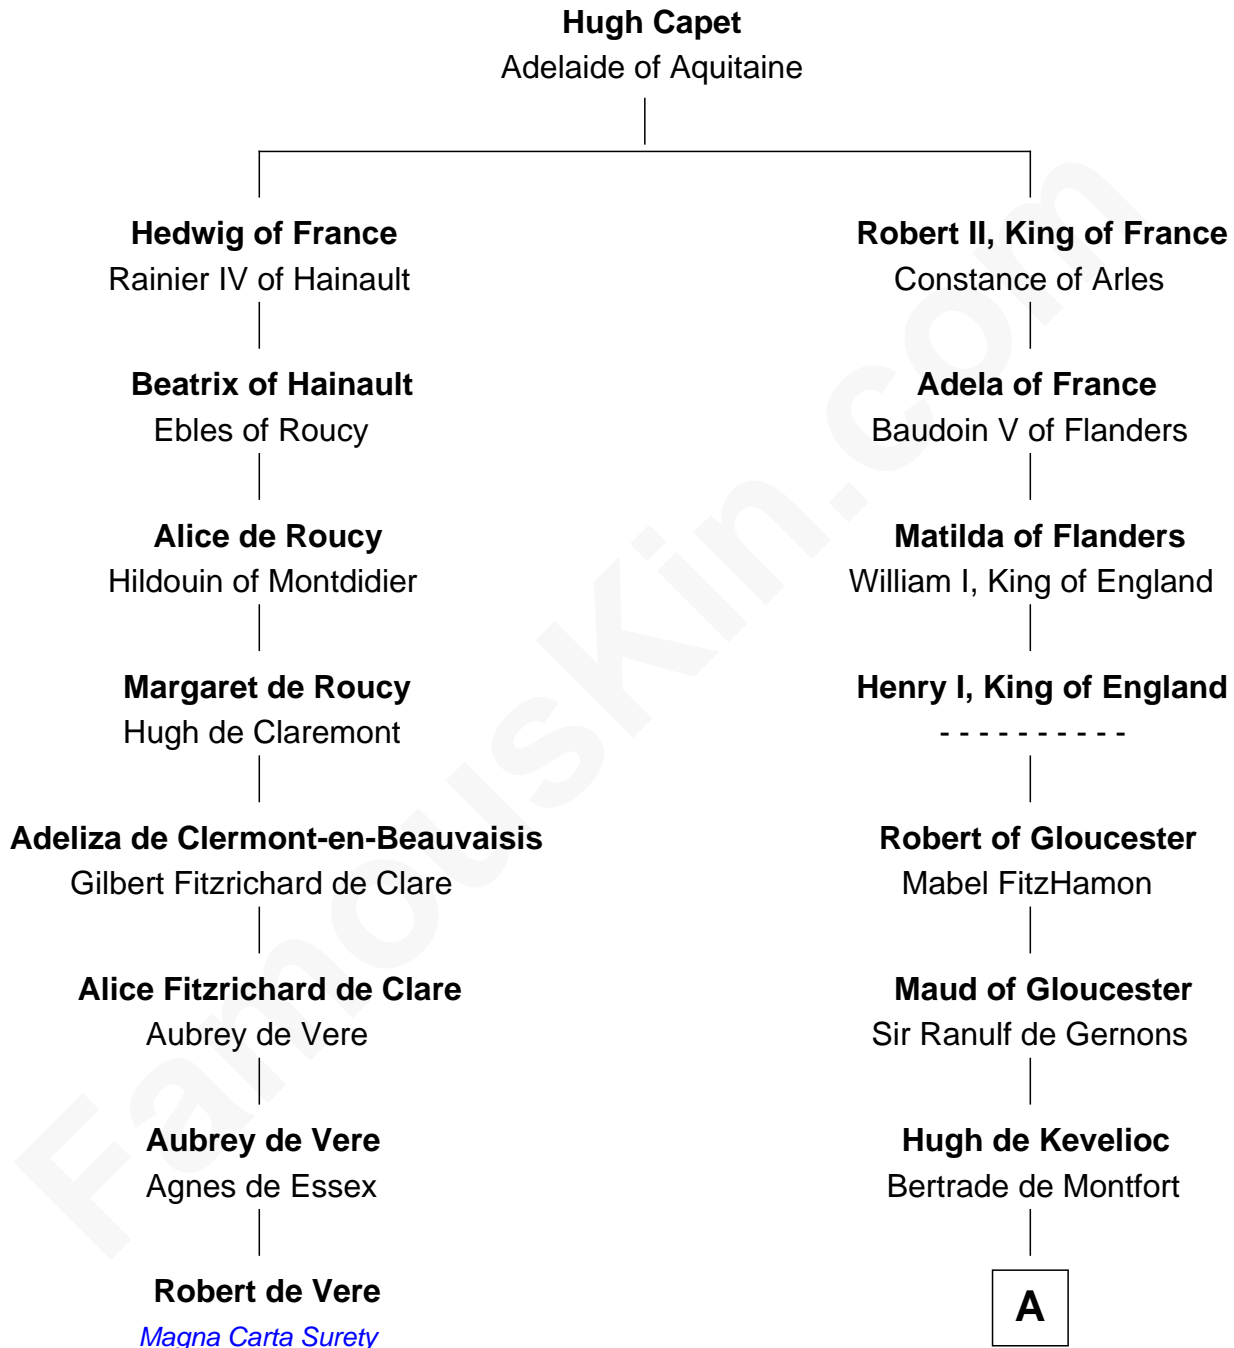

FamousKin.com Relationship Chart of

Robert de Vere

Magna Carta Surety

7th cousin 13 times removed of

Samuel Appleton

(c1586 - 1670) Great Migration Immigrant 1636

A

Mabel of Chester

William d'Aubenev

Nichole d'Aubenev

Sir Roger de Somery

Joan de Somery

John IV le Strange

John V le Strange

Maud de Walton

Elizabeth le Strange

Gruffydd ap Madog

Gruffydd Fychan ap Gruffydd

Elen ferch Thomas ap Llewelyn

Lowri ferch Gruffydd Fychan

Robert Puleston

Angharad Puleston

Edward Trevor ap Daffyd

Rose Trevor ferch Edward