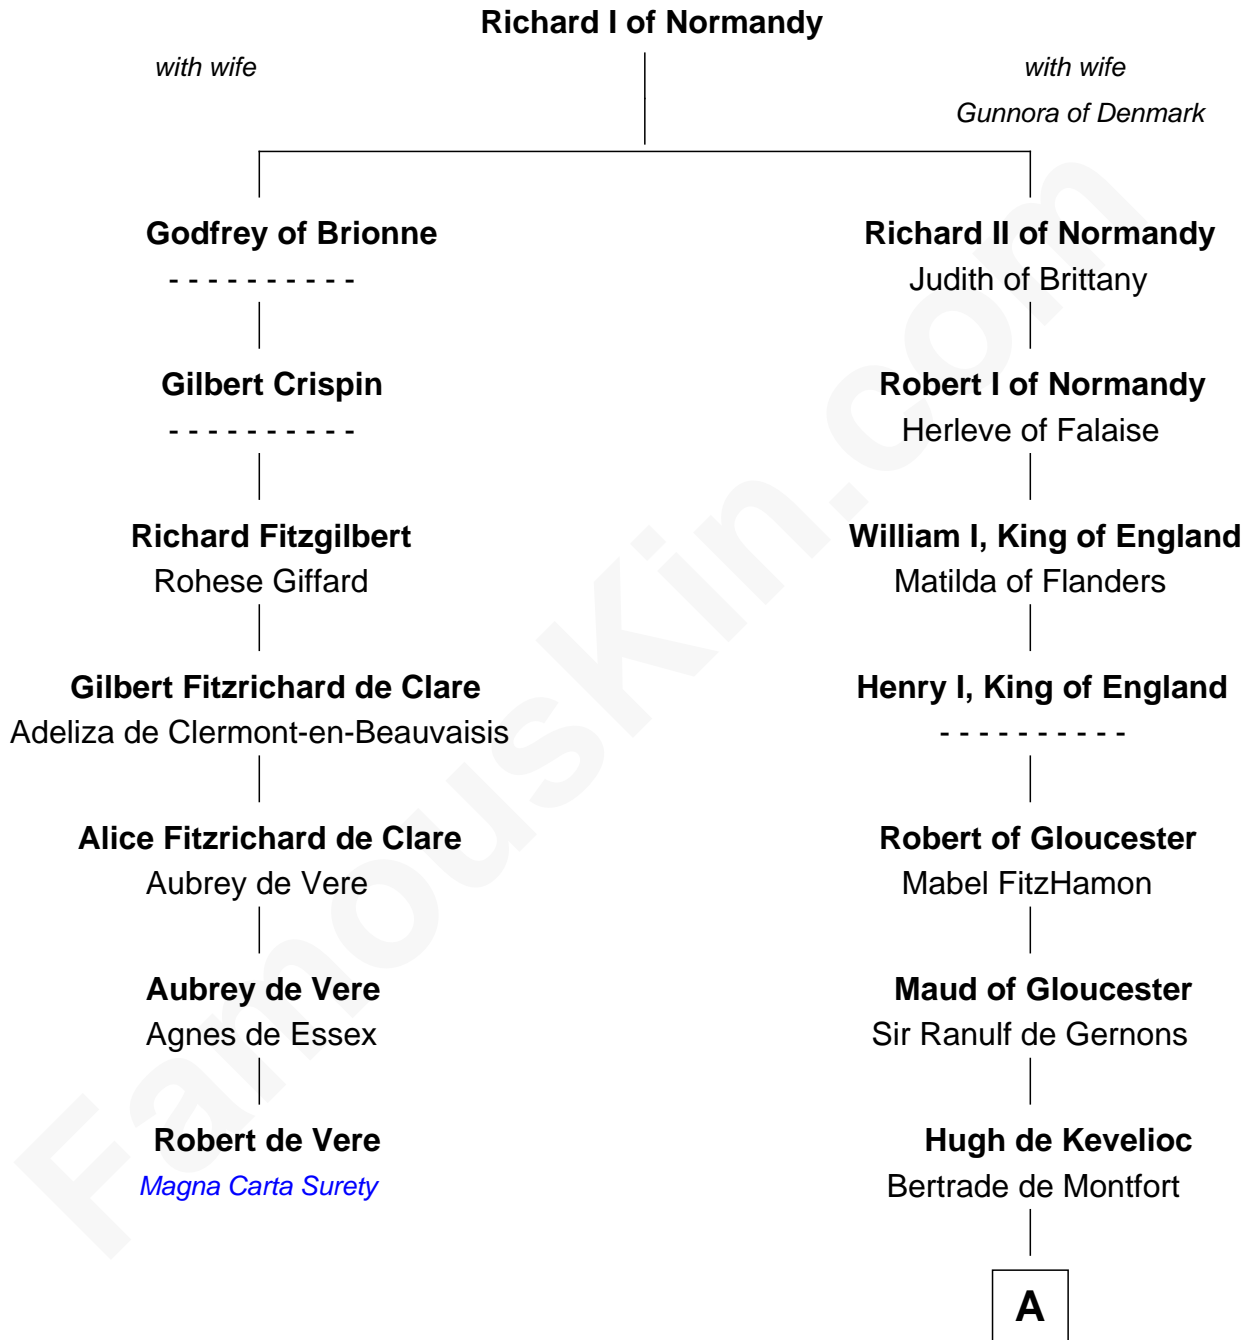

FamousKin.com Relationship Chart of

Robert de Vere

Magna Carta Surety

6th cousin 14 times removed of

Samuel Appleton

(c1586 - 1670) Great Migration Immigrant 1636

A

Mabel of Chester

William d'Aubenev

Nichole d'Aubenev

Sir Roger de Somery

Joan de Somery

John IV le Strange

John V le Strange

Maud de Walton

Elizabeth le Strange

Gruffydd ap Madog

Gruffydd Fychan ap Gruffydd

Elen ferch Thomas ap Llewelyn

Lowri ferch Gruffydd Fychan

Robert Puleston

Angharad Puleston

Edwart Trevor ap Daffyd

Rose Trevor ferch Edwart

Edward Isaac

—
Mary Isaac

Thomas Appleton

—
Samuel Appleton

Great Migration Immigrant 1636

FamousKin.com