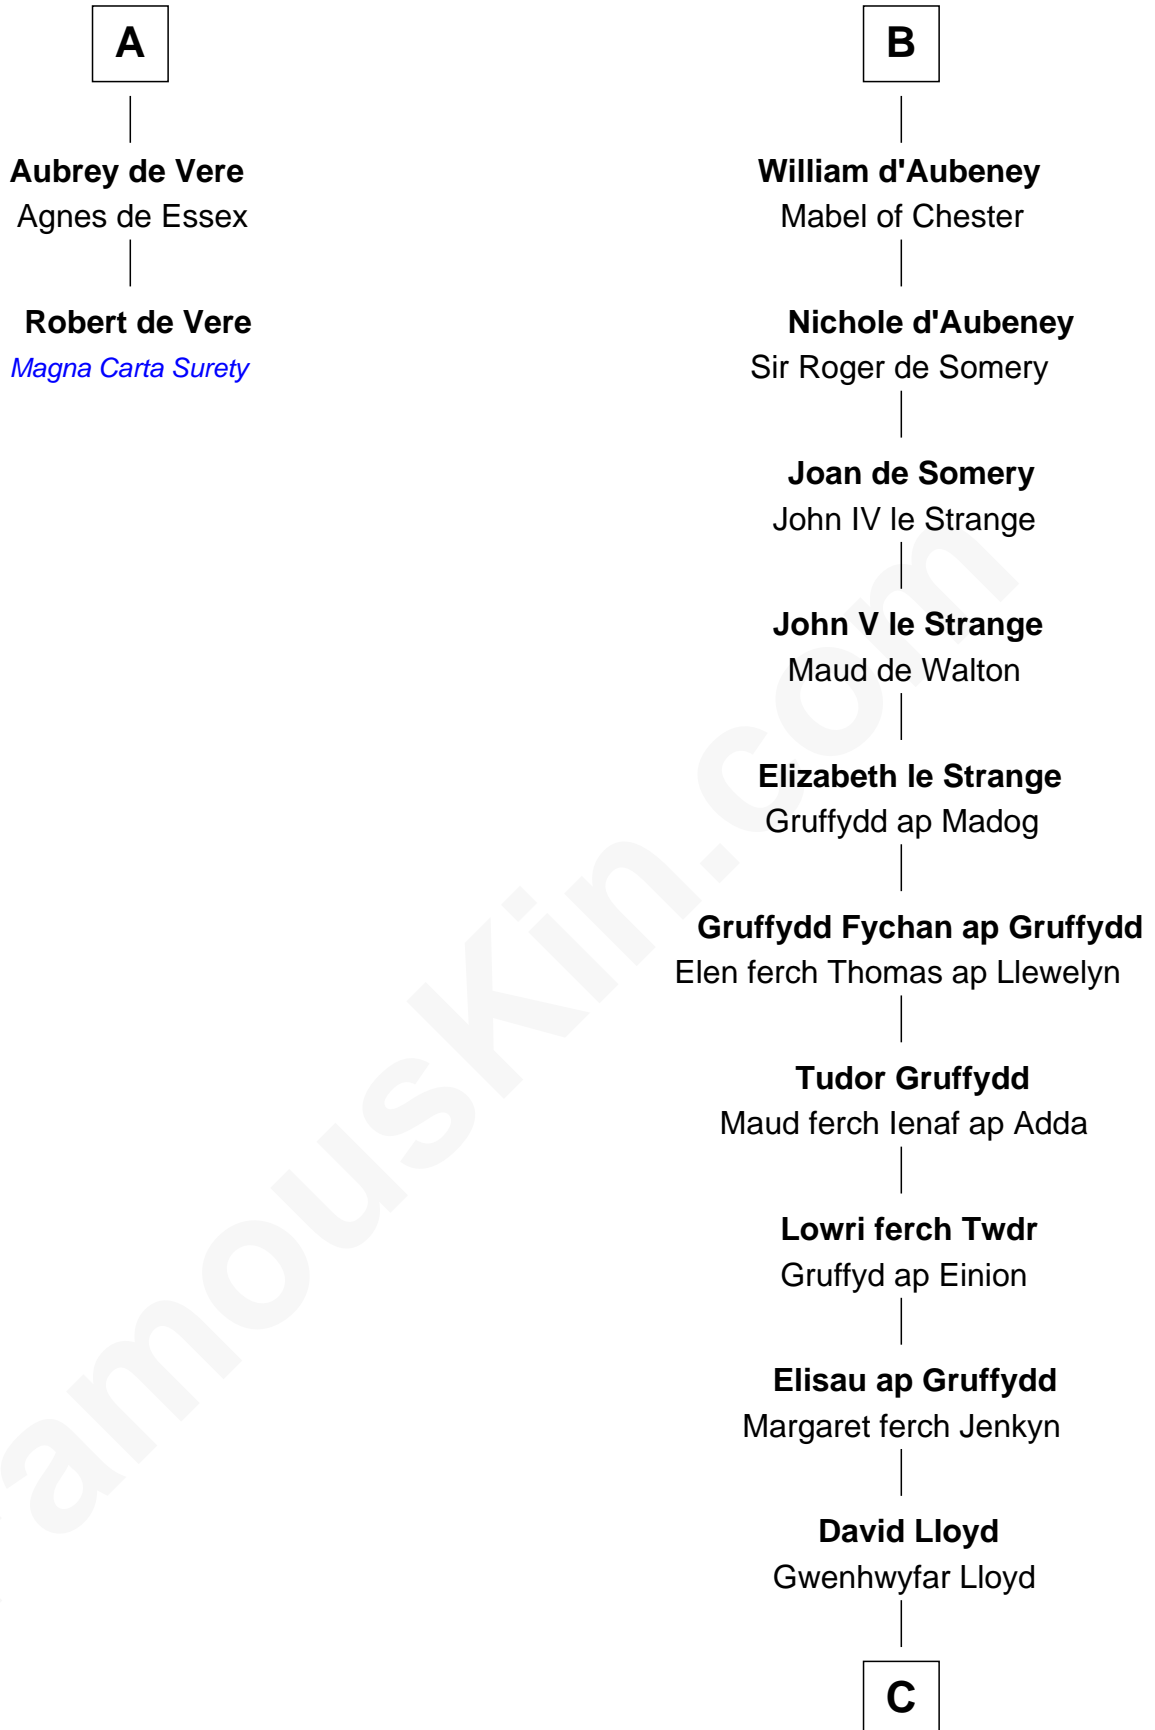

FamousKin.com Relationship Chart of

Robert de Vere

Magna Carta Surety

8th cousin 13 times removed of

Elihu Yale

Benefactor and Namesake of Yale College

C

John Wynn

Agnes Lloyd

Rev. David Yale

Frances Lloyd

Thomas Yale

Ann Lloyd

David Yale

Ursula Knight

Elihu Yale