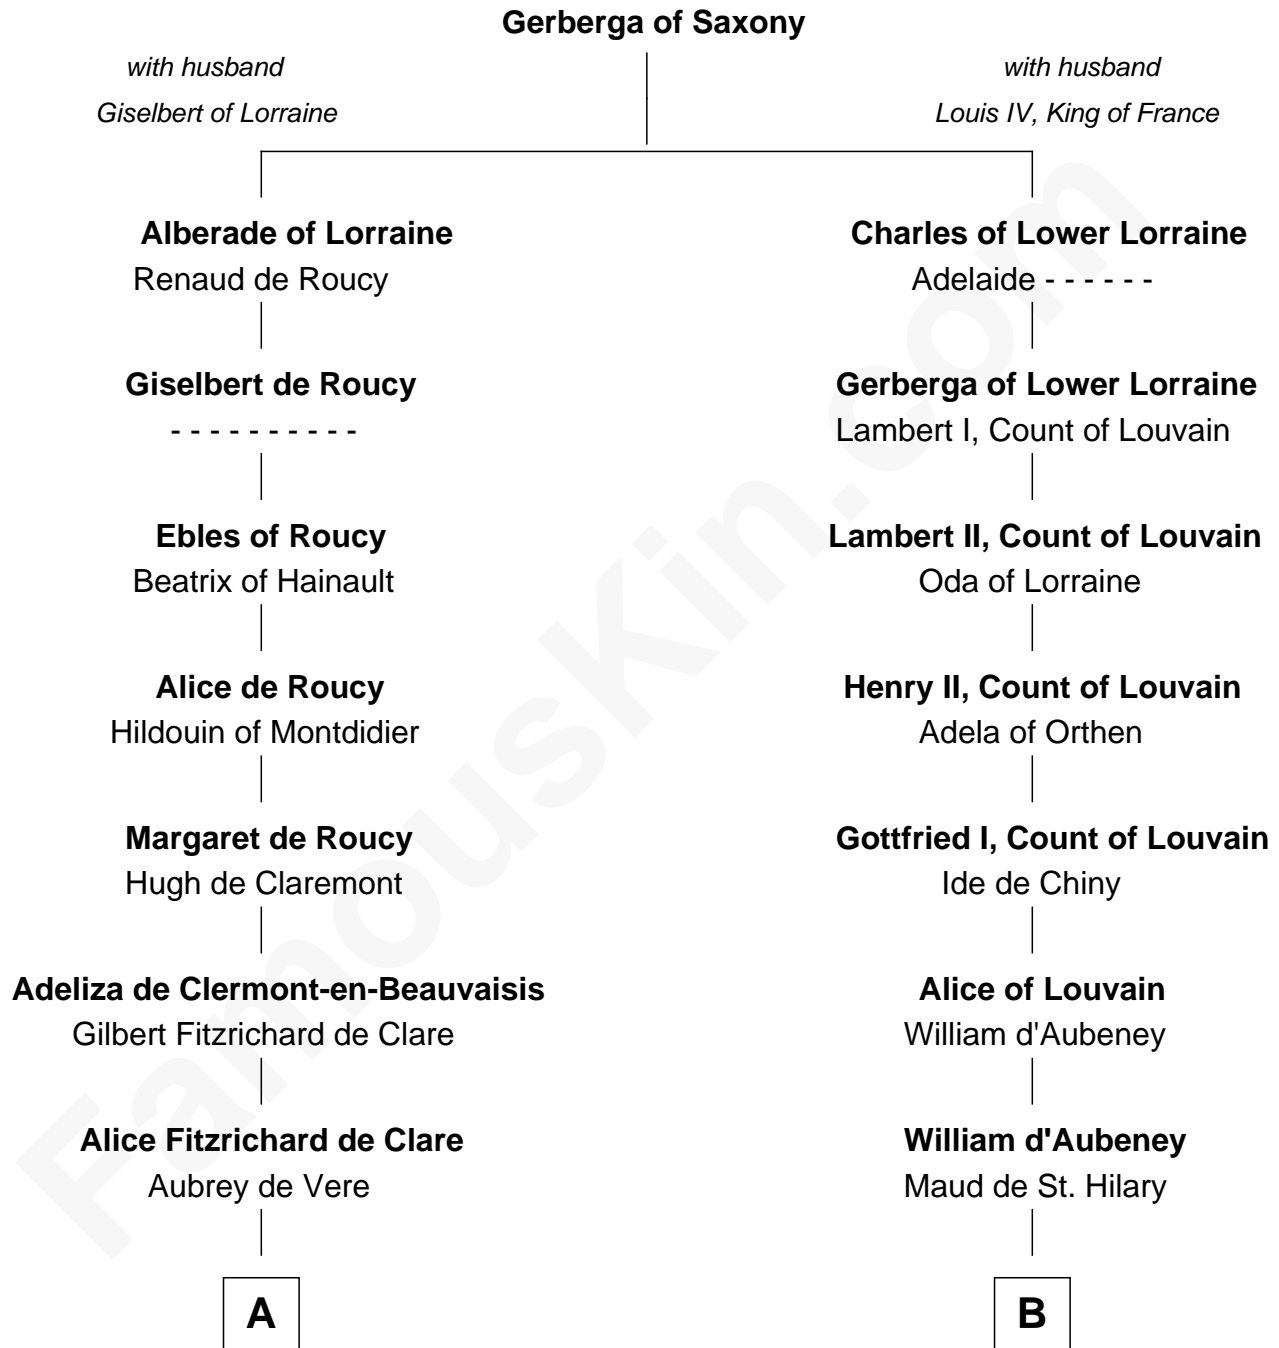

FamousKin.com Relationship Chart of

Robert de Vere

Magna Carta Surety

8th cousin 13 times removed of

Elihu Yale

Benefactor and Namesake of Yale College

C

John Wynn

Agnes Lloyd

Rev. David Yale

Frances Lloyd

Thomas Yale

Ann Lloyd

David Yale

Ursula Knight

Elihu Yale

Namesake of Yale College