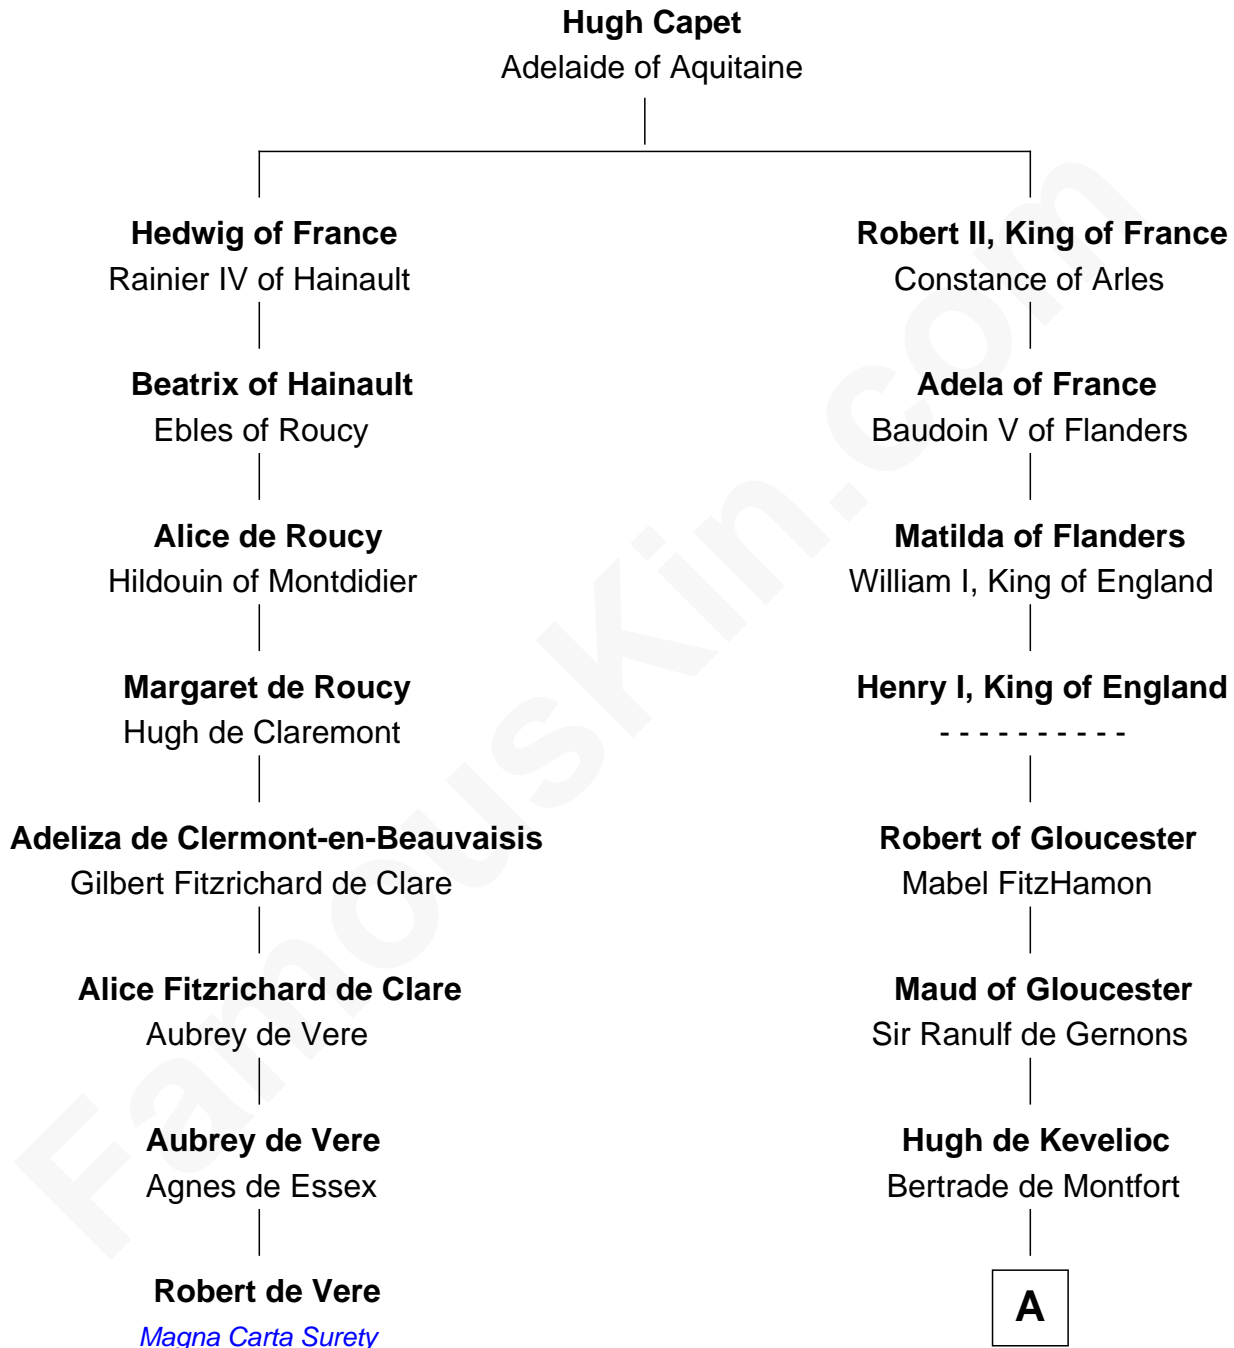

FamousKin.com Relationship Chart of

Robert de Vere

Magna Carta Surety

7th cousin 14 times removed of

Elihu Yale

Benefactor and Namesake of Yale College

A

Mabel of Chester

William d'Aubenev

Nichole d'Aubenev

Sir Roger de Somery

Joan de Somery

John IV le Strange

John V le Strange

Maud de Walton

Elizabeth le Strange