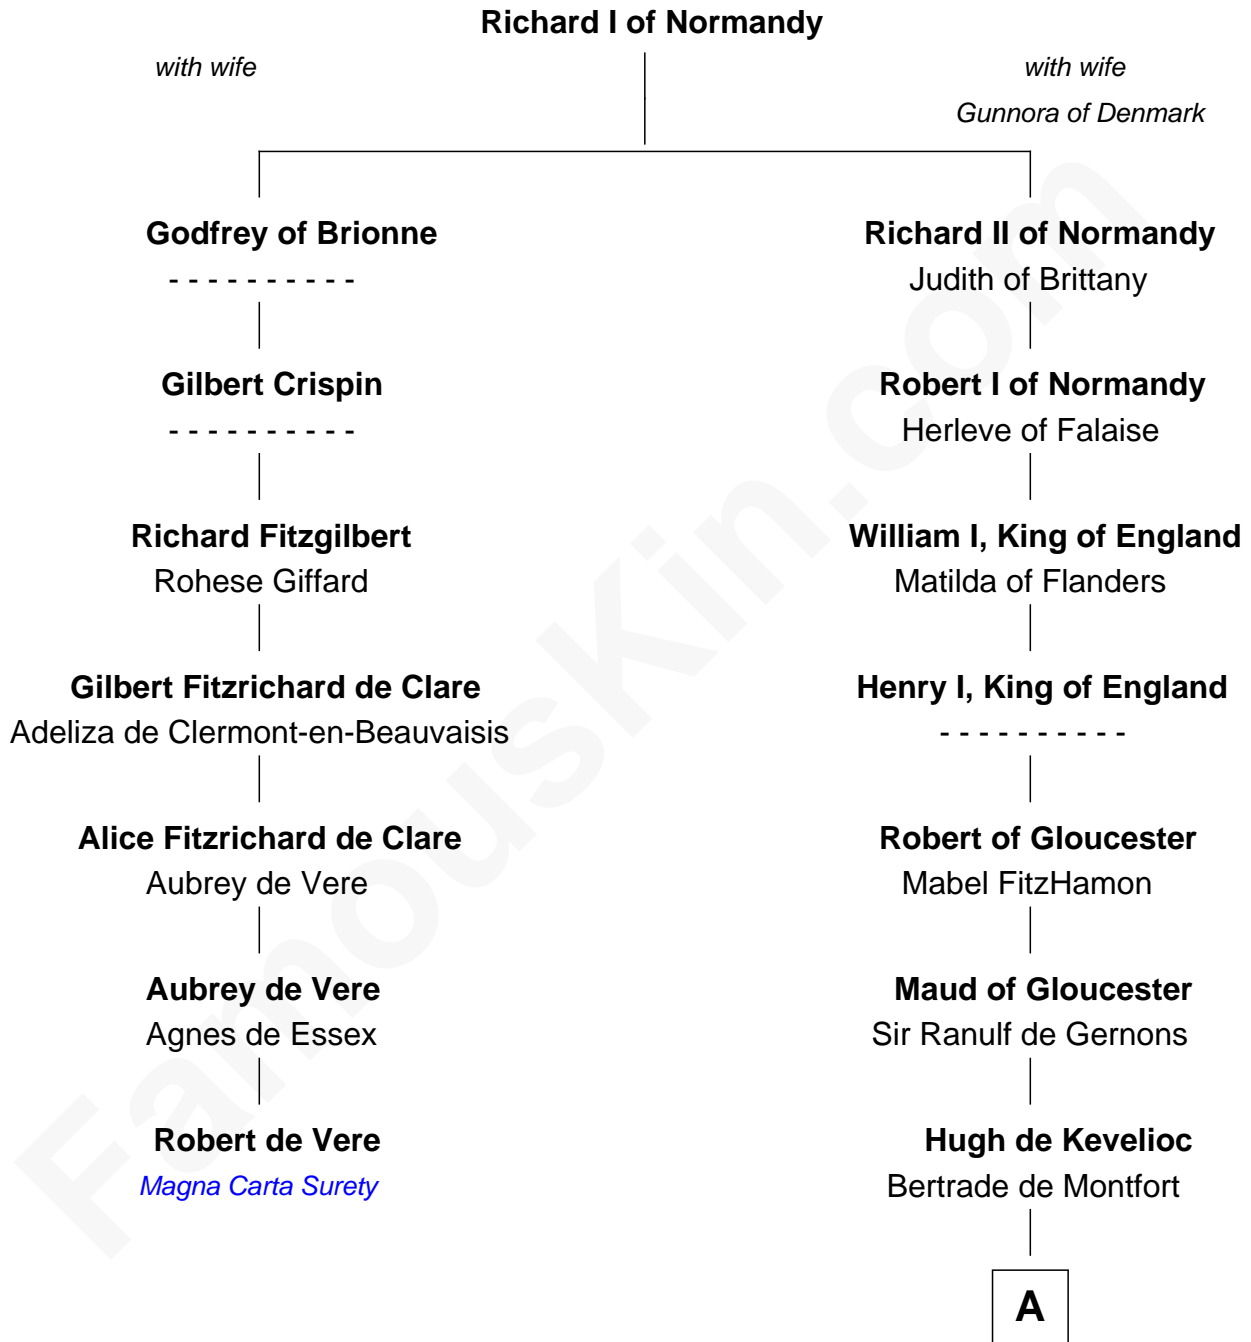

FamousKin.com Relationship Chart of

Robert de Vere

Magna Carta Surety

6th cousin 15 times removed of

Elihu Yale

Benefactor and Namesake of Yale College

A

Mabel of Chester

William d'Aubenev

Nichole d'Aubenev

Sir Roger de Somery

Joan de Somery

John IV le Strange

John V le Strange

Maud de Walton

Elizabeth le Strange

Gruffydd ap Madog

Gruffydd Fychan ap Gruffydd

Elen ferch Thomas ap Llewelyn

Tudor Gruffydd

Maud ferch Ienaf ap Adda

Lowri ferch Twdr

Gruffydd ap Einion

Elisau ap Gruffydd