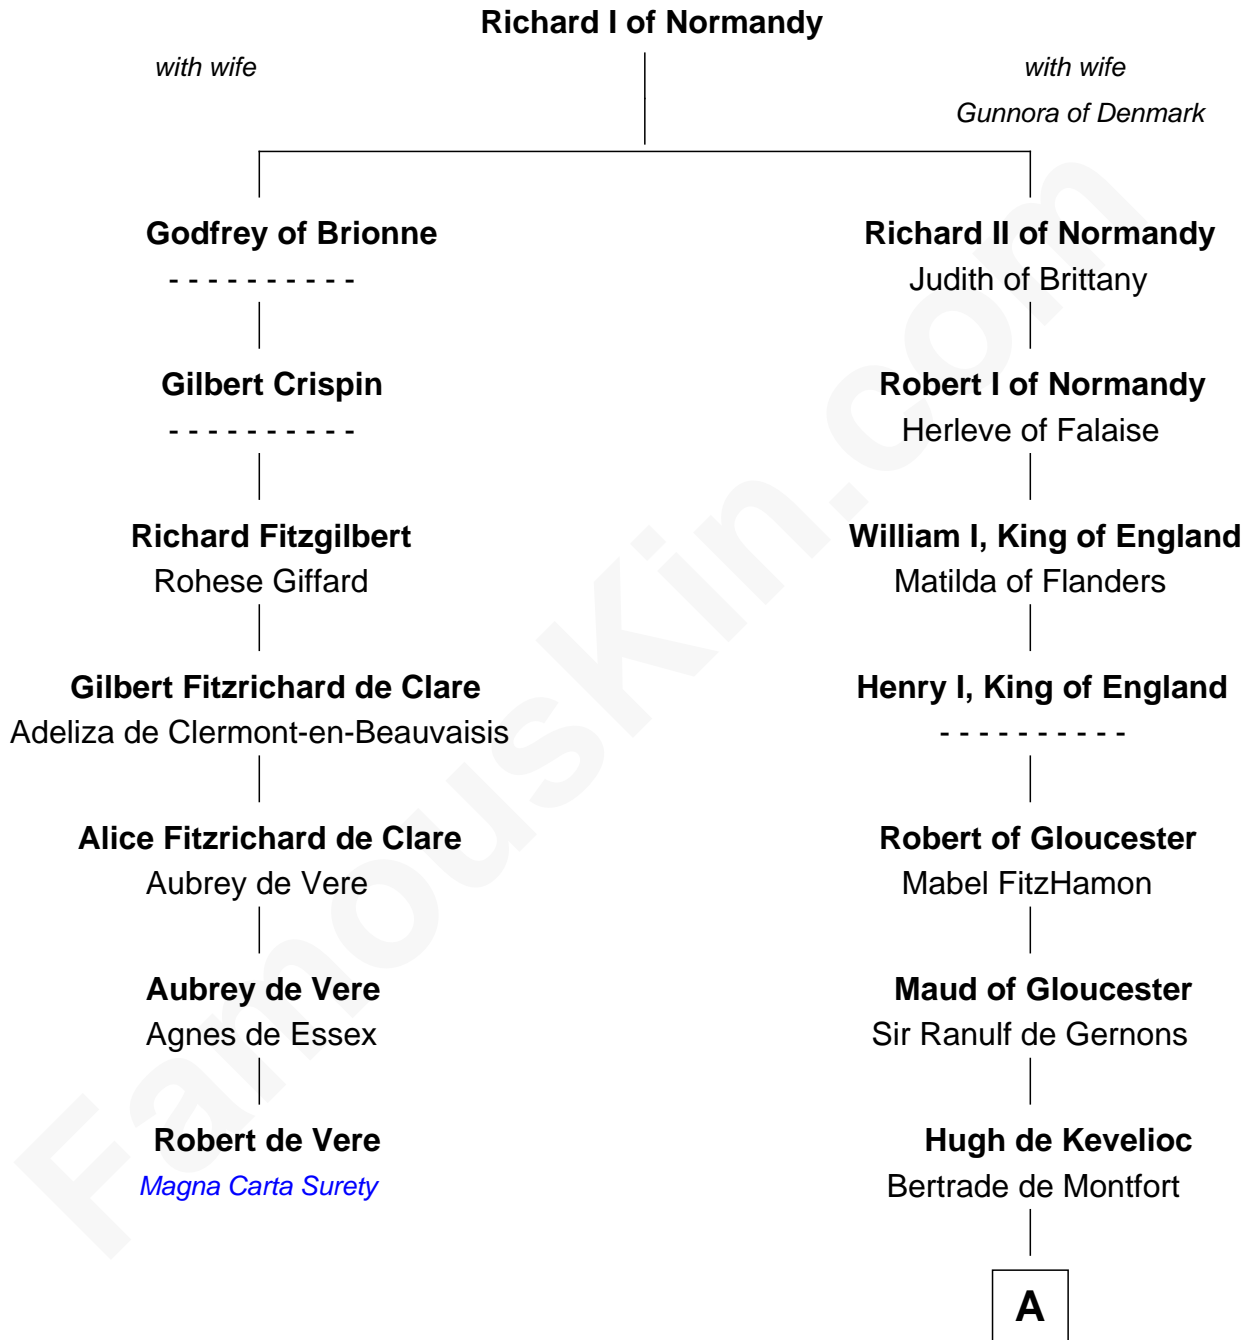

# FamousKin.com Relationship Chart of

**Robert de Vere**

*Magna Carta Surety*

6th cousin 14 times removed of

**David Yale**

(c1613 - 1690) *Great Migration Immigrant 1638*

**A**

**Mabel of Chester**

William d'Aubenev

**Nichole d'Aubenev**

Sir Roger de Somery

**Joan de Somery**

John IV le Strange

**John V le Strange**

Maud de Walton

**Elizabeth le Strange**

Gruffydd ap Madog

**Gruffydd Fychan ap Gruffydd**

Elen ferch Thomas ap Llewelyn

**Tudor Gruffydd**

Maud ferch Ienaf ap Adda

**Lowri ferch Twdr**

Gruffydd ap Einion

**Elisau ap Gruffydd**

|  
**David Yale**

*Great Migration Immigrant 1638*