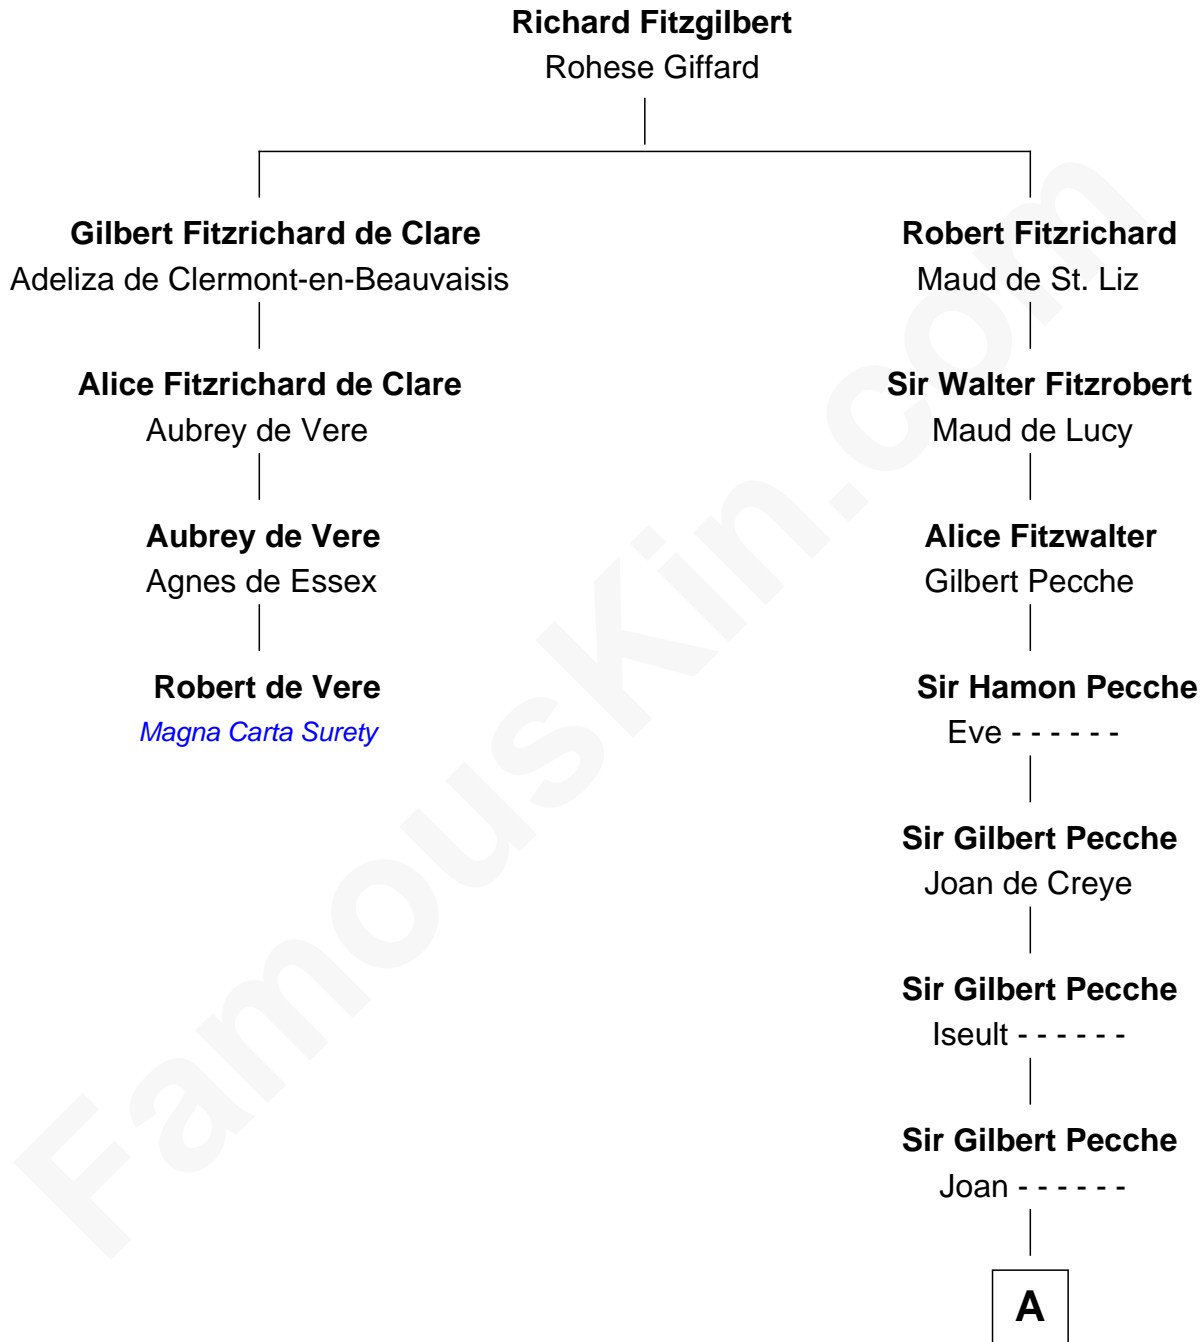

# FamousKin.com Relationship Chart of

**Robert de Vere**

*Magna Carta Surety*

3rd cousin 13 times removed of

**John Lawrence**

*(c1618 - 1698/9) Planter passenger 1635*

**A**

**Katherine Pecche**  
Sir Thomas Notbeme

**Elizabeth Bull**  
John Lawrence

**Thomas Lawrence**  
Joanna Antrobus

**John Lawrence**  
*Planter passenger 1635*