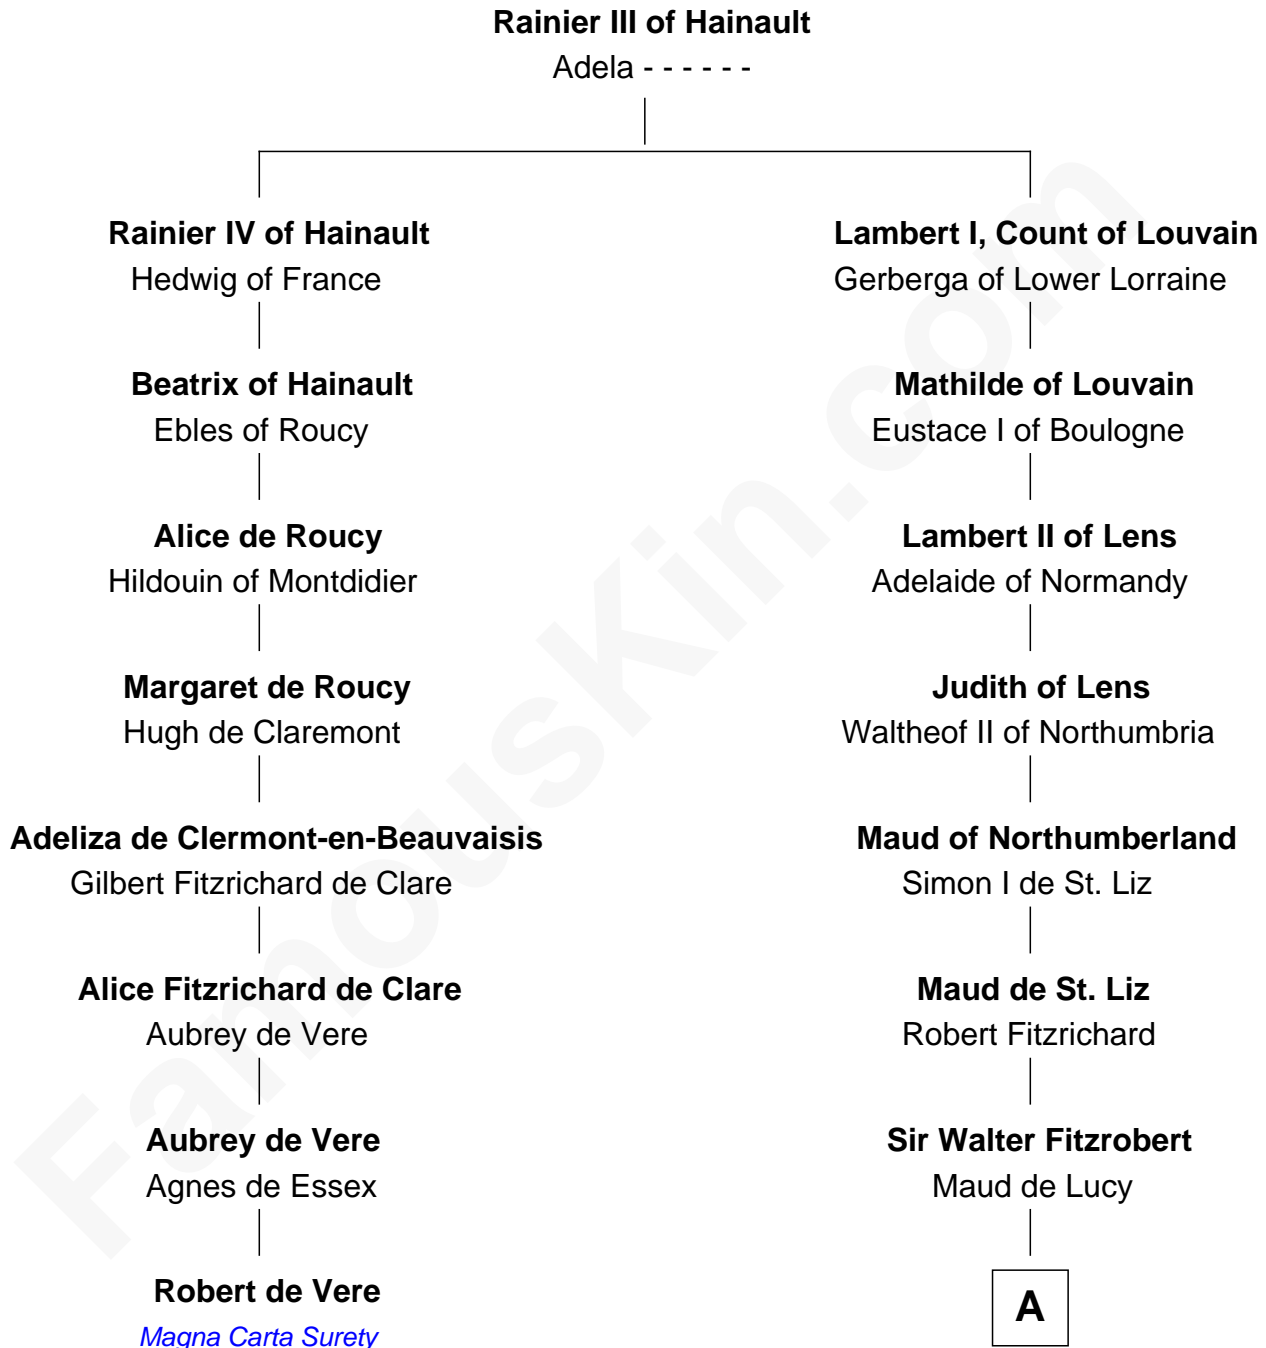

# FamousKin.com Relationship Chart of

**Robert de Vere**

*Magna Carta Surety*

7th cousin 14 times removed of

**John Lawrence**

*(c1618 - 1698/9) Planter passenger 1635*

**A**

**Alice Fitzwalter**

Gilbert Pecche

**Sir Hamon Pecche**

Eve - - - - -

**Sir Gilbert Pecche**

Joan de Creye

**Sir Gilbert Pecche**

Iseult - - - - -

**Sir Gilbert Pecche**

Alice Hunt

**Elizabeth Bull**

John Lawrence

**Thomas Lawrence**

Joanna Antrobus

**John Lawrence**

*Planter passenger 1635*