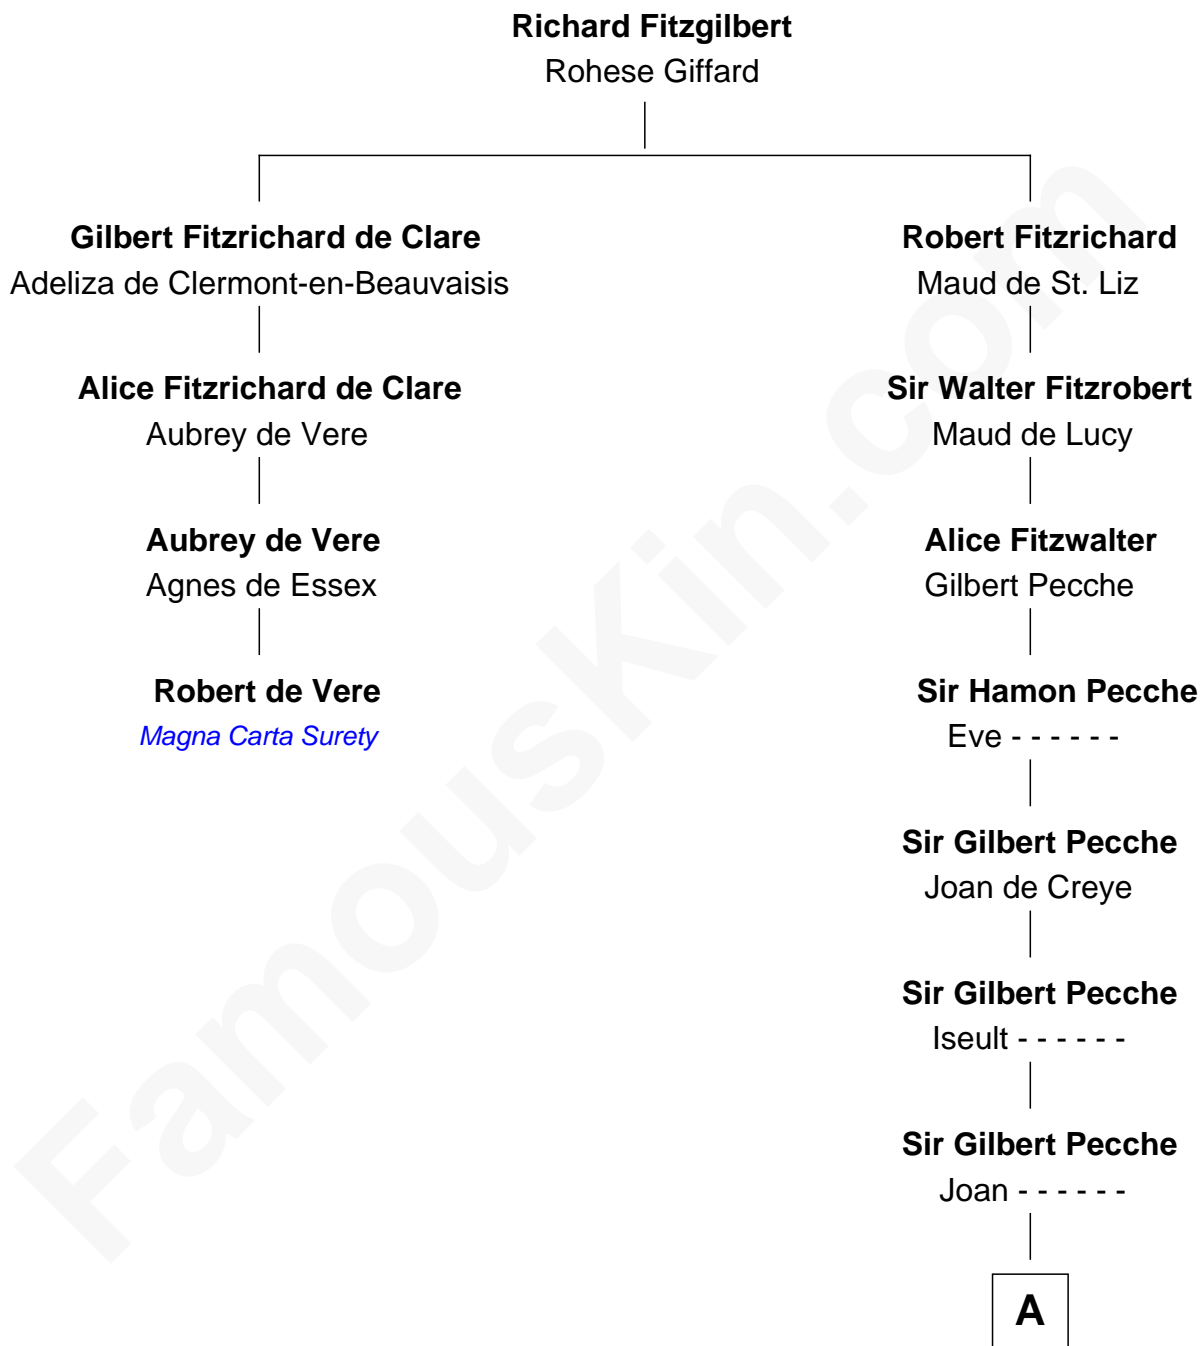

# FamousKin.com Relationship Chart of

**Robert de Vere**

*Magna Carta Surety*

3rd cousin 13 times removed of

**Mary Lawrence**

*(c1625 - 1715) Planter passenger 1635*

**A**

**Katherine Pecche**  
Sir Thomas Notbeme

**Elizabeth Bull**  
John Lawrence

**Thomas Lawrence**  
Joanna Antrobus

**Mary Lawrence**  
*Planter passenger 1635*