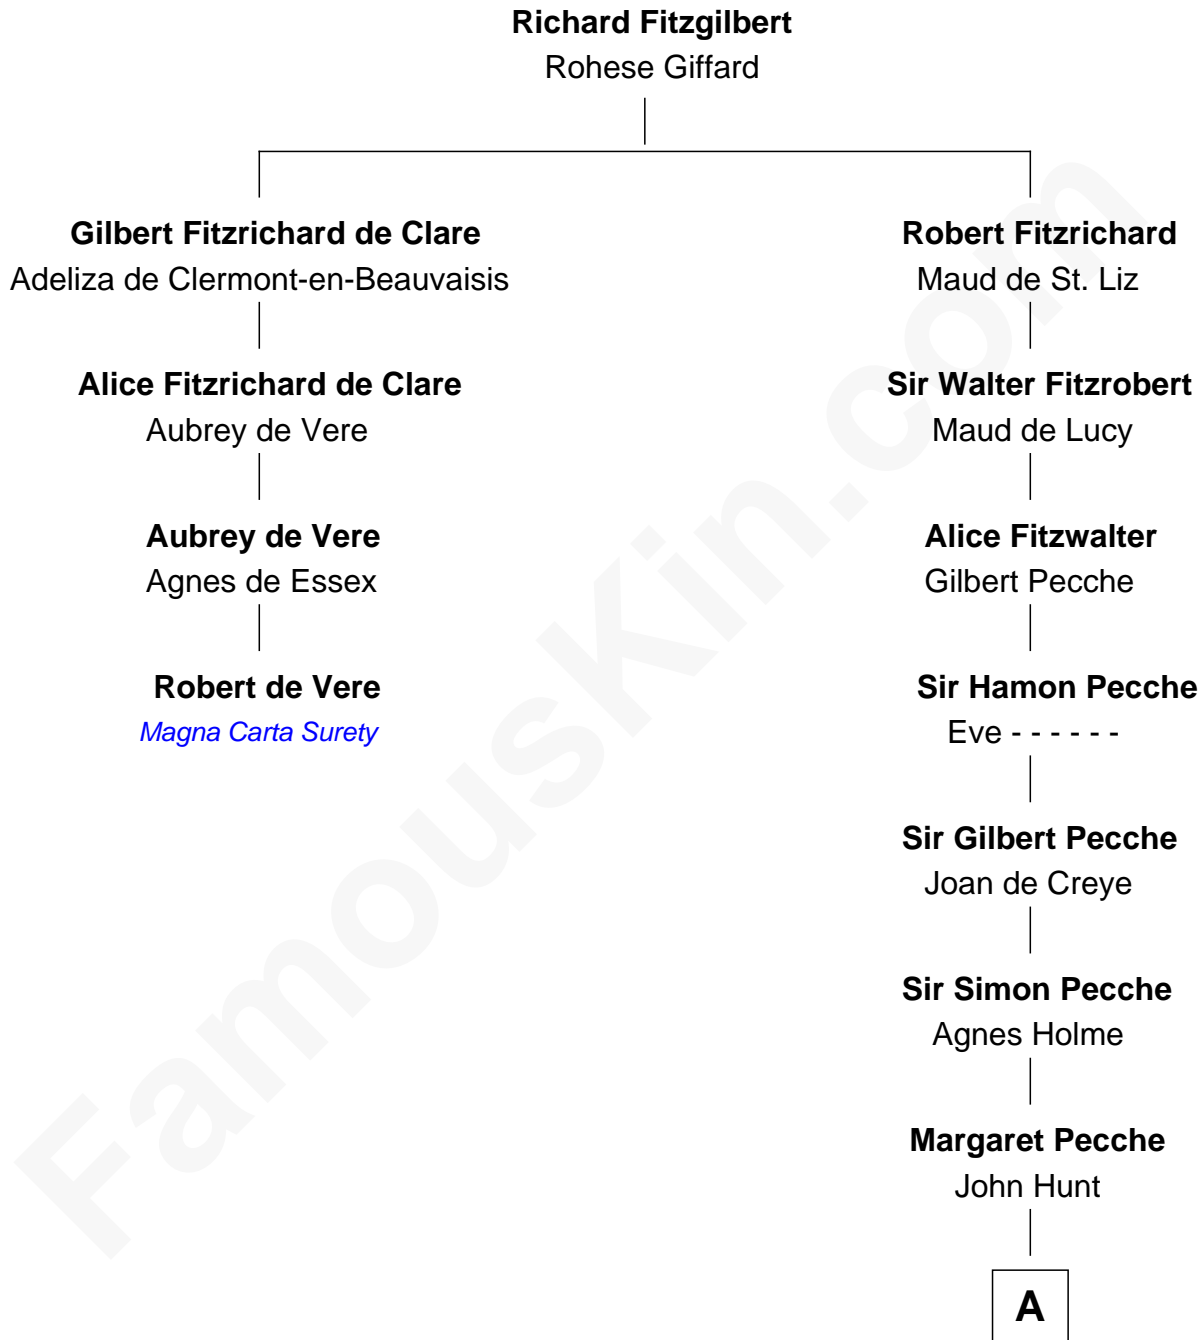

FamousKin.com Relationship Chart of

Robert de Vere

Magna Carta Surety

3rd cousin 18 times removed of

Colonel Robert Gould Shaw

U.S. Civil War leader of film "Glory" fame

A

Iodena Hunt
Thomas Cornish

John Cornish

John Cornish
Agnes Walden

Mary Cornish
Thomas Everard

Henry Everard

Thomas Everard
Margaret Wiseman

John Everard
Judith Bourne

Judith Everard
Samuel Appleton

John Appleton
Priscilla Glover

Robert Gould Shaw

Francis George Shaw

Sarah Blake Sturgis

Colonel Robert Gould Shaw

Main character in film "Glory"