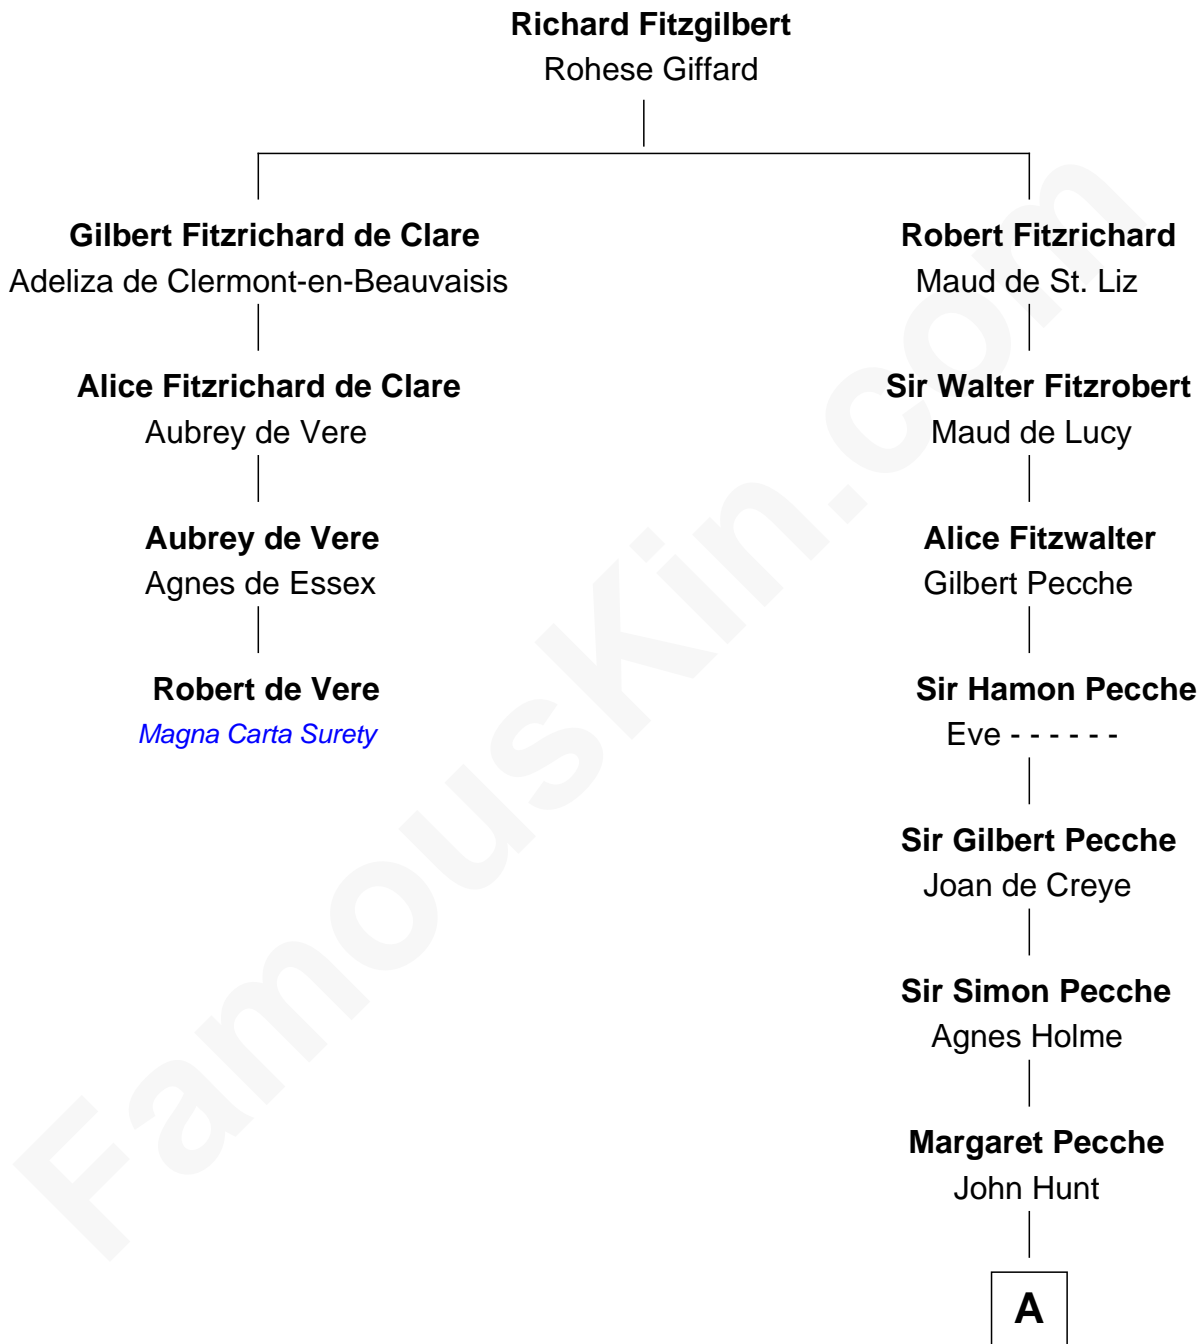

FamousKin.com Relationship Chart of

Robert de Vere

Magna Carta Surety

3rd cousin 18 times removed of

Eliphalet Remington

Founder of Remington Arms Company

A

Iodena Hunt
Thomas Cornish

John Cornish

John Cornish
Agnes Walden

Mary Cornish
Thomas Everard

Henry Everard

Thomas Everard
Margaret Wiseman

John Everard
Judith Bourne

Judith Everard
Samuel Appleton

Col. Samuel Appleton
Anna Paine