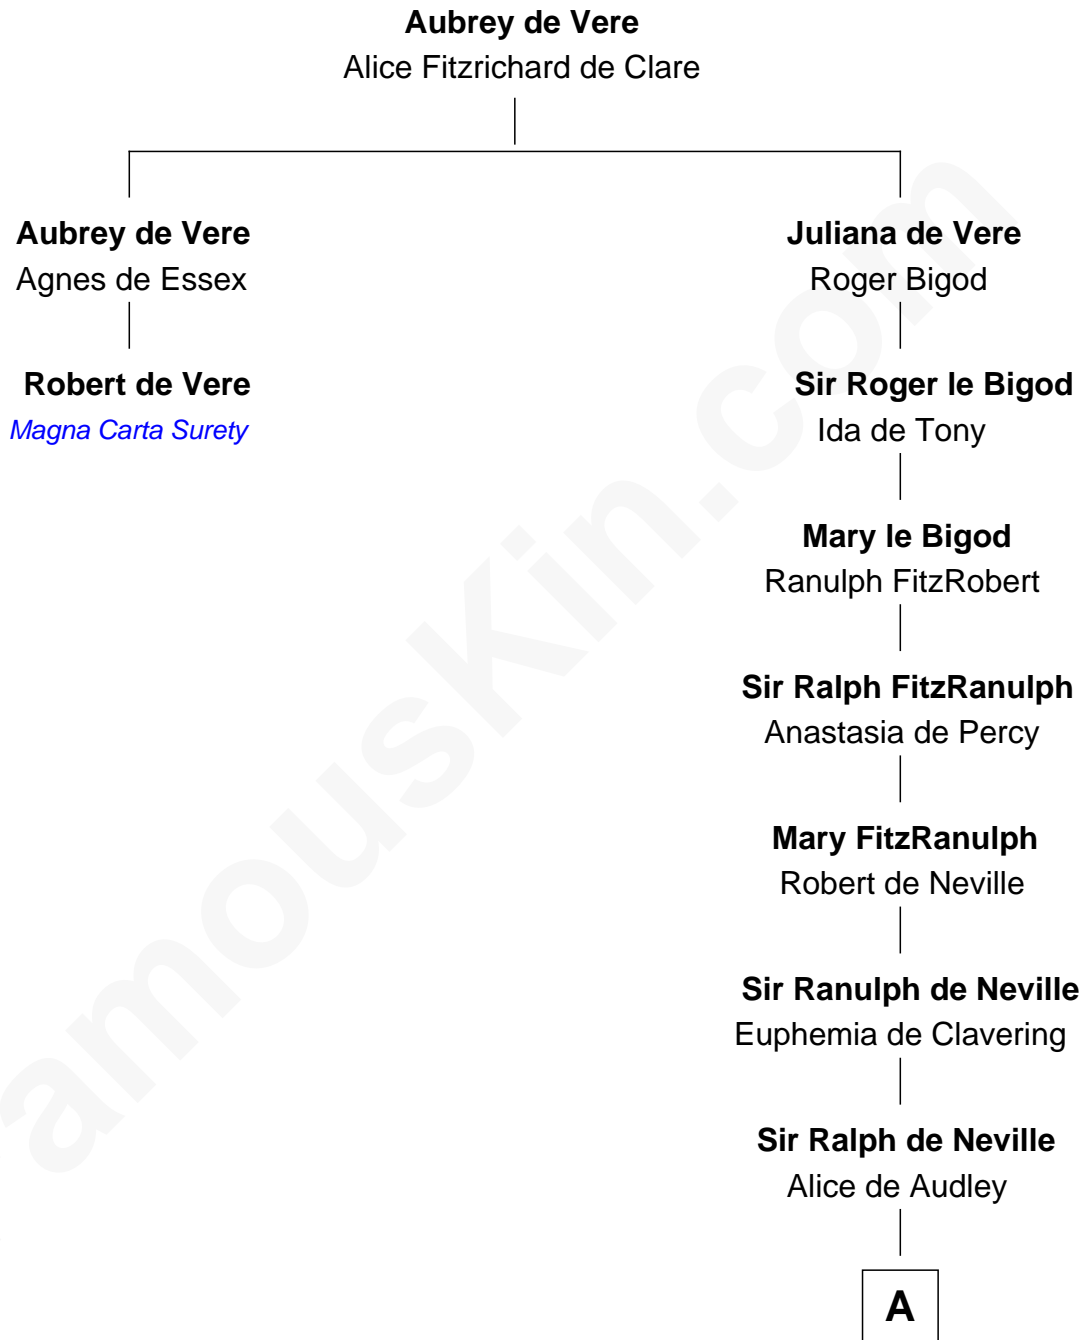

FamousKin.com Relationship Chart of

Robert de Vere

Magna Carta Surety

1st cousin 16 times removed of

Richard More

(c1614 - c1696) Mayflower passenger 1620

MAYFLOWER

A

Jasper More

Elizabeth Smalley

Katherine More

Col. Samuel More

Richard More

Mayflower passenger 1620