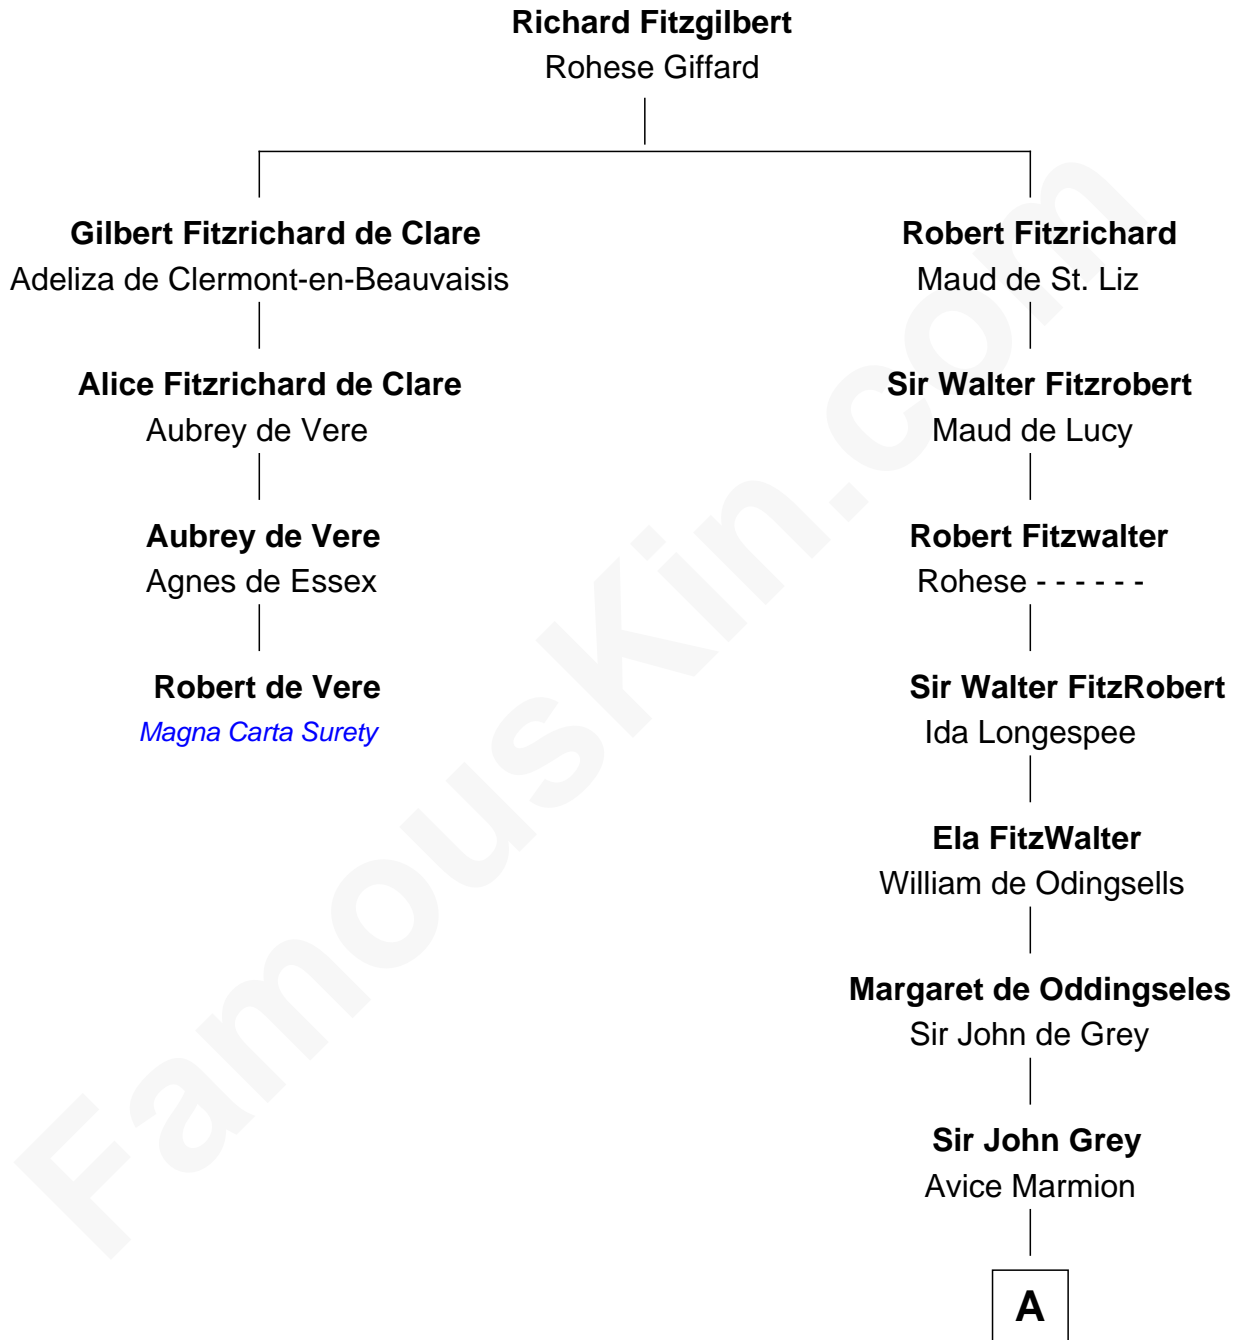

FamousKin.com Relationship Chart of

Robert de Vere

Magna Carta Surety

3rd cousin 17 times removed of

Bathsheba (Ruggles) Spooner

First woman executed for murder in U.S. by non-British government

A

Maud Grey

Sir Thomas Harcourt

Sir Thomas Harcourt

Jane Fraunceys

Sir Richard Harcourt

Edith St. Clair

Alice Harcourt

William Bessiles

Elizabeth Bessiles

Richard Fettiplace

Anne Fettiplace

Edward Purefoy

Mary Purefoy

Thomas Thorne

Susanna Thorne

Roger Dudley

Gov. Thomas Dudley

Mary White

Timothy Dwight Ruggles

Bathsheba Bourne

Bathsheba (Ruggles) Spooner

First Woman Executed in U.S.