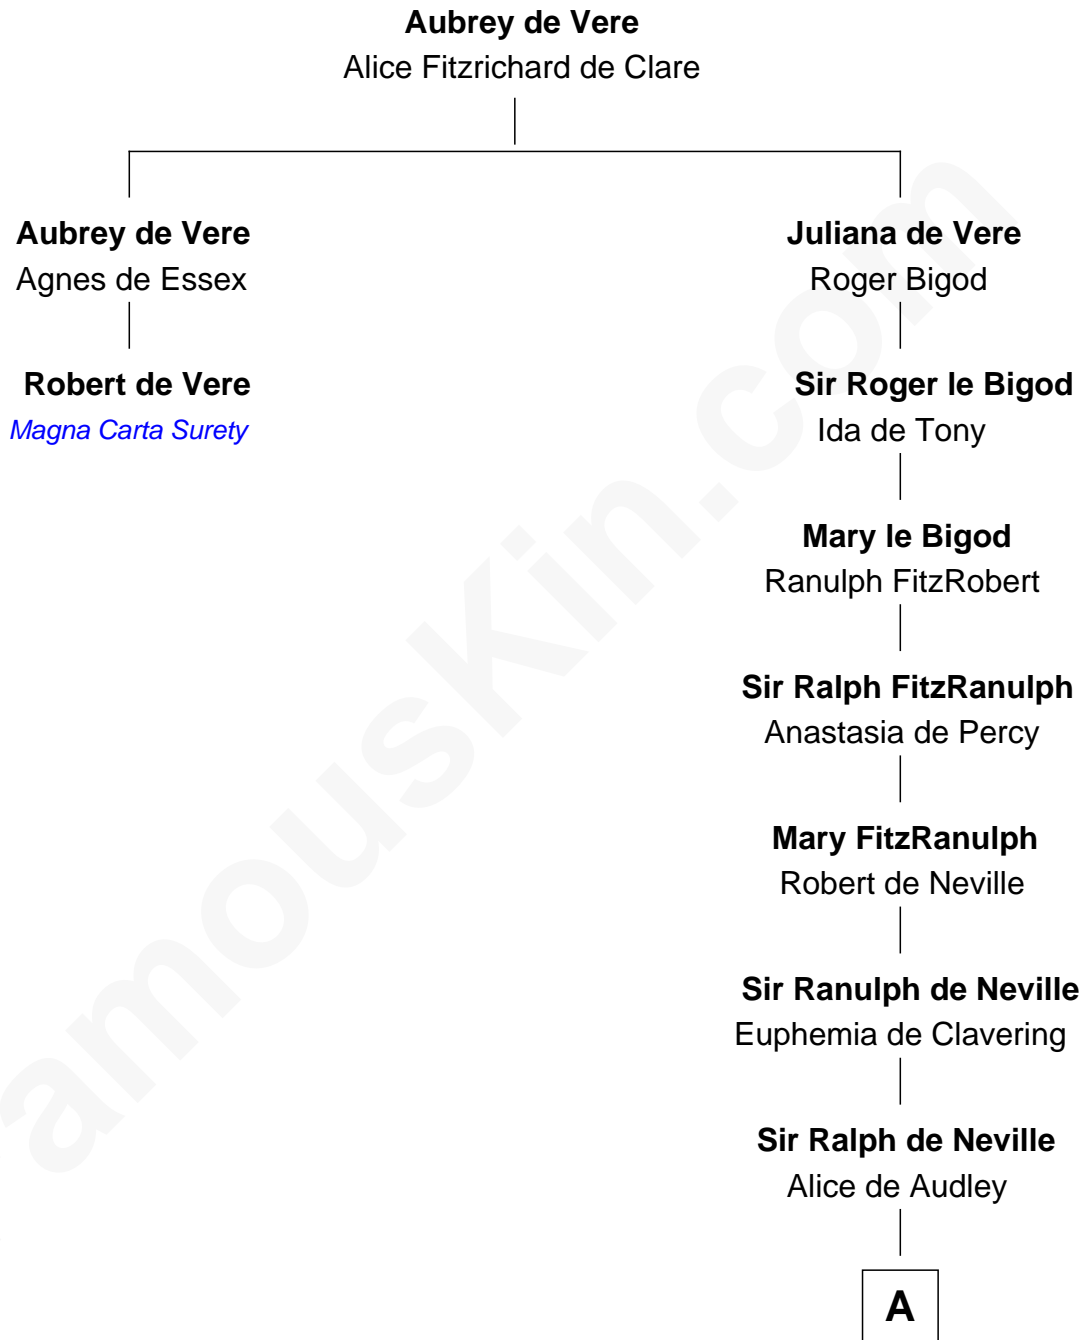

# FamousKin.com Relationship Chart of

**Robert de Vere**

*Magna Carta Surety*

1st cousin 19 times removed of

**Bathsheba (Ruggles) Spooner**

*First woman executed for murder in U.S. by non-British government*

**A**

**Sir John de Neville**

Maude de Percy

**Sir Ralph Neville**

Joan Beaufort

**Katherine Neville**

Sir Thomas Strangeways

**Joan Strangeways**

Sir William Willoughby

**Cecily Willoughby**

Sir Edward Sutton

**Sir John Sutton**

Cecily Grey

**Sir Henry Dudley**

----- Ashton

Probable