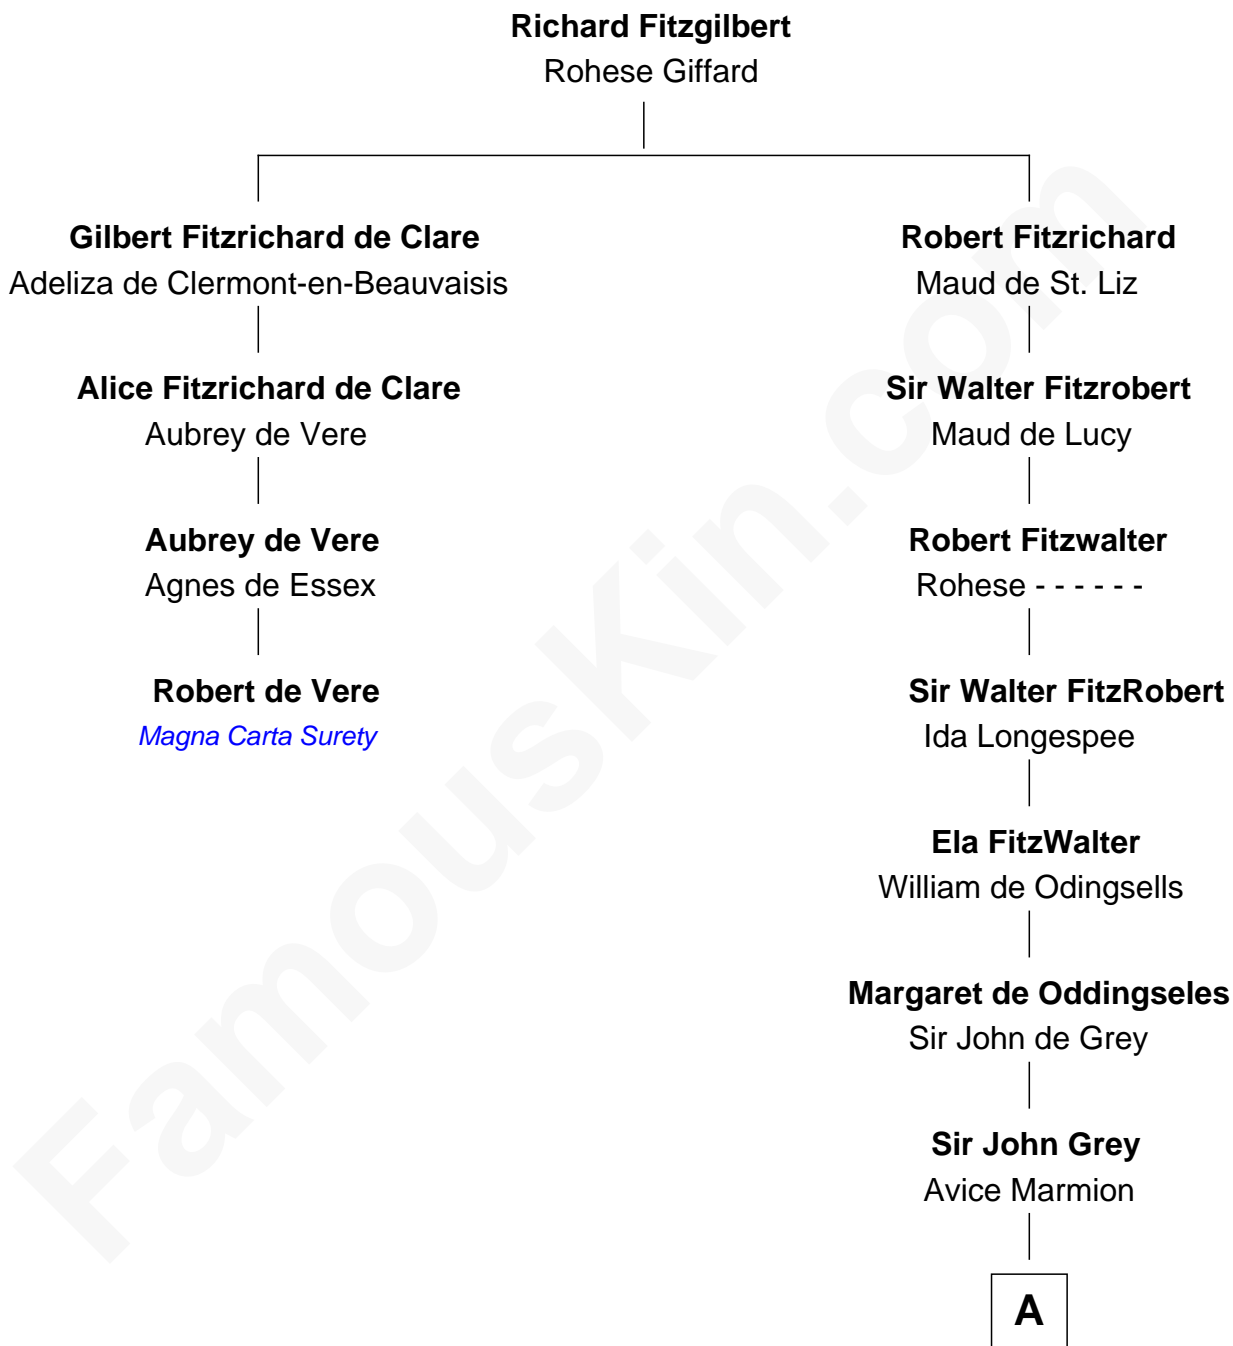

FamousKin.com Relationship Chart of

Robert de Vere

Magna Carta Surety

3rd cousin 18 times removed of

Nicholas Gilman

Signer of the U.S. Constitution

B

Elizabeth Denison