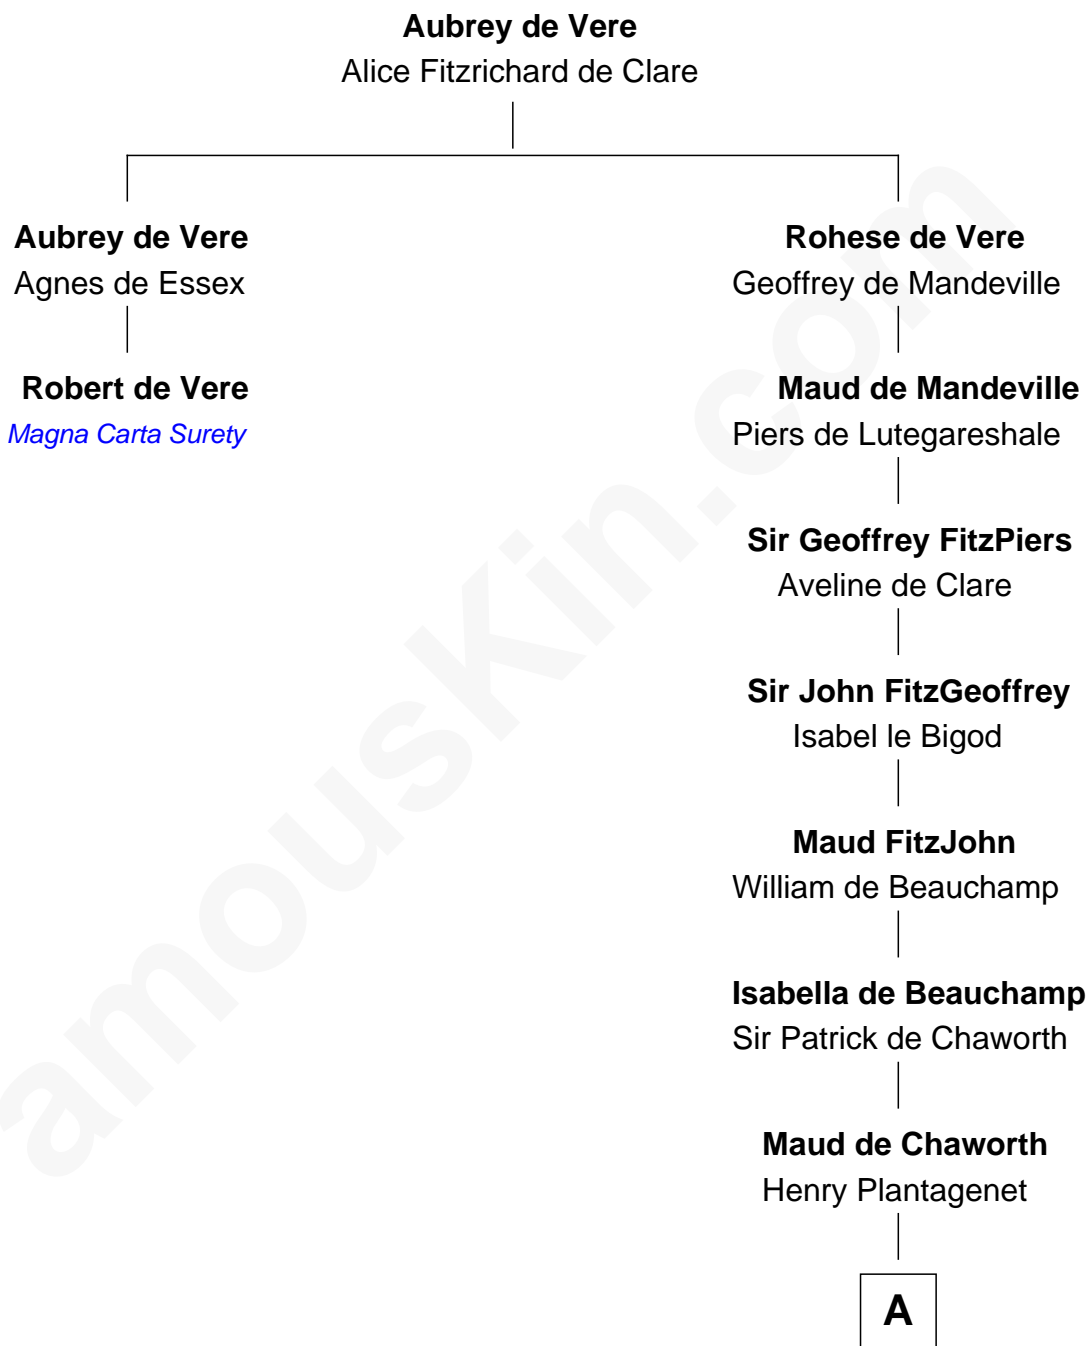

# FamousKin.com Relationship Chart of

**Robert de Vere**

*Magna Carta Surety*

1st cousin 18 times removed of

**Patrick Henry**

*1st and 6th Governor of Virginia*

**A**

**Eleanor Plantagenet**

Richard Fitzalan

**Alice Fitzalan**

Sir Thomas de Holand

**Margaret de Holand**

Sir John Beaufort

**Joan Beaufort**

Sir James Stewart

**John Stewart**

Eleanor Sinclair

**Elizabeth Stewart**

Alexander Robertson

**John Robertson**

Margaret Crichton

**David Robertson**

----- Innes

**William Robertson**