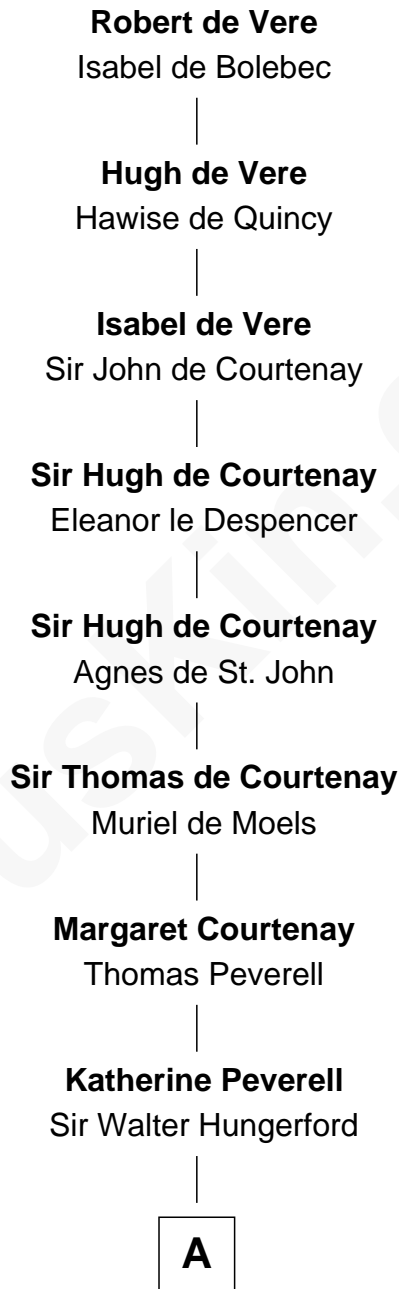

# FamousKin.com Relationship Chart of

**Robert de Vere**

*Magna Carta Surety*

22nd Great-grandfather of

**Ray Bradbury**

*Author of The Martian Chronicles*

**A**

**Sir Robert Hungerford**

Margaret Botreaux

**Katherine Hungerford**

Sir Richard West

**Sir Thomas West**

Eleanor Copley

**Sir George West**

Elizabeth Morton

**Sir Thomas West**

Sarah Pike

**Elizabeth Stockman**

Jacob Bradbury

**B**

**B**

—  
**Moses Bradbury**

Abigail Fogg

—  
**Samuel Bradbury**