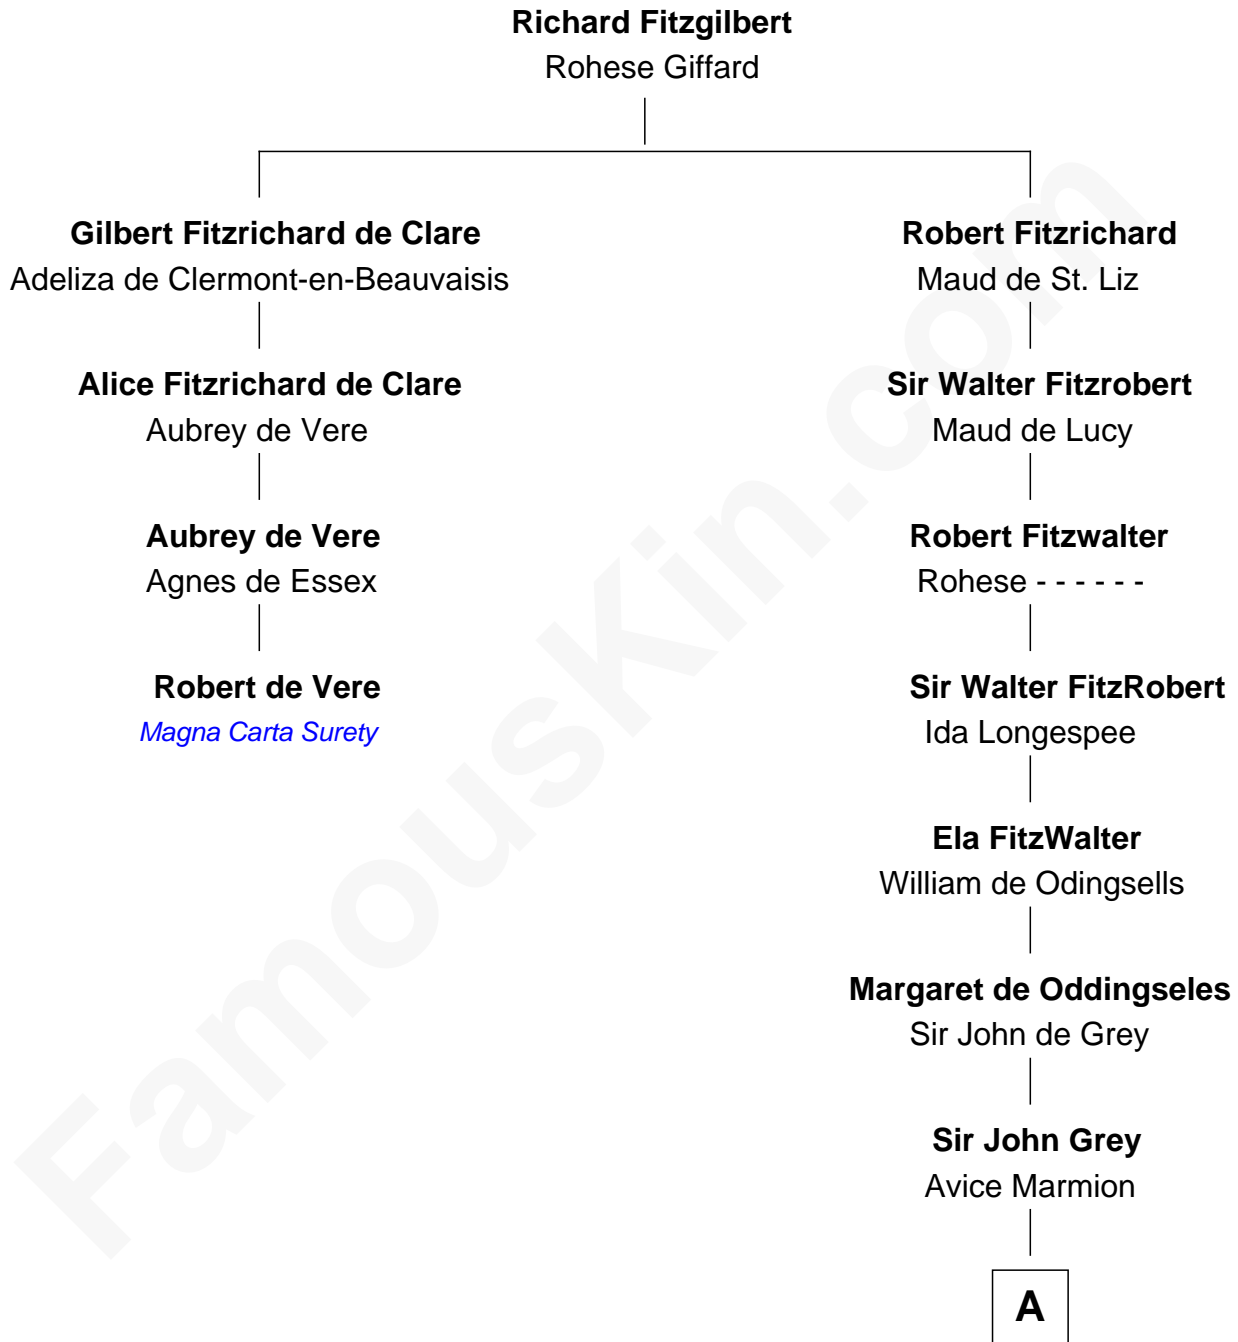

FamousKin.com Relationship Chart of

Robert de Vere

Magna Carta Surety

3rd cousin 17 times removed of

John Langdon

Signer of the U.S. Constitution

A

Maud Grey

Sir Thomas Harcourt

Sir Thomas Harcourt

Jane Fraunceys

Sir Richard Harcourt

Edith St. Clair

Alice Harcourt

William Bessiles

Elizabeth Bessiles

Richard Fettiplace

Anne Fettiplace

Edward Purefoy

Mary Purefoy

Thomas Thorne

Susanna Thorne

Roger Dudley

Gov. Thomas Dudley