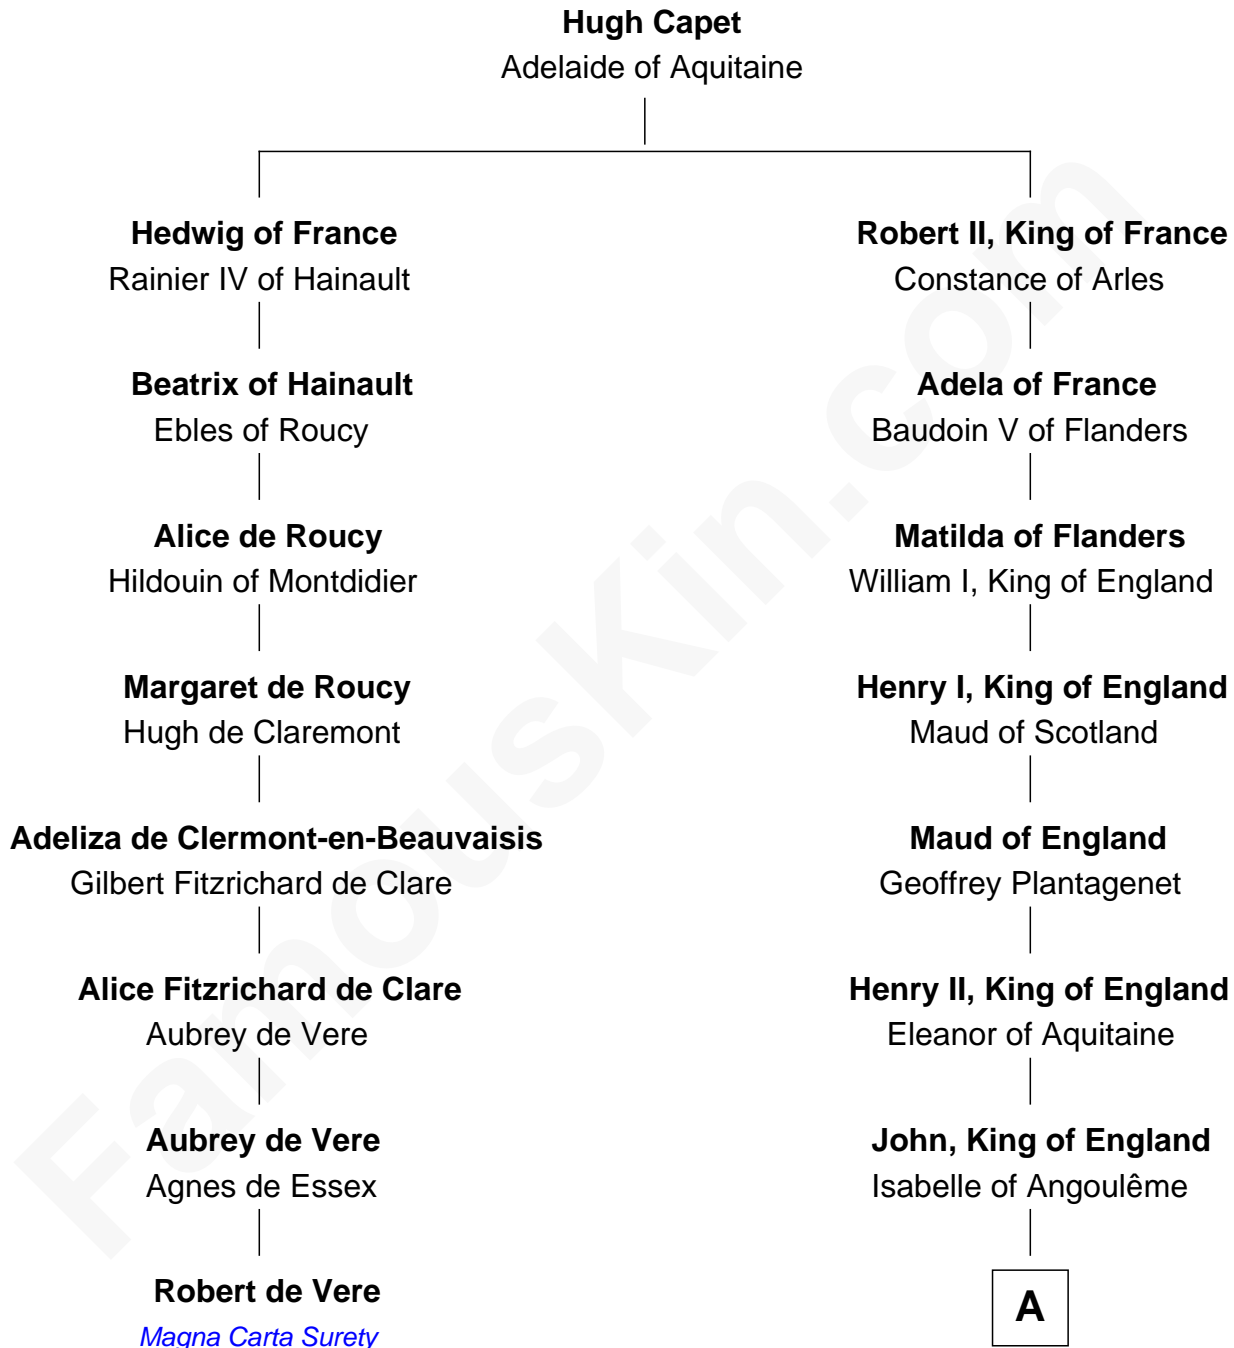

FamousKin.com Relationship Chart of

Robert de Vere

Magna Carta Surety

7th cousin 1 time removed of

King Edward I

King of England

FamousKin.com