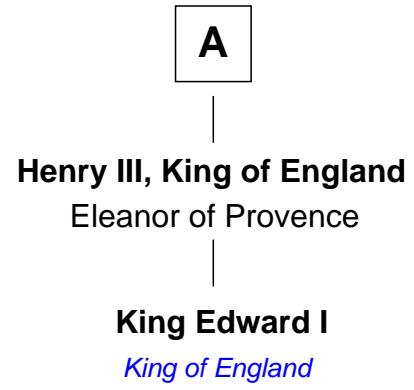

# FamousKin.com Relationship Chart of

**Robert de Vere**

*Magna Carta Surety*

6th cousin 2 times removed of

**King Edward I**

*King of England*

FamousKin.com