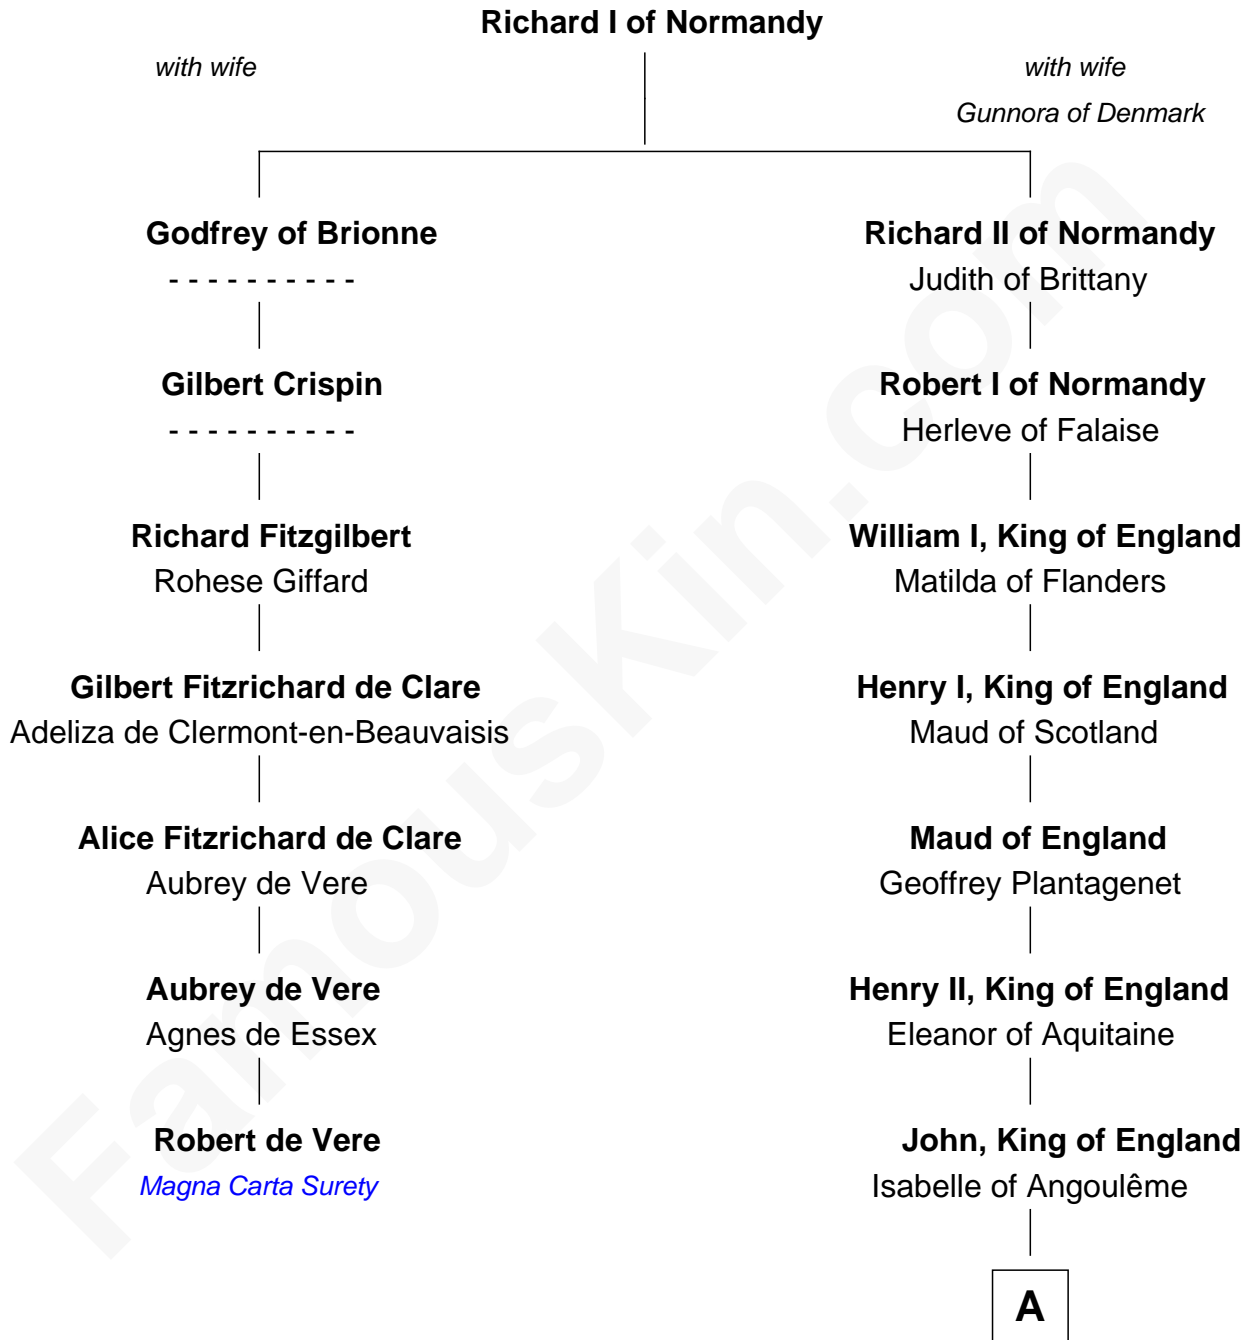

# FamousKin.com Relationship Chart of

**Robert de Vere**

*Magna Carta Surety*

6th cousin 2 times removed of

**King Edward I**

*King of England*

FamousKin.com