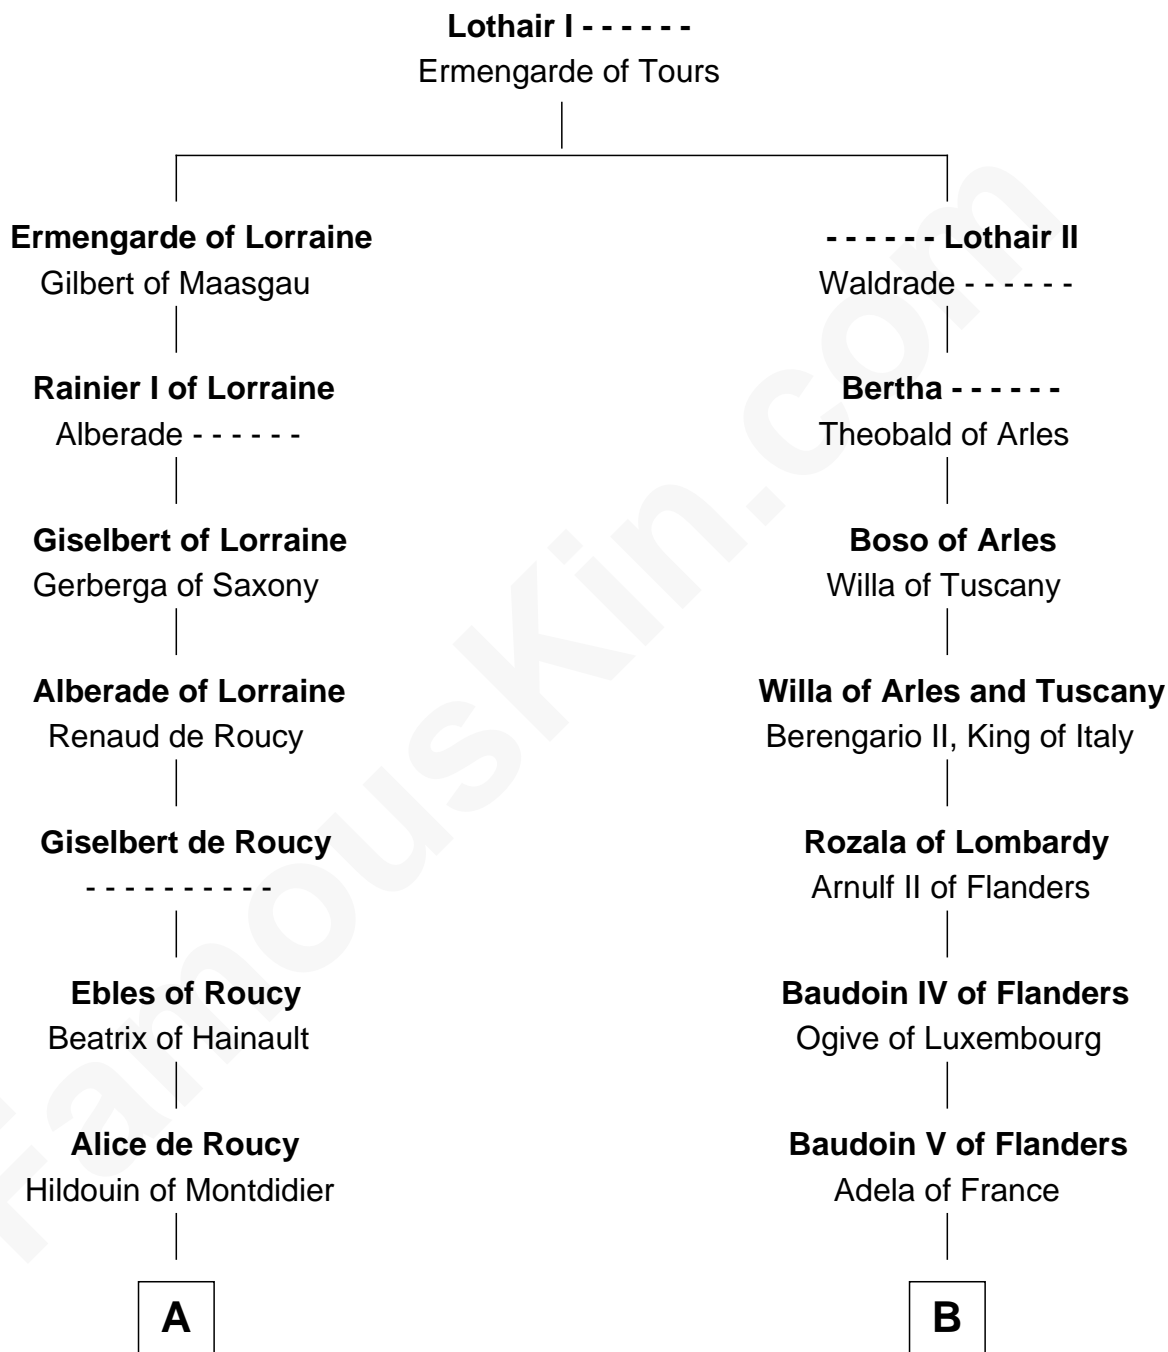

FamousKin.com Relationship Chart of

Robert de Vere

Magna Carta Surety

11th cousin 1 time removed of

King Henry III

King of England

A

Margaret de Roucy

Hugh de Claremont

Adeliza de Clermont-en-Beauvaisis

Gilbert Fitzrichard de Clare

Alice Fitzrichard de Clare

Aubrey de Vere

Aubrey de Vere

Agnes de Essex

Robert de Vere

Magna Carta Surety

B

Matilda of Flanders

William I, King of England

Henry I, King of England

Maud of Scotland

Maud of England

Geoffrey Plantagenet