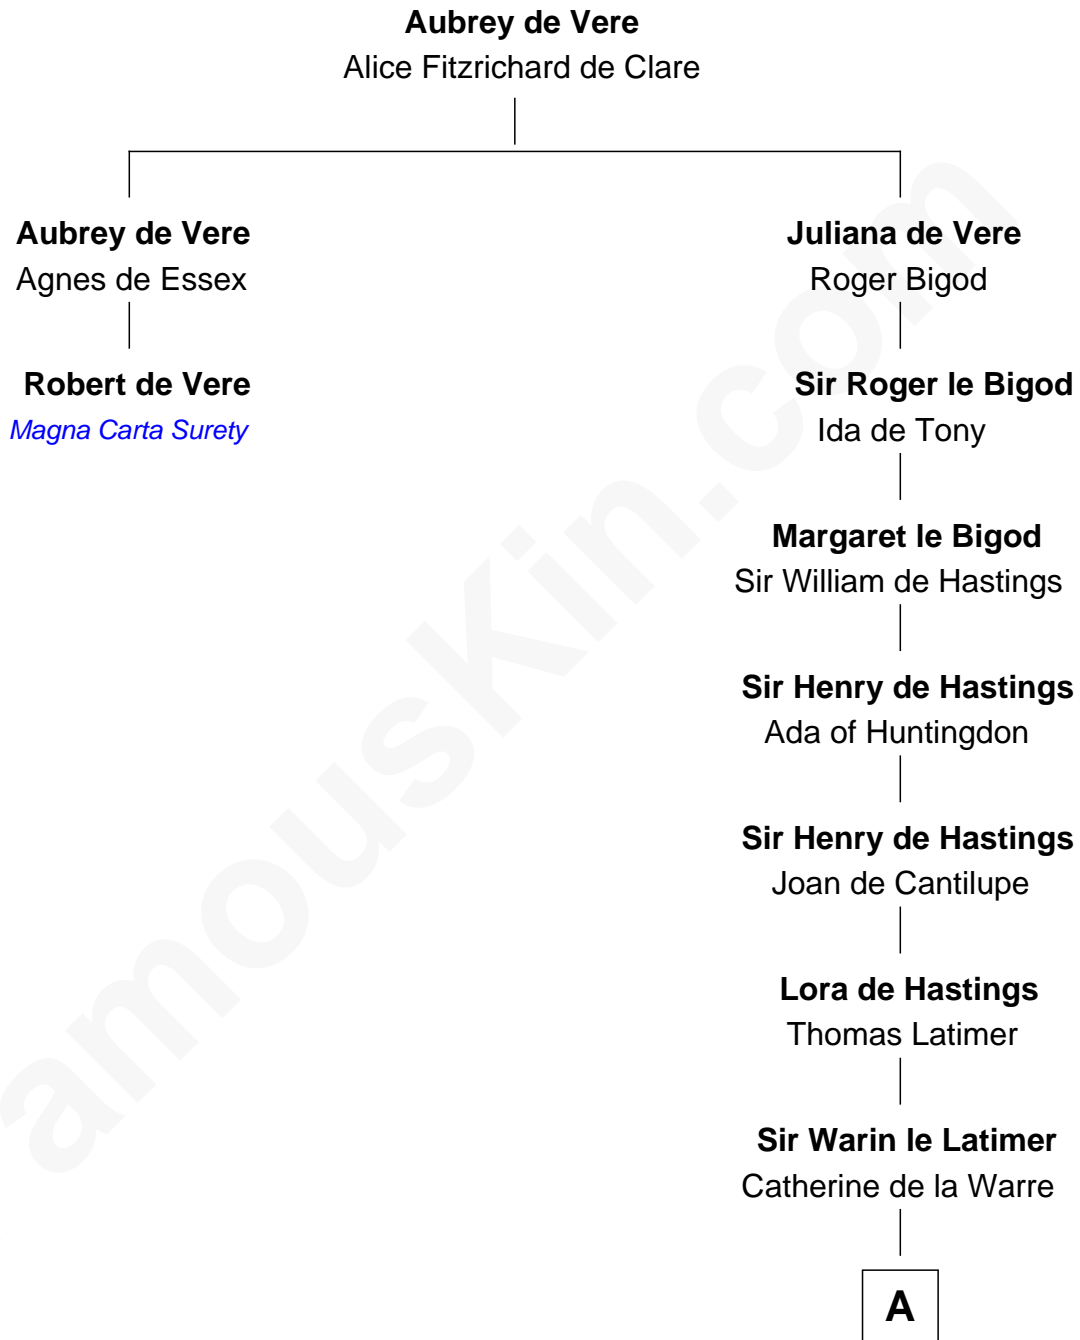

FamousKin.com Relationship Chart of

Robert de Vere

Magna Carta Surety

1st cousin 18 times removed of

James Bowdoin

2nd Governor of Massachusetts

A

Elizabeth le Latimer