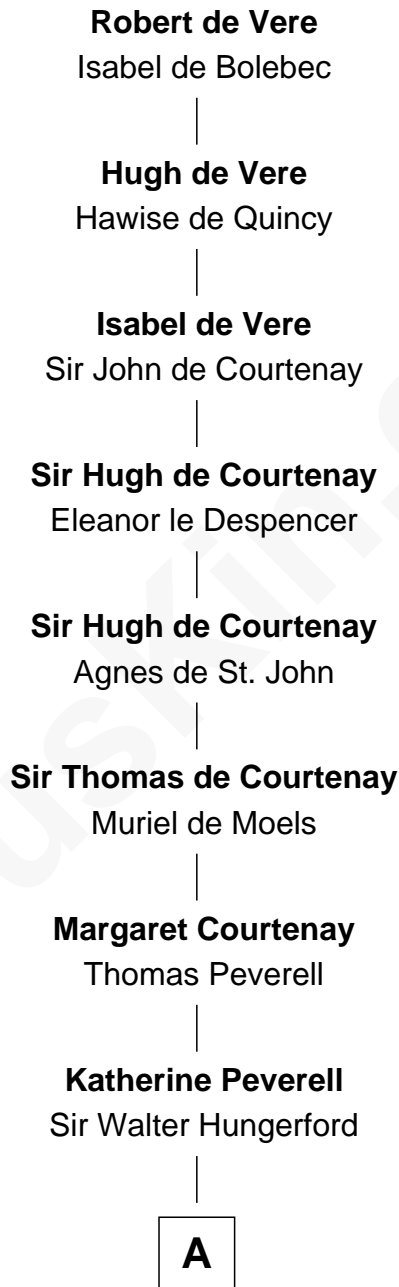

# FamousKin.com Relationship Chart of

**Robert de Vere**

*Magna Carta Surety*

22nd Great-grandfather of

**Grace Slick**

*Singer, Songwriter - Jefferson Airplane*

**A**

**Sir Robert Hungerford**

Margaret Botreaux

**Eleanor Hungerford**

Sir John White

**Robert White**

Margaret Gainsford

**Anne White**

Nicholas Tichborne

**Dorothy Tichborne**

John Samborne

**Richard Samborne**

Anne Milborne

**Richard Samborne**

Ann Bachiler

**William Sanborn**

Mary Moulton

**Mary Sanborn**

Joseph Dow

**Josiah Dow**

Mary Purington

**B**

**B**

|  
**Winthrop Dow**  
Elizabeth Green

|  
**Winthrop Dow**  
Mary Dow

|  
**Abraham Dow**  
Jane Adeline Steele