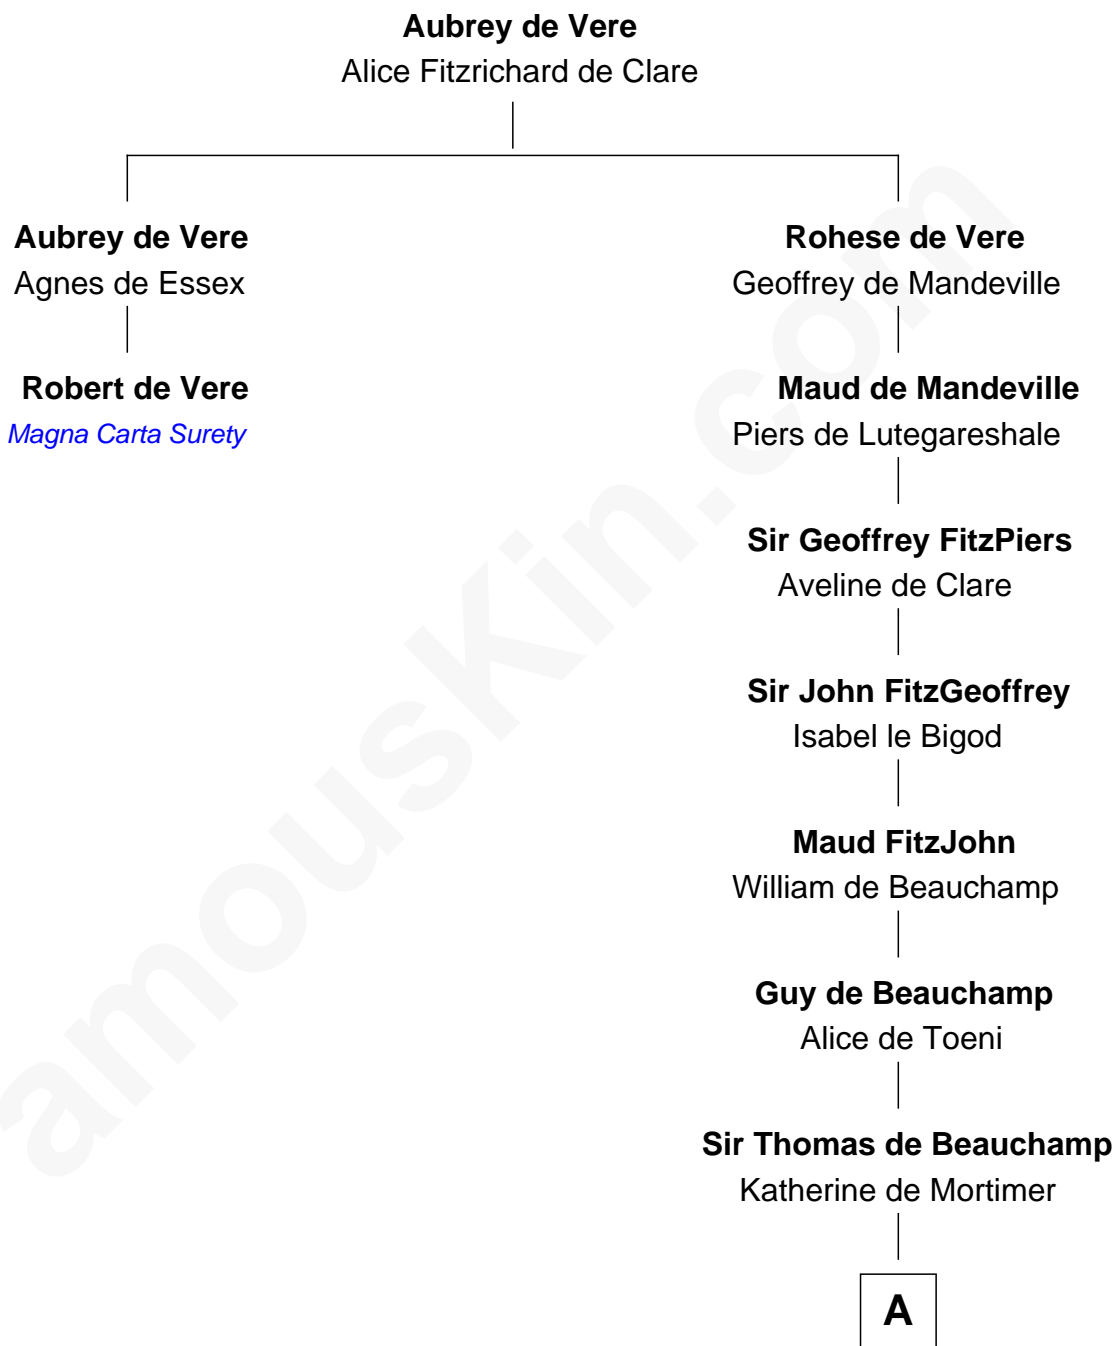

# FamousKin.com Relationship Chart of

**Robert de Vere**

*Magna Carta Surety*

1st cousin 20 times removed of

**Meriwether Lewis**

*Lewis and Clark Expedition*

**A**

**Maud de Beauchamp**

Sir Roger de Clifford

**Katherine de Clifford**

Sir Ralph de Greystoke

**Maud de Greystoke**

Eudo de Welles

**Sir Lionel de Welles**

Joan de Waterton

**Margaret de Welles**

Sir Thomas Dymoke

**Sir Robert Dymoke**

Ann Sparrow

**Sir Edward Dymoke**

Anne Talboys

**Frances Dymoke**

Sir Thomas Windebank

**Mildred Windebank**