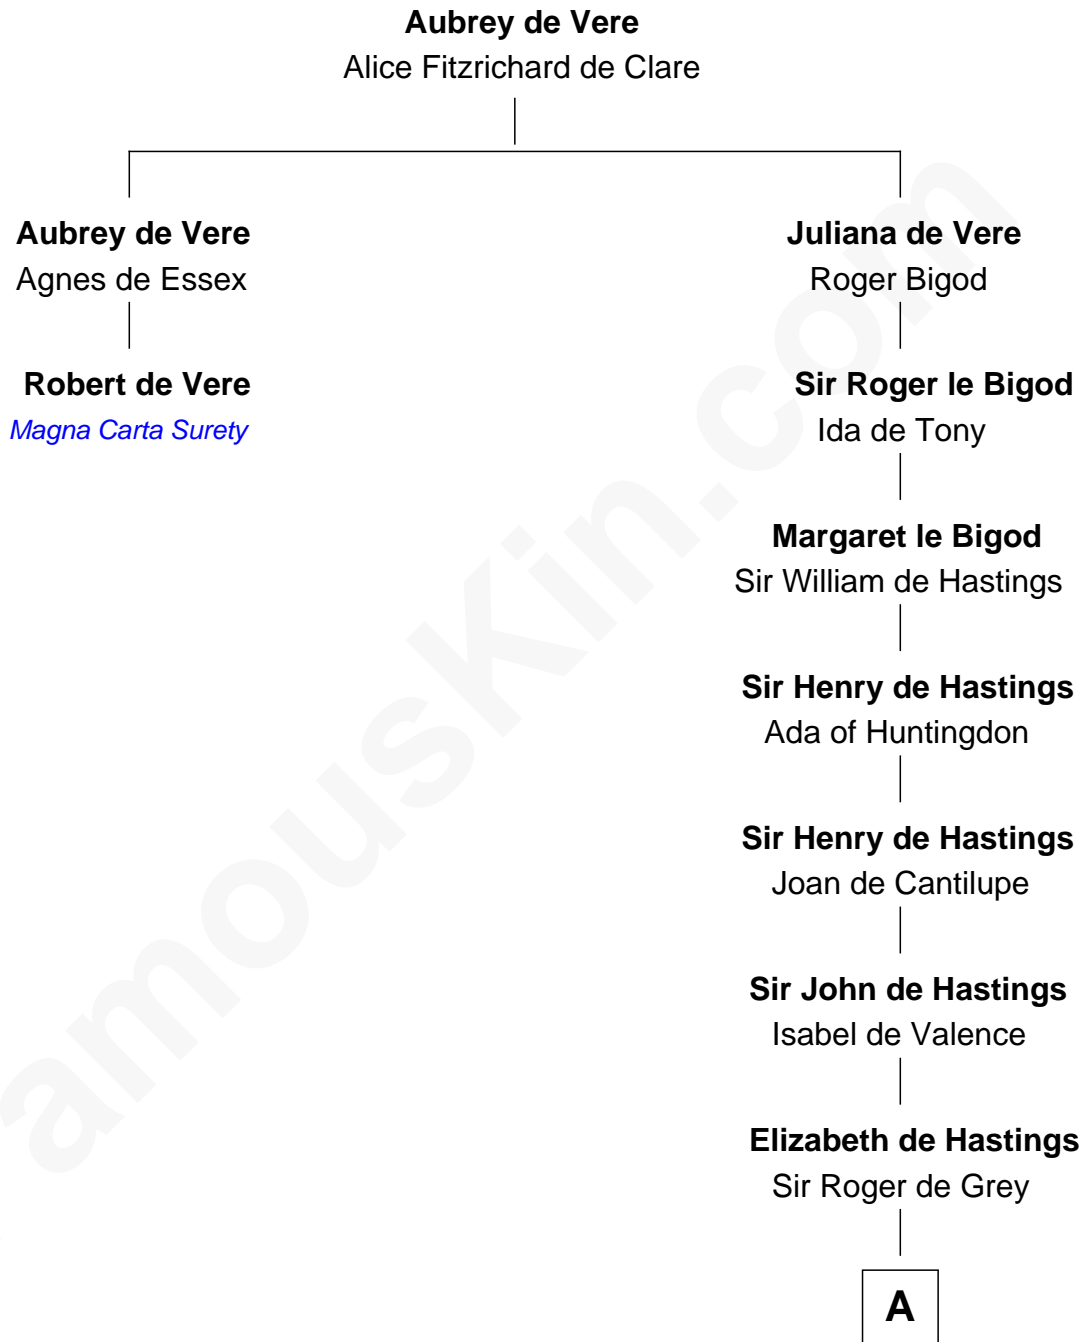

FamousKin.com Relationship Chart of

Robert de Vere

Magna Carta Surety

1st cousin 18 times removed of

George Clinton

4th U.S. Vice President

A

Sir Reynold de Grey

Eleanor le Strange

Sir Reynold Grey

Margaret de Ros

Sir John Grey

Constance de Holand

Sir Edmund Grey

Katherine Percy

George Grey