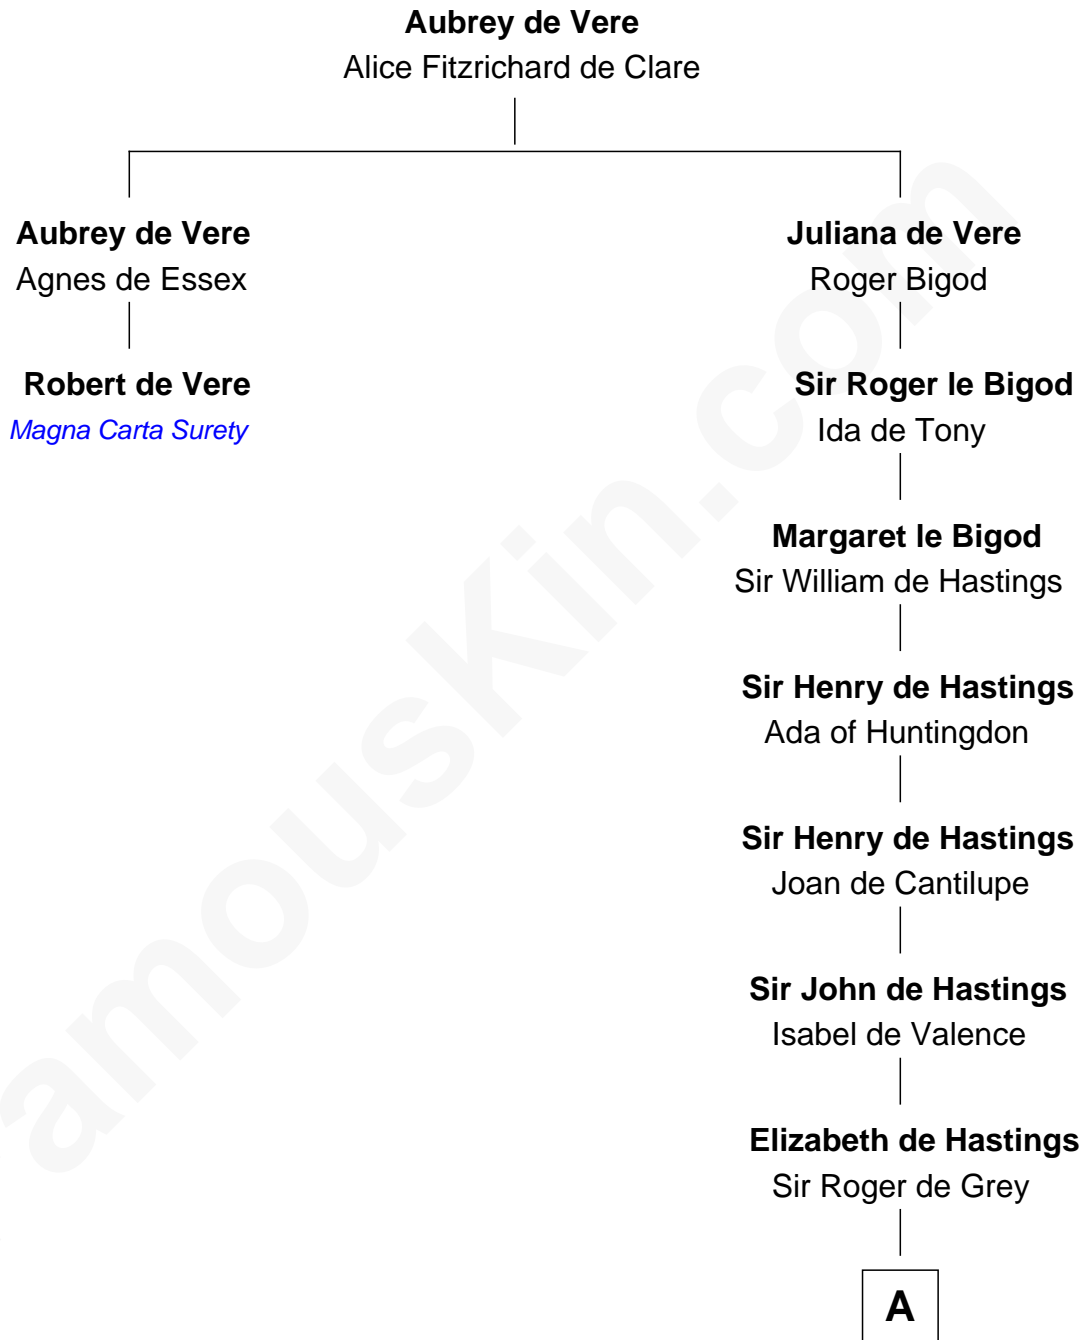

FamousKin.com Relationship Chart of

Robert de Vere

Magna Carta Surety

1st cousin 19 times removed of

DeWitt Clinton

6th Governor of New York

A

Sir Reynold de Grey

Eleanor le Strange

Sir Reynold Grey

Margaret de Ros

Sir John Grey

Constance de Holand

Sir Edmund Grey

Katherine Percy

George Grey