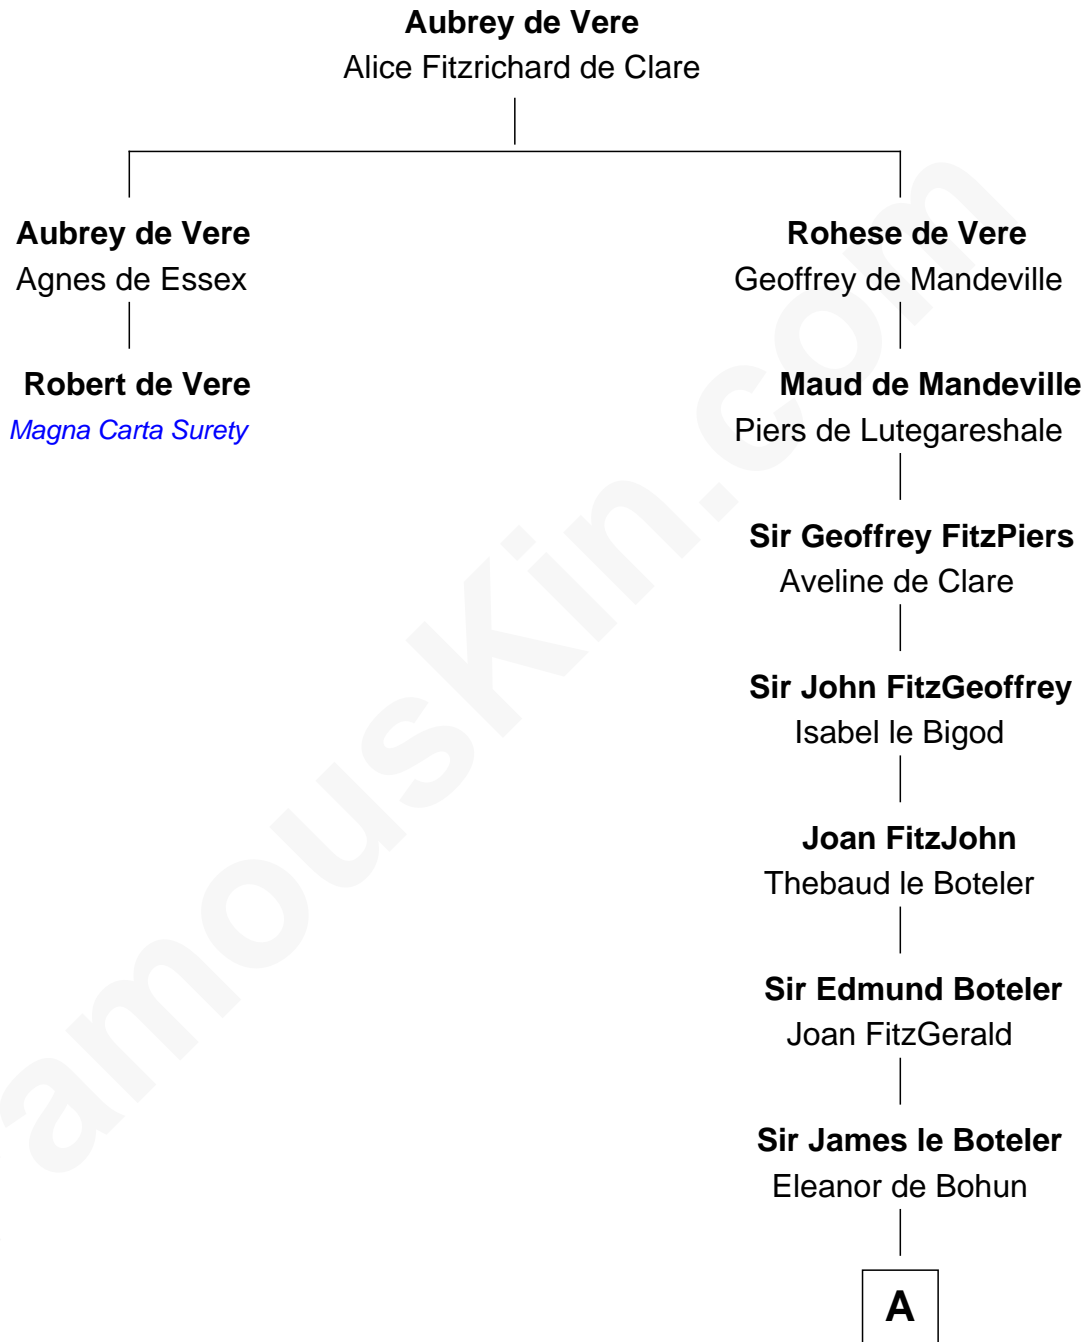

FamousKin.com Relationship Chart of

Robert de Vere

Magna Carta Surety

1st cousin 18 times removed of

Jonathan Swift

Author of Gulliver's Travels

A

Pernel le Boteler
Sir Gilbert Talbot

Sir Richard Talbot
Ankaret le Strange

Mary Talbot
Sir Thomas Greene

Sir Thomas Greene
Phillippa Ferrers

Elizabeth Greene
William Raleigh

Sir Edward Raleigh
Margaret Verney

Sir Edward Raleigh
Anne Chamberlayne