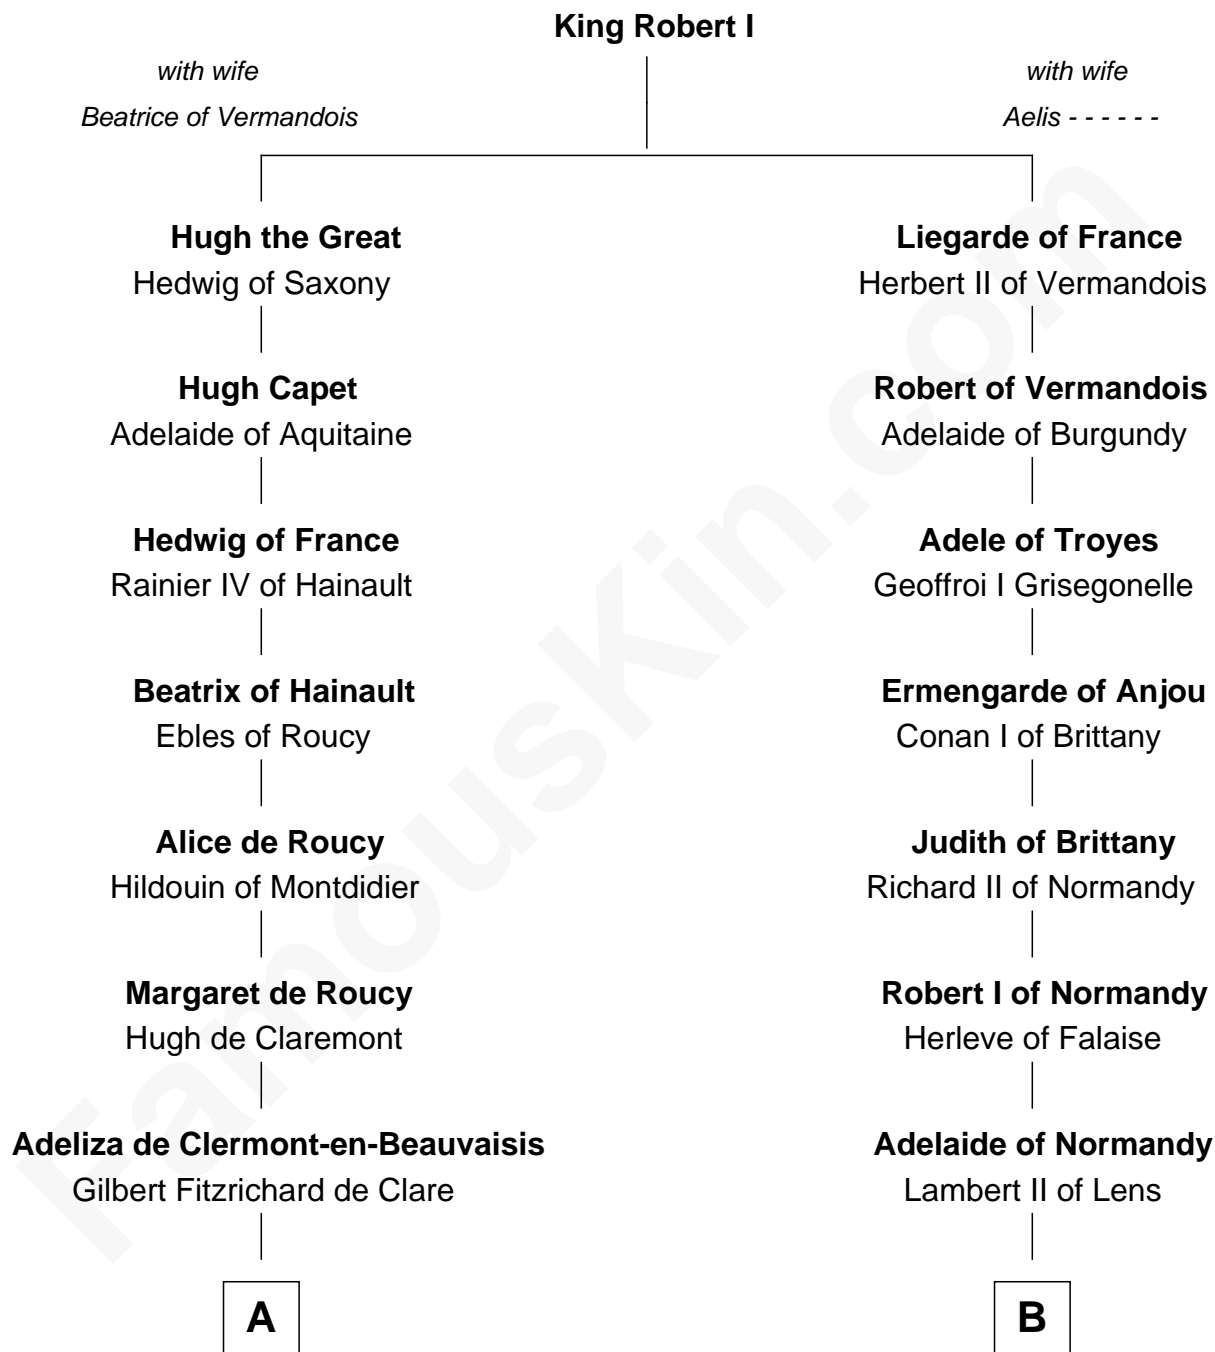

FamousKin.com Relationship Chart of

Robert de Vere

Magna Carta Surety

9th cousin 2 times removed of

Robert Fitzwalter

Magna Carta Surety

A

Alice Fitzrichard de Clare

Aubrey de Vere

Aubrey de Vere

Agnes de Essex

Robert de Vere

Magna Carta Surety

B

Judith of Lens

Waltheof II of Northumbria