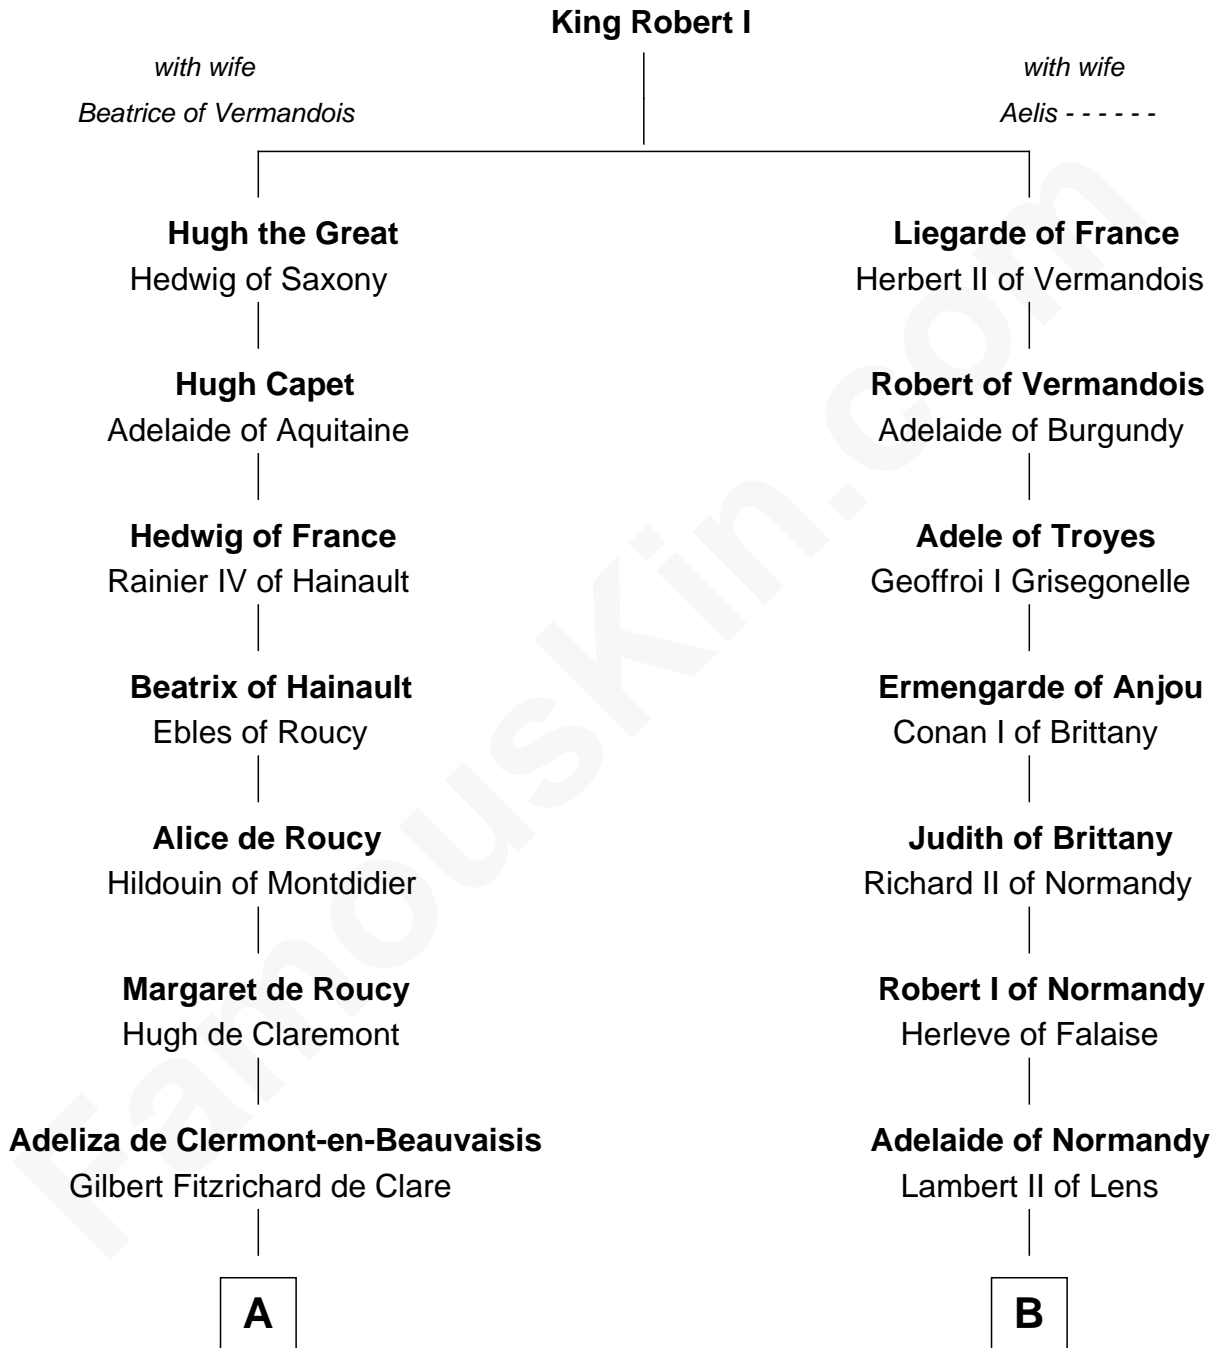

FamousKin.com Relationship Chart of

Robert de Vere

Magna Carta Surety

9th cousin 2 times removed of

Saher de Quincy

Magna Carta Surety

A

Alice Fitzrichard de Clare

Aubrey de Vere

Aubrey de Vere

Agnes de Essex

Robert de Vere

Magna Carta Surety

B

Judith of Lens

Waltheof II of Northumbria