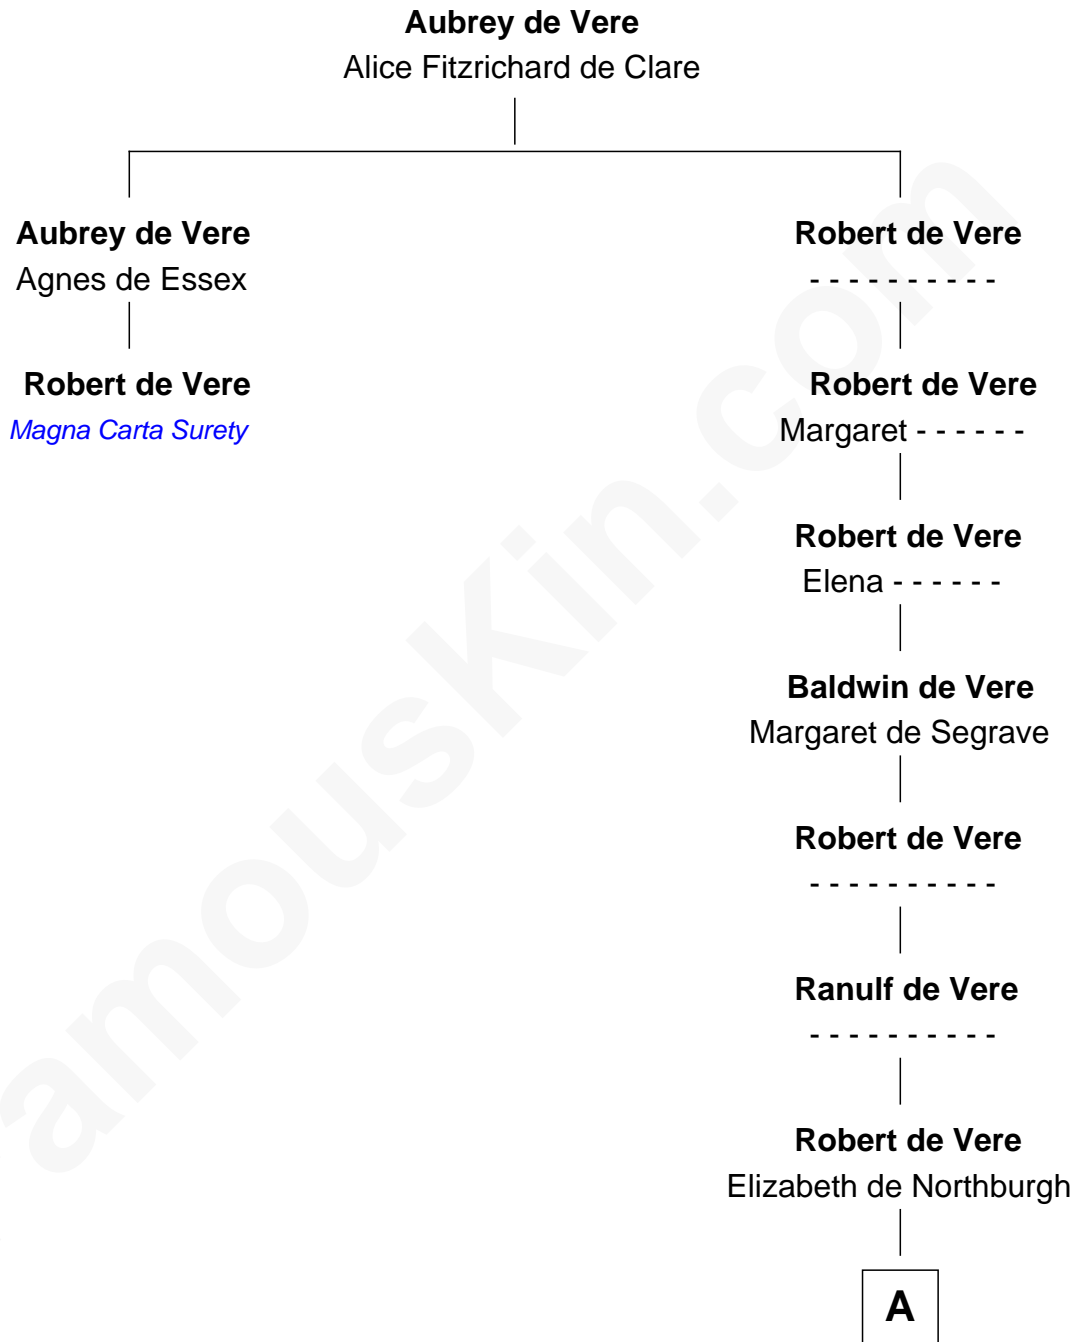

FamousKin.com Relationship Chart of

Robert de Vere

Magna Carta Surety

1st cousin 18 times removed of

Thomas Jefferson

3rd U.S. President and Signer of the Declaration of Independence

B

|
Isham Randolph

Jane Rogers

|
Jane Randolph

Peter Jefferson

|
Thomas Jefferson

3rd U.S. President

FamousKin.com