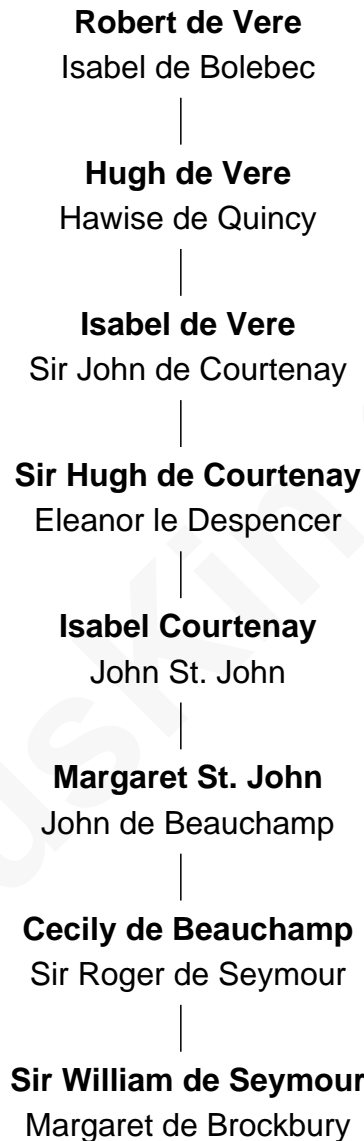

FamousKin.com Relationship Chart of

Robert de Vere

Magna Carta Surety

24th Great-grandfather of

King Charles III

King of the United Kingdom

A

Sir Roger Seymour

Maud Sturmy

Sir John Seymour

Isabel Williams

Roger Seymour

Sibyl Harden

Joan Seymour

Thomas Cordray

Thomas Cordray

Robert Hodgson

Very Rev. Robert Hodgson

Mary Tucker

Henrietta Mildred Hodgson

Oswald Smith

Frances Dora Smith

Claude Bowes-Lyon

Claude George Bowes-Lyon