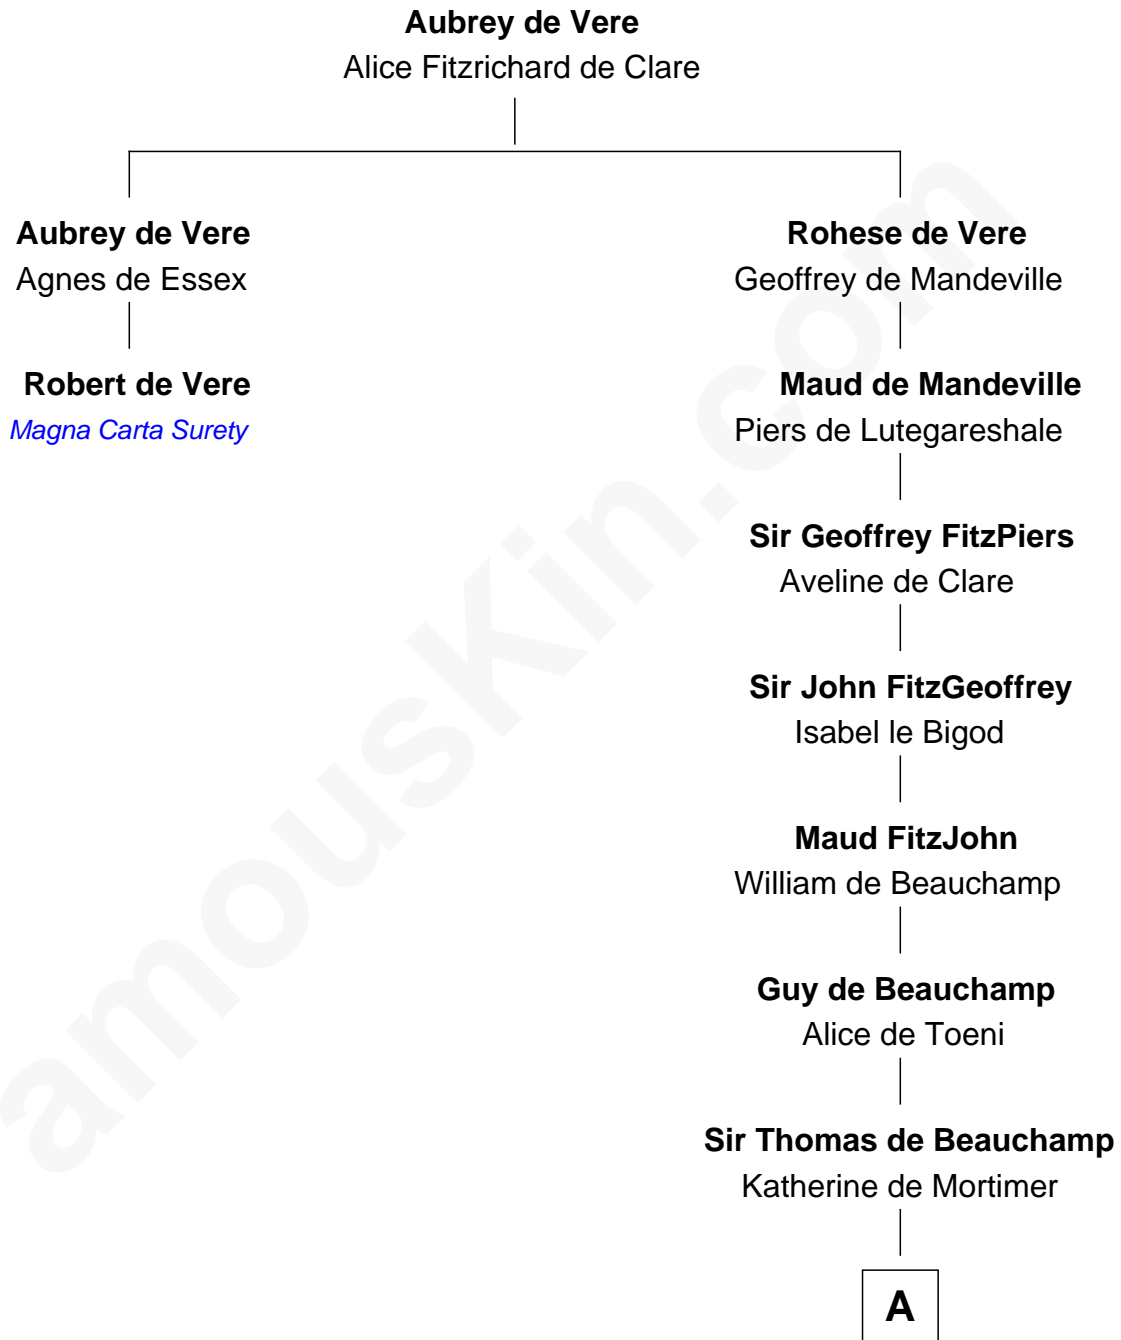

FamousKin.com Relationship Chart of

Robert de Vere

Magna Carta Surety

1st cousin 11 times removed of

Anne Boleyn

2nd Wife of King Henry VIII

A

—
Sir William Beauchamp

Joan Fitzalan

—
Joan Beauchamp

James Butler

—
Sir Thomas Butler

Anne Hankeford

—
Margaret Butler

Sir William Boleyn

—
Thomas Boleyn

Elizabeth Howard

—
Anne Boleyn

Wife of King Henry VIII